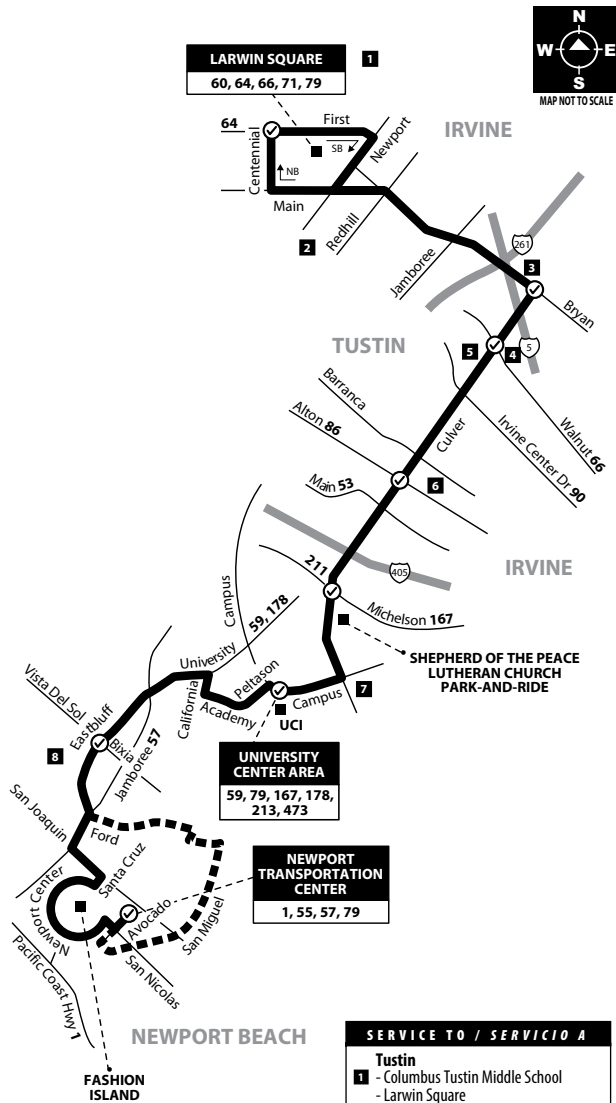

79/A

Tustin to Newport Beach via Bryan Ave / Culver Dr / University Ave

LARWIN SQUARE
60, 64, 66, 71, 79

UNIVERSITY CENTER AREA
59, 79, 167, 178, 213, 473

NEWPORT TRANSPORTATION CENTER
1, 55, 57, 79

LEGEND / LEYENDA

- Scheduled Departure
- Regular Routing
- 79A Routing
- Middle or High School

Numbers on streets indicate transfers.
Números en la calle indican transbordos.

SERVICE TO / SERVICIO A

Tustin

- 1** - Columbus Tustin Middle School
- Larwin Square
- Tustin Civic Center
- 2** - Tustin High School
- Tustin Ranch Golf Course

Irvine

- 3** - Arnold O. Beckman High School
- Heritage Plaza
- 4** - Irvine High School
- 5** - Venado Middle School
- 6** - Woodbridge High School
- 7** - University High School
- University Center
- UC Irvine
- Shepherd of the Peace
- Katie Wheeler Library
- Northwood Community Park
- Lower Peters Canyon Community Park
- The Crossroads
- Alton Athletic Park
- William R. Mason Regional Park

Saturday, Sunday & Holiday
SOUTHBOUND To: Newport Beach

	Larwin Square	Bryan & Culver	Culver & Walnut	Culver & Alton	Culver & Michelson	University Center	Eastbluff & Vista Del Sol	Newport Transportation Center
A	6:10	6:27	6:31	6:36	6:40	6:46	6:55	7:03
	7:09	7:26	7:30	7:35	7:40	7:47	7:55	8:16
A	8:03	8:21	8:26	8:35	8:40	8:50	9:00	9:10
	9:03	9:21	9:26	9:35	9:40	9:50	10:00	10:20
A	10:01	10:20	10:25	10:34	10:40	10:50	11:01	11:13
	11:01	11:20	11:25	11:34	11:40	11:50	12:01	12:20
A	12:01	12:20	12:25	12:34	12:40	12:50	1:01	1:13
	1:01	1:20	1:25	1:34	1:40	1:50	2:01	2:20
A	2:01	2:20	2:25	2:34	2:40	2:50	3:01	3:13
	3:01	3:20	3:25	3:34	3:40	3:50	4:01	4:20
A	4:01	4:20	4:25	4:34	4:40	4:50	5:01	5:13
	5:02	5:20	5:25	5:34	5:40	5:48	5:58	6:18
A	6:02	6:20	6:25	6:34	6:40	6:48	6:58	7:11
	7:02	7:20	7:25	7:34	7:40	7:48	7:58	8:18
A	8:10	8:27	8:31	8:37	8:40	8:47	8:56	9:06