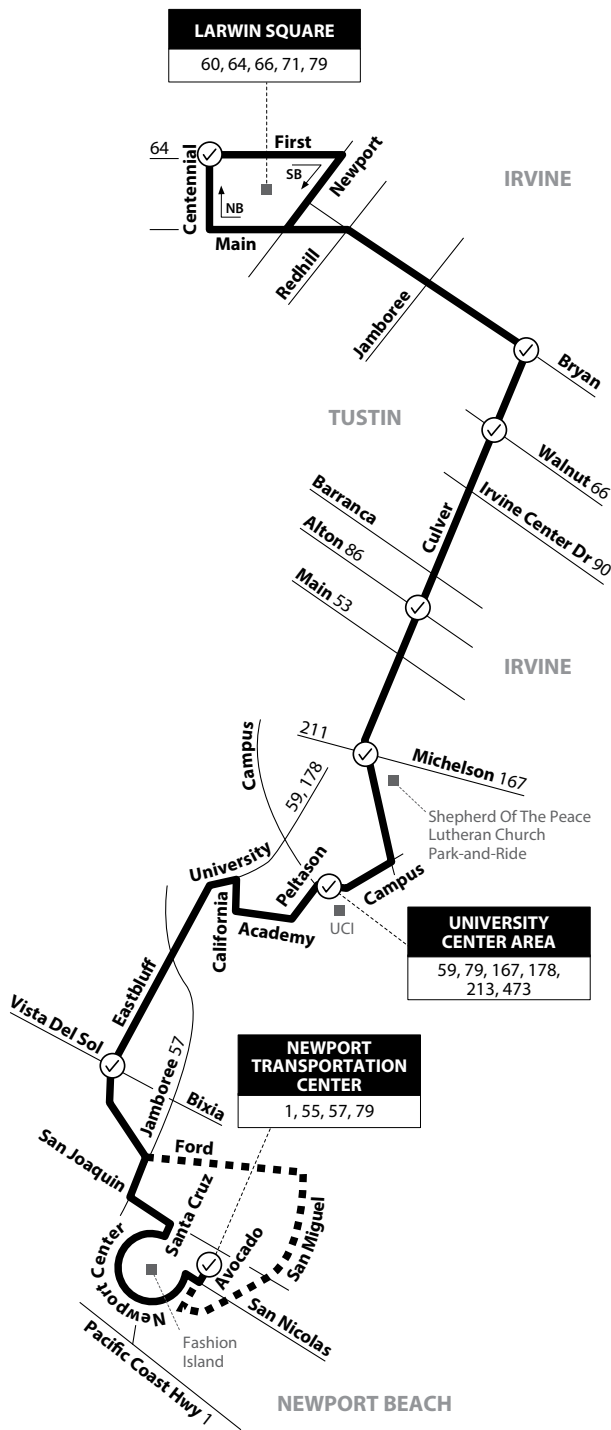

Tustin to Newport Beach

via Bryan Ave / Culver Dr / University Ave

79/A

Monday - Friday NORTHBOUND To: Tustin

	Newport Transportation Center	Eastbluff & Bixia	University Center	Culver & Michelson	Culver & Alton	Culver & Walnut	Bryan & Culver	Larwin Square
A	6:03	6:13	6:22	6:30	6:34	6:41	6:45	6:57
A	6:20	6:41	6:50	7:00	7:05	7:13	7:18	7:32
A	6:59	7:09	7:20	7:30	7:35	7:43	7:48	8:02
A	7:20	7:40	7:50	8:00	8:05	8:13	8:18	8:33
A	7:57	8:08	8:20	8:30	8:35	8:43	8:48	9:03
A	8:20	8:40	8:50	9:00	9:05	9:13	9:18	9:33
A	8:57	9:08	9:20	9:30	9:35	9:43	9:48	10:03
A	9:20	9:40	9:50	10:00	10:05	10:13	10:18	10:33
A	9:57	10:08	10:20	10:30	10:35	10:43	10:48	11:03
A	10:20	10:40	10:50	11:00	11:05	11:13	11:18	11:33
A	10:57	11:08	11:20	11:30	11:35	11:43	11:48	12:03
A	11:18	11:38	11:50	12:00	12:07	12:17	12:23	12:38
A	11:56	12:09	12:20	12:30	12:37	12:47	12:53	1:08
A	12:18	12:38	12:50	1:00	1:07	1:17	1:23	1:38
A	12:56	1:09	1:20	1:30	1:37	1:47	1:53	2:08
A	1:18	1:38	1:50	2:00	2:07	2:17	2:23	2:38
A	1:56	2:09	2:20	2:30	2:37	2:47	2:53	3:08
A	2:15	2:35	2:47	3:00	3:07	3:17	3:23	3:38
A	2:49	3:02	3:14	3:27	3:34	3:44	3:50	4:05
A	3:15	3:35	3:47	4:00	4:07	4:17	4:23	4:38
A	3:53	4:06	4:18	4:30	4:37	4:47	4:53	5:09
A	4:17	4:36	4:48	5:00	5:07	5:17	5:23	5:39
A	4:53	5:06	5:18	5:30	5:37	5:47	5:53	6:09
A	5:17	5:36	5:48	6:00	6:07	6:17	6:23	6:39
A	5:53	6:06	6:18	6:30	6:37	6:47	6:53	7:09
A	6:20	6:39	6:50	7:00	7:06	7:14	7:19	7:33
A	6:57	7:09	7:20	7:30	7:36	7:44	7:49	8:03
A	7:23	7:41	7:51	8:00	8:05	8:12	8:16	8:28
A	8:01	8:12	8:21	8:30	8:35	8:42	8:46	8:58
A	8:23	8:41	8:51	9:00	9:05	9:12	9:16	9:28
A	9:01	9:12	9:21	9:30	9:35	9:42	9:46	9:58
A	9:33	9:51	10:01	10:10	10:15	10:22	10:26	10:38
A	10:41	10:52	11:01	11:10	11:15	11:22	11:26	11:38

LEGEND
LEYENDA

Scheduled Departure
 Regular Routing
 79A Routing

N MAP NOT TO SCALE

Route 079/082718 Numbers on streets indicate transfers. *Números en la calle indican transbordos.*