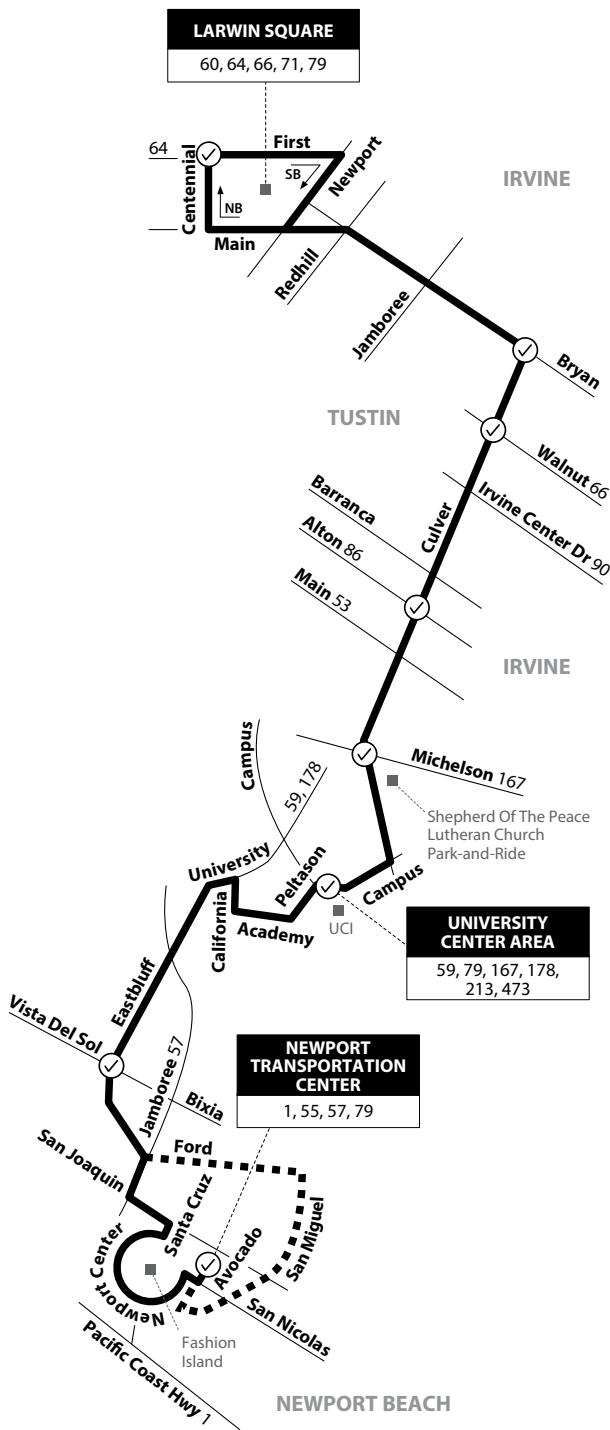

Tustin to Newport Beach
via Bryan Ave / Culver Dr / University Ave

79/A

LEGEND
LEYENDA

Route 079/081819

Numbers on streets indicate transfers. *Números en la calle indican transbordos.*

Scheduled Departure
 Regular Routing
 79A Routing

MAP NOT TO SCALE

Monday - Friday
NORTHBOUND To: Tustin

	Newport Transportation Center	Eastbluff & Bixia	University Center	Culver & Michelson	Culver & Alton	Culver & Walnut	Bryan & Culver	Larwin Square
	6:03	6:13	6:22	6:30	6:34	6:41	6:48	6:57
A	6:20	6:41	6:50	7:00	7:05	7:13	7:18	7:32
	6:59	7:09	7:20	7:30	7:35	7:43	7:48	8:02
A	7:20	7:40	7:50	8:00	8:05	8:13	8:18	8:33
	7:57	8:08	8:20	8:30	8:35	8:43	8:48	9:03

Saturday, Sunday & Holiday SOUTHBOUND To: Newport Beach

	Larwin Square	Bryan & Culver	Culver & Walnut	Culver & Alton	Culver & Michelson	University Center	Eastbluff & Del Sol	Newport Transportation Center
A	6:10	6:27	6:31	6:36	6:40	6:46	6:55	7:03
	7:09	7:26	7:30	7:35	7:40	7:47	7:55	8:16
A	8:03	8:21	8:26	8:35	8:40	8:50	9:00	9:10
	9:03	9:21	9:26	9:35	9:40	9:50	10:00	10:20
A	10:01	10:20	10:25	10:34	10:40	10:50	11:01	11:13
	11:01	11:20	11:25	11:34	11:40	11:50	12:01	12:20
A	12:01	12:20	12:25	12:34	12:40	12:50	1:01	1:13
	1:01	1:20	1:25	1:34	1:40	1:50	2:01	2:20
A	2:01	2:20	2:25	2:34	2:40	2:50	3:01	3:13
	3:01	3:20	3:25	3:34	3:40	3:50	4:01	4:20
A	4:01	4:20	4:25	4:34	4:40	4:50	5:01	5:13
	5:02	5:20	5:25	5:34	5:40	5:48	5:58	6:18
A	6:02	6:20	6:25	6:34	6:40	6:48	6:58	7:08
	7:02	7:20	7:25	7:34	7:40	7:48	7:58	8:18
A	8:10	8:27	8:31	8:37	8:40	8:47	8:56	9:06