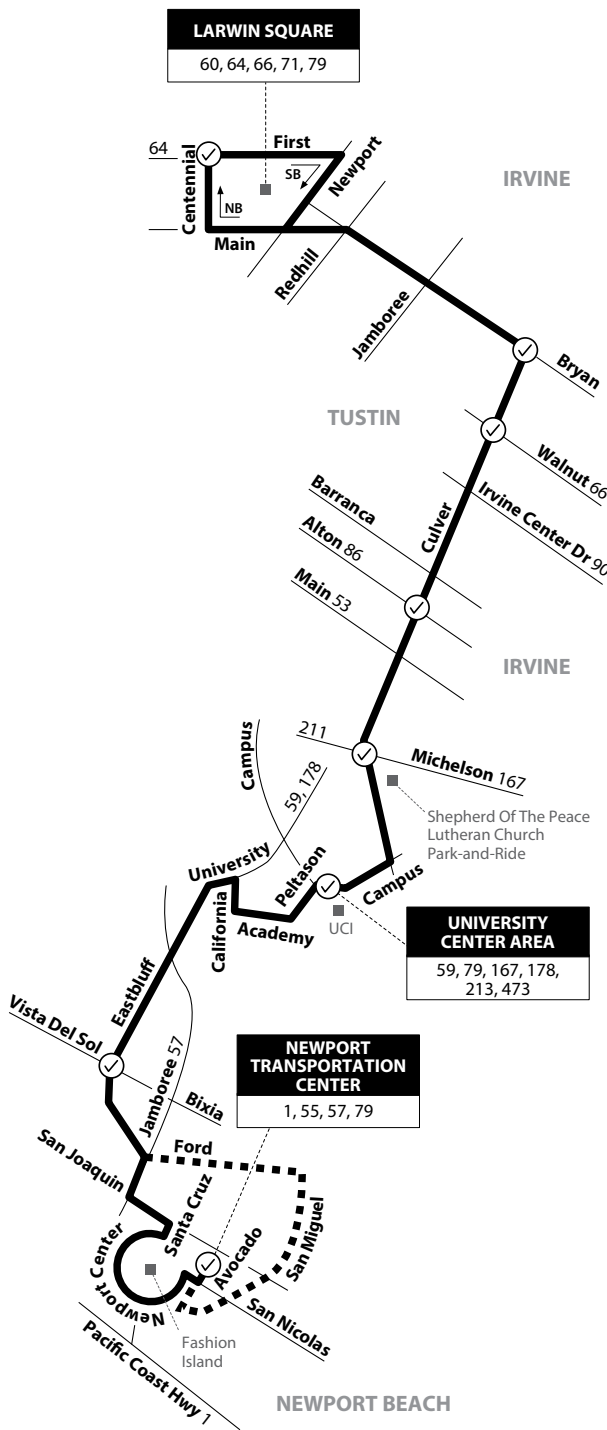

# Tustin to Newport Beach

via Bryan Ave / Culver Dr / University Ave

# 79/A

**LARWIN SQUARE**  
60, 64, 66, 71, 79

**NEWPORT TRANSPORTATION CENTER**  
1, 55, 57, 79

**UNIVERSITY CENTER AREA**  
59, 79, 167, 178, 213, 473

**LEGEND**  
**LEYENDA**

Scheduled Departure    
 Regular Routing    
 79A Routing

Route 079/082718     Numbers on streets indicate transfers. *Números en la calle indican transbordos.*

## Tustin to Newport Beach via Bryan Ave / Culver Dr / University Ave