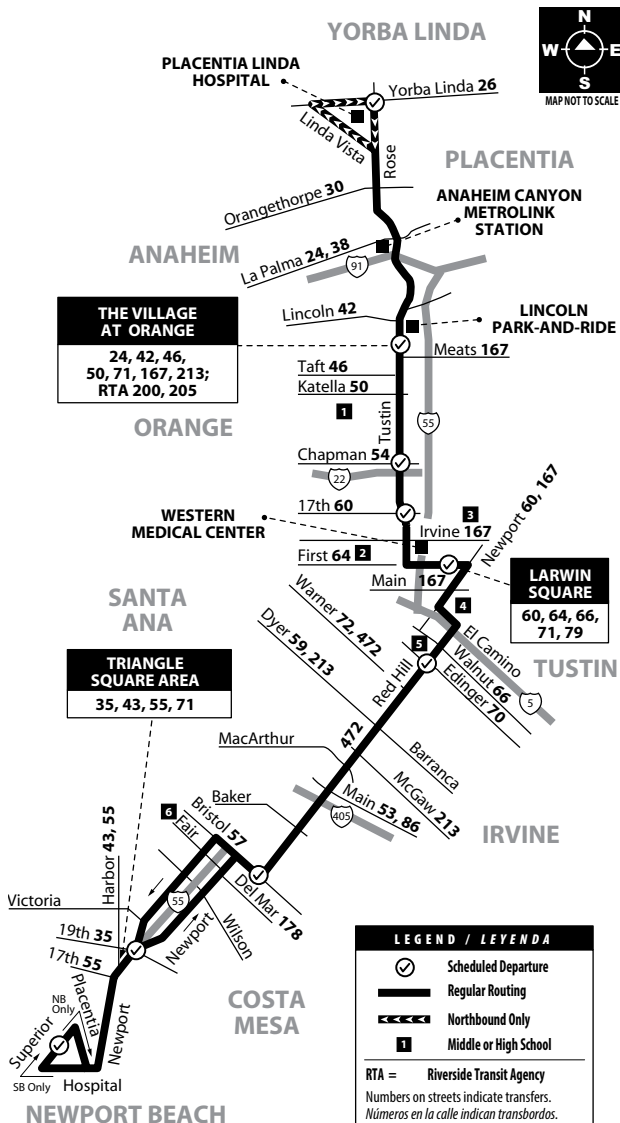

Yorba Linda to Newport Beach

via Tustin Ave / Red Hill Ave / Newport Blvd

Monday - Friday NORTHBOUND To: Yorba Linda

Superior & Placentia	Newport & 19th	Red Hill & Bristol	Red Hill & Edinger	1st & Newport	Tustin & 17th	Tustin & Chapman	Village at Orange	Rose & Yorba Linda
				5:20	5:29	5:37	5:48	6:07
5:10	5:17	5:24	5:40	5:49	5:58	6:06	6:17	6:36
5:41	5:48	5:55	6:11	6:20	6:29	6:37	6:48	7:07
6:10	6:17	6:26	6:42	6:52	7:01	7:09	7:20	7:40
6:37	6:44	6:53	7:10	7:20	7:29	7:38	7:51	8:11
7:01	7:10	7:20	7:37	7:50	8:00	8:09	8:21	8:40
7:31	7:40	7:50	8:07	8:20	8:30	8:39	8:51	9:10
8:01	8:10	8:20	8:37	8:50	9:00	9:09	9:21	9:40
8:31	8:40	8:50	9:07	9:20	9:30	9:39	9:51	10:10
9:02	9:11	9:21	9:38	9:50	10:01	10:10	10:23	10:42
9:32	9:41	9:51	10:08	10:20	10:31	10:40	10:53	11:12
10:02	10:11	10:21	10:38	10:50	11:01	11:10	11:23	11:42
10:32	10:41	10:51	11:08	11:20	11:31	11:40	11:53	12:12
11:02	11:11	11:21	11:38	11:50	12:01	12:10	12:23	12:42
11:32	11:41	11:51	12:08	12:20	12:31	12:40	12:53	1:12
11:57	12:06	12:16	12:33	12:45	12:56	1:05	1:18	1:37
12:28	12:37	12:47	1:05	1:17	1:29	1:38	1:52	2:13
12:58	1:07	1:17	1:35	1:47	1:59	2:08	2:22	2:43
1:30	1:39	1:49	2:07	2:19	2:31	2:40	2:54	3:15
1:49	2:01	2:11	2:32	2:46	2:58	3:08	3:22	3:43
2:19	2:31	2:41	3:02	3:16	3:28	3:38	3:52	4:13
2:49	3:01	3:12	3:34	3:48	4:00	4:11	4:26	4:49
3:19	3:31	3:42	4:04	4:18	4:30	4:41	4:56	5:19
3:44	3:56	4:07	4:29	4:43	4:55	5:06	5:21	5:44
4:19	4:31	4:42	5:04	5:18	5:30	5:41	5:56	6:19
4:51	5:01	5:11	5:35	5:50	6:00	6:09	6:22	6:48
5:21	5:31	5:41	6:05	6:20	6:30	6:39	6:52	7:18
5:51	6:01	6:11	6:35	6:50	7:00	7:09	7:22	7:48
6:21	6:31	6:41	7:05	7:20	7:30	7:39	7:52	8:18
6:55	7:04	7:14	7:31	7:43	7:52	8:00	8:11	8:30
7:25	7:34	7:44	8:01	8:13	8:22	8:30	8:41	9:00
8:00	8:09	8:18	8:33	8:43	8:51	8:58	9:09	9:28
8:37	8:46	8:55	9:10	9:20	9:28	9:35	9:46	10:05
9:20	9:28	9:37	9:51	10:01	10:08	10:14	10:23	10:38

1. **SERVICE TO / SERVICIO A**

Yorba Linda - Placentia Linda Hospital Placentia - Alta Vista Country Club Anaheim - Anaheim Canyon Business Center - Anaheim Canyon (Metrolink Station) Orange - Lincoln Park-and-Ride - The Village at Orange - Orange High School 1 Santa Ana - Regional Center of Orange County - Nova Academy - Orange County Global Medical Center 2 Tustin - Larwin Square - Tustin Civic Center 3 - Columbus Tustin Middle School 4 - Tustin High School 5 - A.G. Currie Middle School - Tustin Legacy	Irvine Costa Mesa - Triangle Square - Pacific College 6 - Costa Mesa High School - Orange County Department of Education - Santa Ana Country Club - Costa Mesa Civic Center - Orange County Fairgrounds - Vanguard University - College Hospital Costa Mesa Newport Beach - Hoag Hospital

Route 071/042118