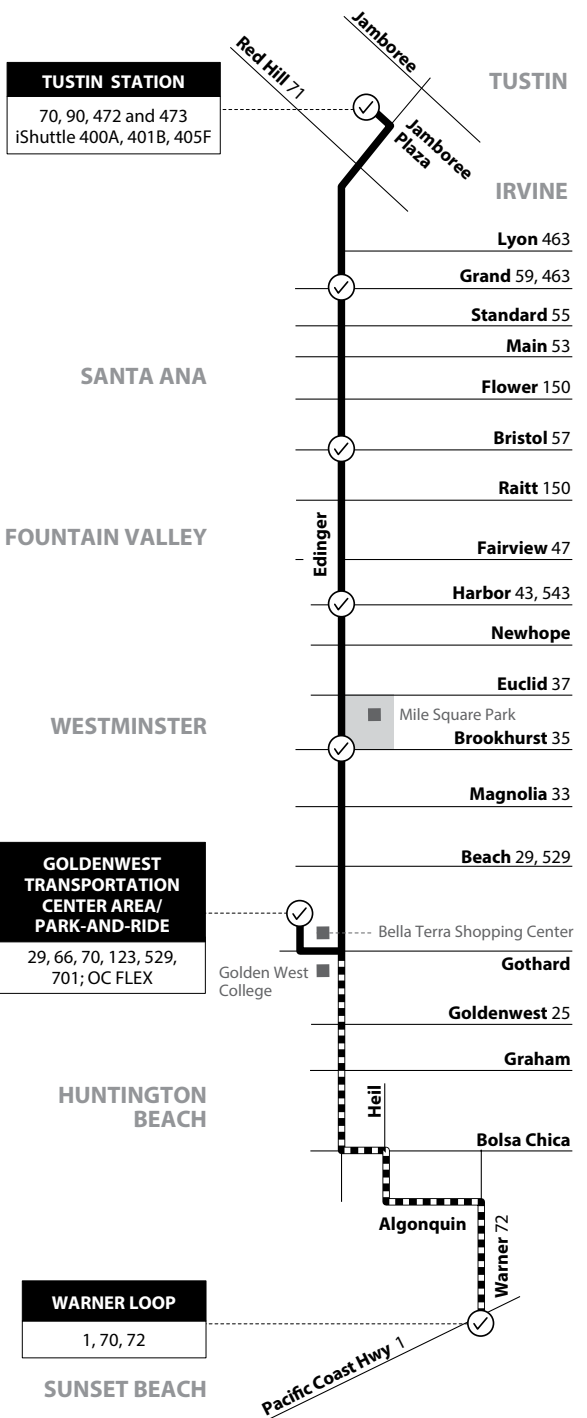

Sunset Beach to Tustin via Edinger Ave 70

LEGEND
LEYENDA

- Scheduled Departure
- Regular Routing
- No Service On Some Trips

iShuttle = Irvine Business Complex
Numbers on streets indicate transfers. *Números en la calle indican transferidos.*

Route 070/111519

Monday - Friday EASTBOUND To: Tustin

Warner & Pacific Coast Hwy	Goldenwest Transportation Center	Edinger & Brookhurst	Edinger & Harbor	Edinger & Bristol	Edinger & Grand	Tustin Inland Station
4:46	4:30	4:39	4:45	4:53	5:02	5:12
	5:00	5:09	5:15	5:23	5:32	5:42
	5:15	5:24	5:30	5:38	5:47	5:57
	5:30	5:39	5:45	5:53	6:02	6:12
5:38	5:40	5:51	5:58	6:08	6:18	6:30
	5:55	6:06	6:13	6:23	6:33	6:45
	6:10	6:21	6:28	6:38	6:48	7:00
	6:25	6:36	6:43	6:53	7:03	7:15
	6:40	6:51	6:58	7:08	7:18	7:30
6:38	6:55	7:06	7:13	7:23	7:33	7:45