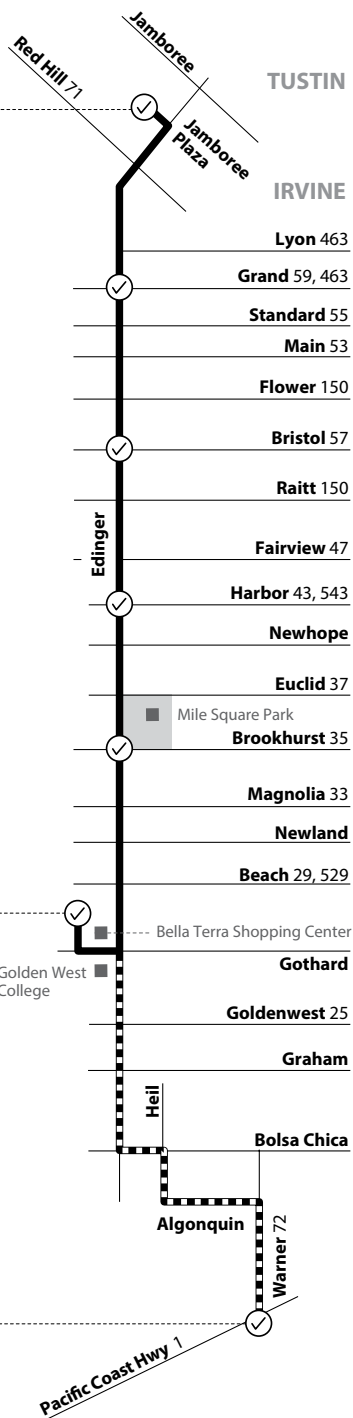

## Sunset Beach to Tustin via Edinger Ave

### Monday-Friday EASTBOUND To: Tustin

Warner & Pacific Coast Hwy	Goldenwest Transportation Center	Edinger & Brookhurst	Edinger & Harbor	Edinger & Bristol	Edinger & Grand	Tustin Metrolink Station
4:39	4:54	5:07	5:13	5:22	5:31	5:41
	5:19	5:32	5:38	5:47	5:56	6:06
5:29	5:44	5:57	6:03	6:12	6:21	6:31
	6:09	6:22	6:28	6:37	6:46	6:56
6:16	6:34	6:51	6:59	7:11	7:22	7:34
	6:59	7:16	7:24	7:36	7:47	7:59
7:06	7:24	7:41	7:49	8:01	8:12	8:24
	7:49	8:06	8:14	8:26	8:37	8:49
7:56	8:14	8:31	8:39	8:51	9:02	9:14
	8:39	8:56	9:04	9:16	9:27	9:39
8:43	9:04	9:21	9:28	9:37	9:46	9:56
	9:29	9:46	9:53	10:02	10:11	10:21
9:33	9:54	10:11	10:18	10:27	10:36	10:46
	10:19	10:36	10:43	10:52	11:01	11:11
10:23	10:44	11:04	11:12	11:22	11:32	11:43
	11:09	11:29	11:37	11:47	11:57	12:08
11:13	11:34	11:54	12:02	12:12	12:22	12:33
	11:59	12:19	12:27	12:37	12:47	12:58
12:03	12:24	12:44	12:52	1:02	1:12	1:23
	12:49	1:09	1:17	1:27	1:37	1:48
12:53	1:14	1:34	1:42	1:52	2:02	2:13
	1:39	1:59	2:07	2:18	2:30	2:41
1:41	2:04	2:24	2:32	2:43	2:55	3:06
	2:29	2:49	2:57	3:08	3:20	3:31
2:33	2:54	3:14	3:23	3:40	3:53	4:04
	3:19	3:39	3:48	4:05	4:18	4:29
3:23	3:44	4:03	4:11	4:22	4:33	4:43
	4:09	4:28	4:36	4:47	4:58	5:08
4:13	4:34	4:53	5:01	5:12	5:23	5:33
	4:59	5:18	5:26	5:37	5:48	5:58
5:03	5:24	5:43	5:51	6:02	6:13	6:23
	5:49	6:07	6:15	6:24	6:33	6:43
5:54	6:14	6:32	6:40	6:49	6:58	7:08
	6:39	6:57	7:05	7:14	7:23	7:33
6:44	7:04	7:22	7:30	7:39	7:48	7:58
	7:29	7:47	7:55	8:04	8:13	8:23
7:35	7:54	8:11	8:18	8:26	8:34	8:43
	8:19	8:36	8:43	8:51	8:59	9:08
8:25	8:44	9:01	9:08	9:16	9:24	9:33
	9:09	9:24	9:30	9:37	9:44	9:51
9:17	9:34	9:49	9:55	10:02	10:09	10:16

**TUSTIN STATION**  
70, 90, 472 and 473  
iShuttle 400A, 401B, 405F

**GOLDENWEST TRANSPORTATION CENTER AREA/PARK-AND-RIDE**  
29, 66, 70, 123, 529, 701

**WARNER LOOP**  
1, 70, 72

**LEGEND**  
**LEYENDA**