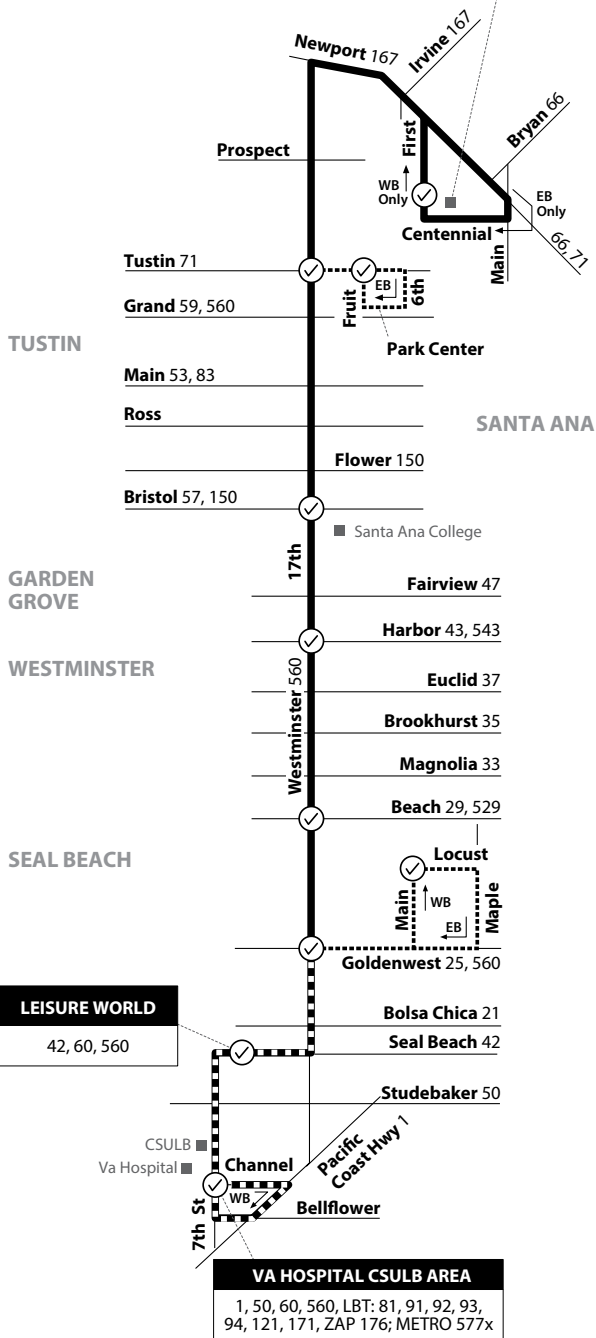

LARWIN SQUARE
60, 64, 66, 71, 79

LEGEND LEYENDA

- Scheduled Departure
- Regular Routing
- Short Turn Only
- No Service On Some Trips

Route 060/010419 METRO = Los Angeles Metro | LBT = Long Beach Transit

Numbers on streets indicate transfers. *Números en la calle indican transbordos.*

Monday - Friday
EASTBOUND To: Tustin

7th & Channel	Leisure World	Main & Locust	Westminster & Golden West	Westminster & Beach	Westminster & Harbor	17th & Bristol	17th & Tustin	Larwin Square
3:54	4:00	.....	4:12	4:15	4:28	4:36	4:46	4:57
4:26	4:32	.....	4:44	4:47	5:00	5:08	5:18	5:29
4:44	4:50	.....	5:02	5:05	5:18	5:26	5:36	5:47
5:04	5:10	.....	5:22	5:26	5:40	5:51	6:02	6:15
5:24	5:30	.....	5:42	5:46	6:00	6:11	6:22	6:35
5:41	5:48	.....	6:01	6:05	6:20	6:31	6:43	6:56
5:52	5:59	.....	6:15	6:21	6:40	6:54	7:10	7:26
		6:31	6:35	6:41	7:00	7:14	7:30	7:46
		6:51	6:55	7:01	7:20	7:34	7:50	8:06
		7:11	7:15	7:21	7:40	7:54	8:10	8:26
		7:31	7:35	7:41	8:00	8:14	8:30	8:46
		7:50	7:54	8:00	8:19	8:33	8:49	9:05
		8:07	8:11	8:16	8:36	8:49	9:05	9:20
		8:29	8:33	8:38	8:58	9:11	9:27	9:42
		8:49	8:53	8:58	9:18	9:31	9:47	10:02
		9:09	9:13	9:18	9:38	9:51	10:07	10:22
		9:29	9:33	9:38	9:58	10:11	10:27	10:42
		9:49	9:53	9:58	10:18	10:31	10:47	11:02
		10:11	10:15	10:20	10:40	10:53	11:09	11:24
		10:31	10:35	10:40	11:00	11:13	11:29	11:44
		10:51	10:55	11:00	11:20	11:33	11:49	12:04
		11:13	11:17	11:22	11:42	11:55	12:11	12:26
		11:33	11:37	11:42	12:02	12:15	12:31	12:46
		11:53	11:57	12:02	12:22	12:35	12:51	1:06
		12:13	12:17	12:22	12:42	12:55	1:11	1:26
		12:30	12:35	12:40	1:00	1:13	1:29	1:44
		12:47	12:52	12:57	1:20	1:34	1:51	2:07
		1:07	1:12	1:17	1:40	1:54	2:11	2:27
		1:27	1:32	1:37	2:00	2:14	2:31	2:47
		1:47	1:52	1:57	2:20	2:34	2:51	3:07
		2:07	2:12	2:17	2:40	2:54	3:11	3:27
		2:27	2:32	2:37	3:00	3:14	3:31	3:47
		2:45	2:50	2:55	3:18	3:32	3:49	4:05
		2:47	2:52	2:57	3:20	3:34	3:51	4:07
		3:07	3:12	3:17	3:40	3:54	4:11	4:27
		3:27	3:32	3:37	4:00	4:14	4:31	4:47
		3:47	3:52	3:57	4:20	4:34	4:51	5:07
		4:07	4:12	4:17	4:40	4:54	5:11	5:27
		4:26	4:31	4:36	4:59	5:13	5:30	5:46
		4:46	4:51	4:56	5:19	5:33	5:50	6:06
		5:06	5:11	5:16	5:39	5:53	6:10	6:26
		5:26	5:31	5:36	5:59	6:13	6:30	6:46
		5:50	5:55	6:00	6:20	6:32	6:48	7:02
		6:10	6:15	6:20	6:40	6:52	7:08	7:22
6:07	6:15	.....	6:31	6:36	6:56	7:08	7:24	7:38
6:27	6:35	.....	6:51	6:56	7:16	7:28	7:44	7:58
6:54	7:01	.....	7:14	7:18	7:35	7:45	7:56	8:07
7:16	7:23	.....	7:36	7:40	7:57	8:07	8:18	8:29
7:45	7:52	.....	8:05	8:09	8:26	8:36	8:47	8:58
8:19	8:26	.....	8:39	8:43	9:00	9:10	9:21	9:32
8:49	8:56	.....	9:09	9:13	9:30	9:40	9:51	10:02
9:19	9:26	.....	9:39	9:43	10:00	10:10	10:21	10:32
9:57	10:03	.....	10:14	10:18	10:30	10:38	10:48	10:59
10:27	10:33	.....	10:44	10:48	11:00	11:08	11:18	11:29
10:57	11:03	.....	11:14	11:18	11:30	11:38	11:48	11:59
11:27	11:33	.....	11:44	11:48	12:00	12:08	12:18	12:29
11:57	12:03	.....	12:14	12:18	12:30	12:38	12:48	12:59
12:27	12:33	.....	12:44	12:48	1:00	1:08	1:18	1:29

S = Operates when Westminster and Bolsa Grande High Schools are in session.
= Opera cuando las escuelas de Westminster y Bolsa Grande están en sesión.