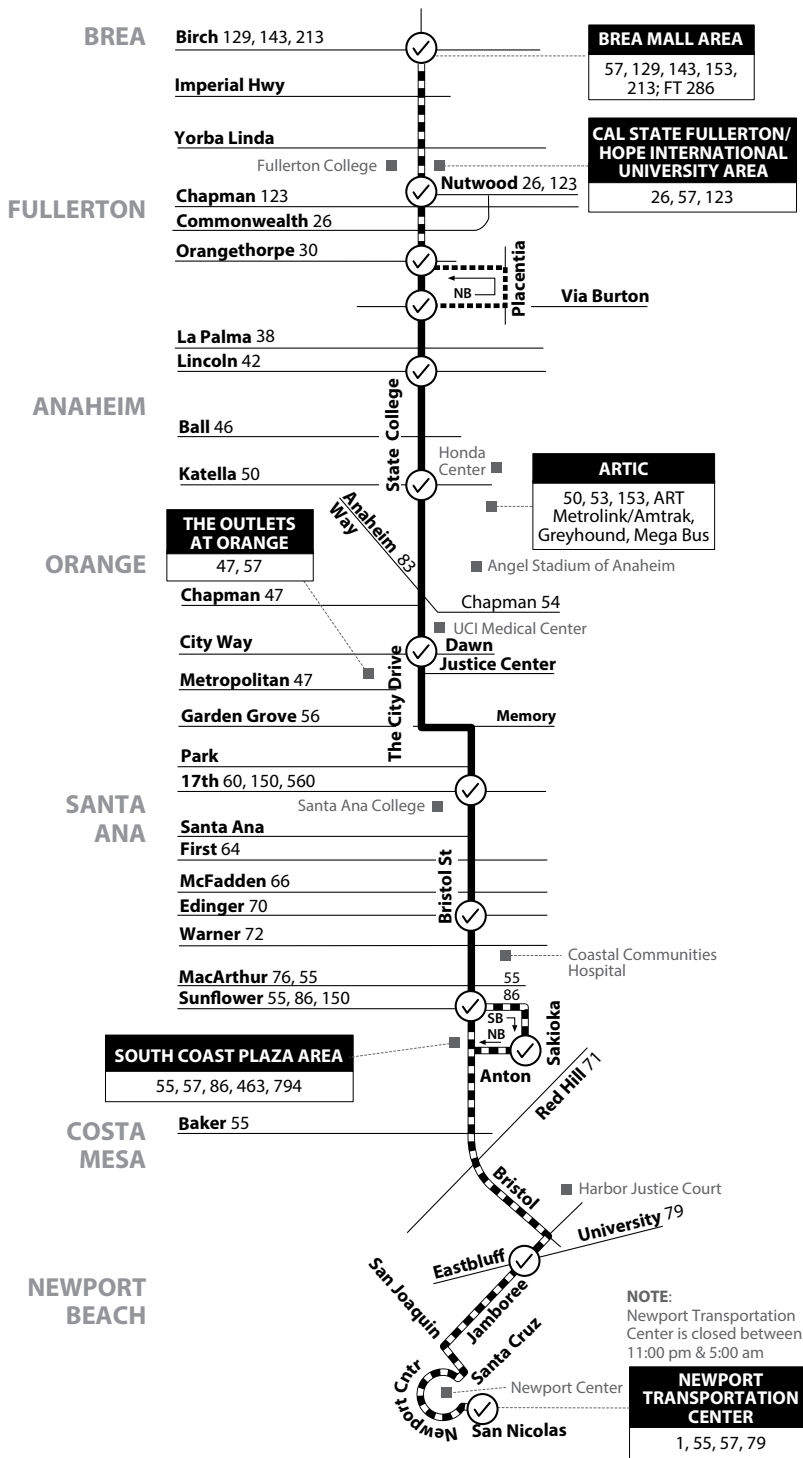

57/57X

Brea to Newport Beach via State College Blvd / Bristol St

Route 57 Xpress weekday service area.

57 Xpress trips only stop at indicated stops.