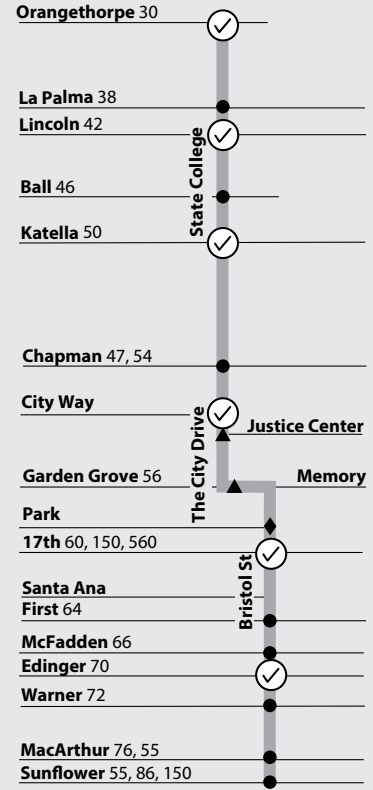

NOTE:
Newport Transportation Center is closed between 11:00 pm & 5:00 am

LEGEND
LEYENDA

Scheduled Departure
 Regular Route 57 Routing
 57X Weekday Routing and Stops
 57X Weekday Southbound Only Stops
 57X Weekday Northbound Only Stops

FT = Foothill Transit   Turn Around For Short Turn Only   No Service On Some Trips
Numbers on streets indicate transfers.   Números en la calle indican transbordos.

Route 057/120619