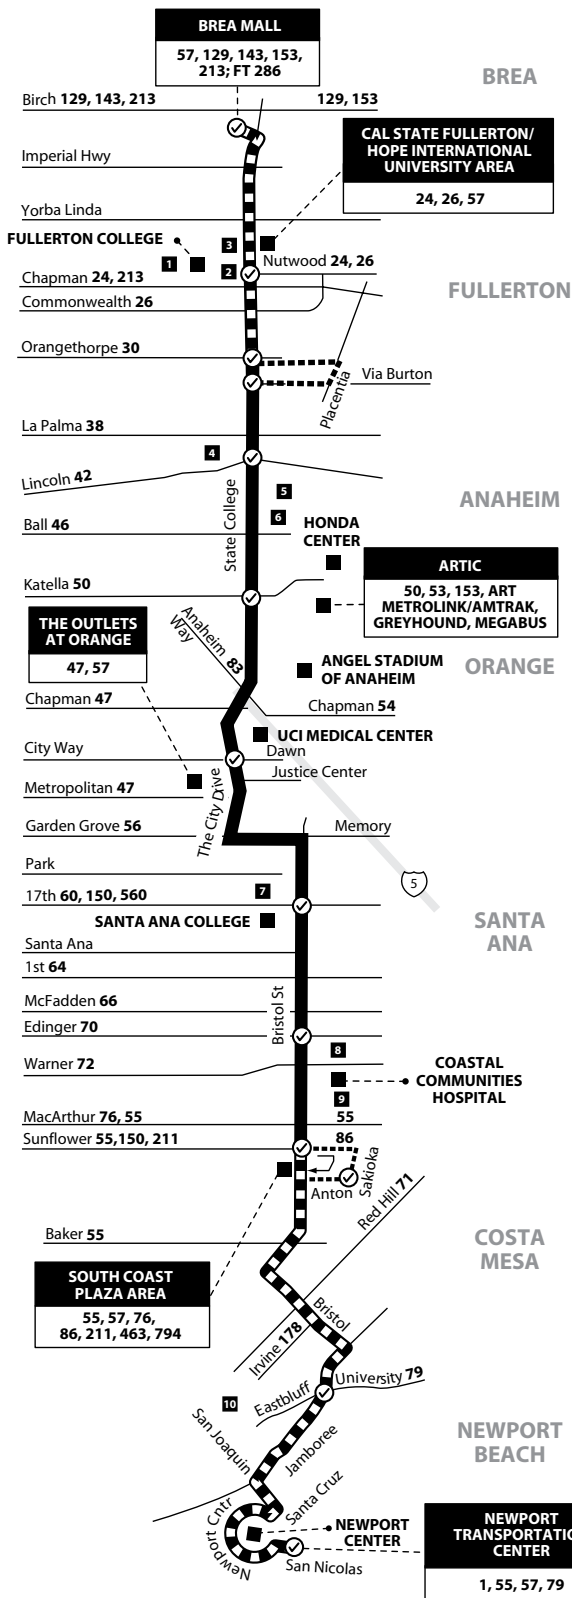

57/57X

Brea to Newport Beach via State College Blvd / Bristol St

**Route 57 Xpress
weekday service area.
57 Xpress trips only
stop at indicated stops.**

LEGEND / LEYENDA

- Scheduled Departure
- Regular Route 57 Routing
- 57X Weekday Routing and Stops
- 57X Weekday Southbound Only Stops
- 57X Weekday Northbound Only Stops
- Turn Around For Short Turn Only
- No Service On Some Trips
- Middle or High School

FT = Foothill Transit
Numbers on streets indicate transfers.
Números en la calle indican transbordos.

SERVICE TO / SERVICIO A

Brea

- Brea Mall
- Brea Civic Center

Fullerton

- 1 - Craig Regional Park
- 1 - Fullerton Union High School
- 2 - Fullerton College
- 2 - La Vista High School
- 3 - Troy High School
- 3 - Cal State Fullerton
- 3 - Hope International University
- 3 - Western State University Law School

Route 57Xpress service area. Route 57X only makes stops indicated on map on page 73 between Orangethorpe and Sunflower. Other stops in this area are served by regular Route 57.
 Ruta 57Xpress área de servicio. Ruta 57X sólo hace paradas indicadas en el mapa en la página 73 entre Orangethorpe y Sunflower. Otras paradas en esta área son atendidas por la ruta regular de 57.

W

M

 Route 57Xpress service area. Route 57X only makes stops indicated on map on page 73 between Orangethorpe and Sunflower. Other stops in this area are served by regular Route 57.
Ruta 57Xpress área de servicio. Ruta 57X sólo hace paradas indicadas en el mapa en la página 73 entre Orangethorpe y Sunflower. Otras paradas en esta área son atendidos por la ruta regular de 57.