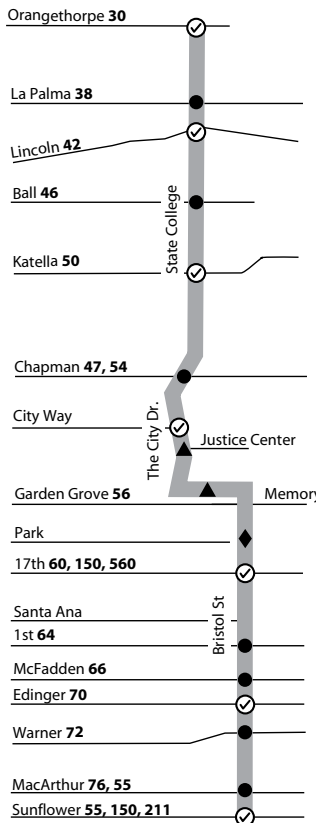

57/57X

Brea to Newport Beach via State College Blvd / Bristol St

**Route 57 Xpress
weekday service area.
57 Xpress trips only
stop at indicated stops.**

LEGEND / LEYENDA

- Scheduled Departure
- Regular Route 57 Routing
- 57X Weekday Routing and Stops
- 57X Weekday Southbound Only Stops
- 57X Weekday Northbound Only Stops
- Turn Around For Short Turn Only
- No Service On Some Trips
- Middle or High School

FT = Foothill Transit
Numbers on streets indicate transfers.
Números en la calle indican transbordos.

SERVICE TO / SERVICIO A

Brea

- Brea Mall
- Brea Civic Center

Fullerton

- 1 - Craig Regional Park
- 1 - Fullerton Union High School
- 2 - Fullerton College
- 2 - La Vista High School
- 3 - Troy High School
- 3 - Cal State Fullerton
- 3 - Hope International University
- 3 - Western State University Law School

Continued on next page.

 Route 57Xpress service area. Route 57X only makes stops indicated on map on page 73 between Orangethorpe and Sunflower. Other stops in this area are served by regular Route 57.
Ruta 57Xpress área de servicio. Ruta 57X sólo hace paradas indicadas en el mapa en la página 73 entre Orangethorpe y Sunflower. Otras paradas en esta área son atendidas por la ruta regular de 57.

W

M

 Route 57Xpress service area. Route 57X only makes stops indicated on map on page 73 between Orangethorpe and Sunflower. Other stops in this area are served by regular Route 57.
Ruta 57Xpress área de servicio. Ruta 57X sólo hace paradas indicadas en el mapa en la página 73 entre Orangethorpe y Sunflower. Otras paradas en esta área son atendidos por la ruta regular de 57.