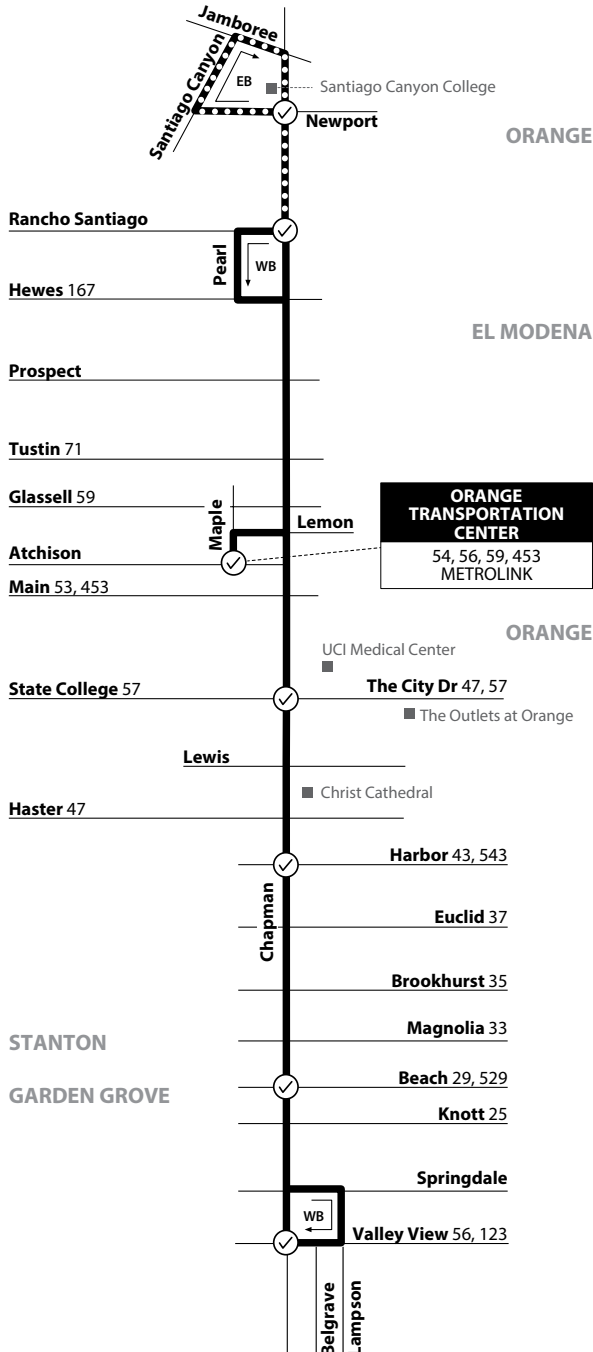

NOTE: This route does not operate east of Rancho Santiago St. on Sundays.
NOTA: Esta ruta no opera al este de Rancho Santiago St. los domingos.

Garden Grove to Orange
 via Chapman Ave

54

Monday - Friday
EASTBOUND To: Orange

Chapman & Valley View	Chapman & Beach	Chapman & Brookhurst	Chapman & Harbor	Chapman & City Drive	Orange Transportation Center	Rancho Santiago & Chapman	Chapman & Rancho Santiago	Santiago Canyon College
5:07	5:14	5:20	5:28	5:34	5:44	*****	5:59	6:08
5:22	5:29	5:35	5:43	5:49	5:59	6:14		
5:32	5:40	5:47	5:57	6:04	6:14	**	6:31	6:43
5:47	5:55	6:02	6:12	6:19	6:29	6:47		
6:02	6:10	6:17	6:27	6:34	6:44	*****	7:01	7:13
8:14	8:22	8:30	8:41	8:48	8:59	9:17		
8:31	8:39	8:47	8:56	9:03	9:14	*****	9:30	9:39
8:46	8:54	9:02	9:11	9:18	9:29	9:45		
9:01	9:09	9:17	9:26	9:33	9:44	*****	10:00	10:09
9:21	9:29	9:37	9:46	9:53	10:04	*****	10:20	10:29
9:41	9:49	9:57	10:06	10:13	10:24	*****	10:40	10:49
10:02	10:11	10:19	10:29	10:37	10:49	*****	11:05	11:15
10:17	10:26	10:34	10:44	10:52	11:04	*****	11:20	11:30
10:37	10:46	10:54	11:04	11:12	11:24	*****	11:40	11:50
10:57	11:06	11:14	11:24	11:32	11:44	*****	12:00	12:10
11:17	11:26	11:34	11:44	11:52	12:04	*****	12:20	12:30
11:37	11:46	11:54	12:04	12:12	12:24	*****	12:40	12:50
11:55	12:05	12:14	12:25	12:32	12:44	*****	1:01	1:11
12:15	12:25	12:34	12:45	12:52	1:04	*****	1:21	1:31
12:35	12:45	12:54	1:05	1:12	1:24	*****	1:41	1:51
12:55	1:05	1:14	1:25	1:32	1:44	*****	2:01	2:11
1:15	1:25	1:34	1:45	1:52	2:04	*****	2:21	2:31
1:35	1:45	1:54	2:05	2:12	2:24	*****	2:41	2:51