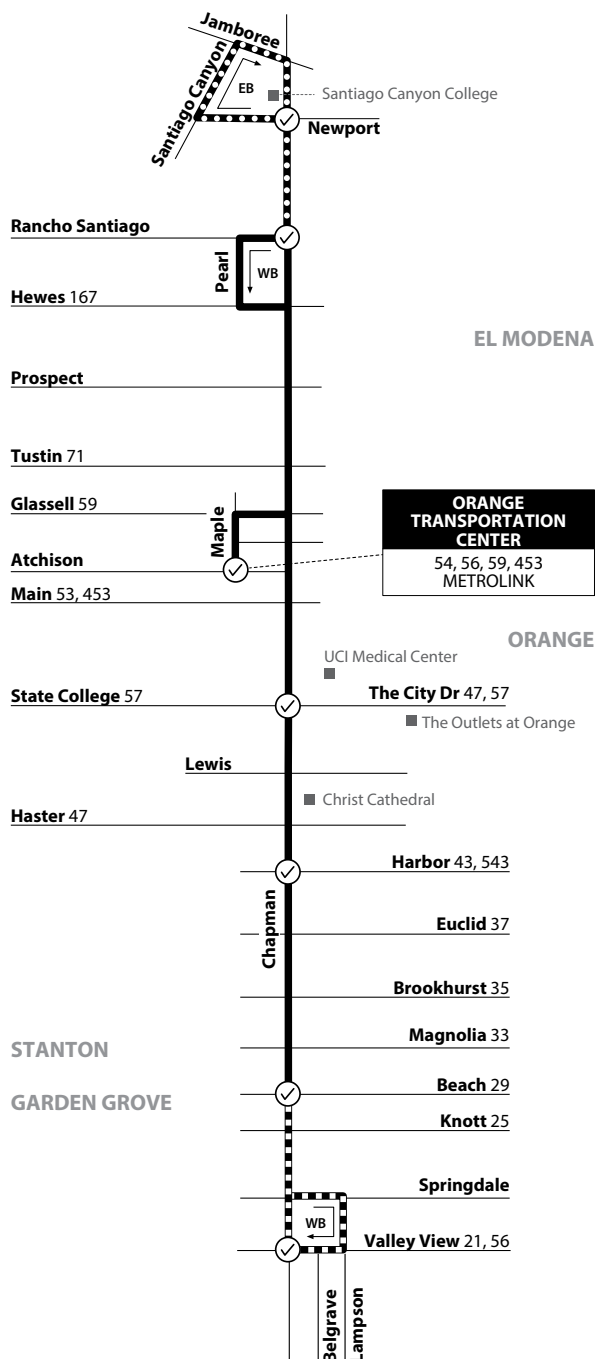

NOTE: This route does not operate east of Rancho Santiago St. on Sundays.
 NOTA: Esta ruta no opera al este de Rancho Santiago St. los domingos.

Garden Grove to Orange
 via Chapman Ave

54

Monday - Friday
EASTBOUND To: Orange

Chapman & Valley View	Chapman & Beach	Chapman & Brookhurst	Chapman & Harbor	Chapman & The City	Orange Transportation Center	Rancho Santiago & Chapman	Chapman & Rancho Santiago	Santiago Canyon College	
5:07	5:14	5:20	5:28	5:34	5:44	5:59	6:08	
	5:29	5:35	5:43	5:49	5:59	6:14			
5:32	5:40	5:47	5:57	6:04	6:14	6:31	6:43	
	5:55	6:02	6:12	6:19	6:29	6:47			
6:02	6:10	6:17	6:27	6:34	6:44	7:01	7:13	
	6:25	6:32	6:42	6:49	6:59	7:17			
6:32	6:40	6:47	6:57	7:04	7:14	7:31	7:43	
	6:55	7:02	7:12	7:19	7:29	7:47			
6:59	7:07	7:15	7:26	7:33	7:44	8:00	8:10	
	7:19	7:27	7:38	7:48	7:59	8:17			
7:29	7:37	7:45	7:56	8:03	8:14	8:30	8:40	
	7:52	8:00	8:11	8:18	8:29	8:47			
7:59	8:07	8:15	8:26	8:33	8:44	9:00	9:10	
	8:22	8:30	8:41	8:48	8:59	9:17			
8:31	8:39	8:47	8:56	9:03	9:14	9:30	9:39	
	8:54	9:02	9:11	9:18	9:29	9:45			
9:01	9:09	9:17	9:26	9:33	9:44	10:00	10:09	
	9:21	9:29	9:37	9:46	9:53	10:04	10:20	10:29
9:41	9:49	9:57	10:06	10:13	10:24	10:40	10:49	
	10:02	10:11	10:19	10:29	10:37	10:49	11:05	11:15
10:17	10:26	10:34	10:44	10:52	11:04	11:20	11:30	
	10:37	10:46	10:54	11:04	11:12	11:24	11:40	11:50
10:57	11:06	11:14	11:24	11:32	11:44	12:00	12:10	
	11:17	11:26	11:34	11:44	11:52	12:04	12:20	12:30
11:37	11:46	11:54	12:04	12:12	12:24	12:40	12:50	
	11:55	12:05	12:14	12:25	12:32	12:44	1:01	1:11
12:15	12:25	12:34	12:45	12:52	1:04	1:21	1:31	
12:35	12:45	12:54	1:05	1:12	1:24	1:41	1:51	
12:55	1:05	1:14	1:25	1:32	1:44	2:01	2:11	
1:15	1:25	1:34	1:45	1:52	2:04	2:21	2:31	
1:35	1:45	1:54	2:05	2:12	2:24	2:41	2:51	

Numbers on streets indicate transfers. Números en la calle indican transbordos.

NOTE: This route does not operate east of Rancho Santiago St. on Sundays.
 NOTA: Esta ruta no opera al este de Rancho Santiago St. los domingos.