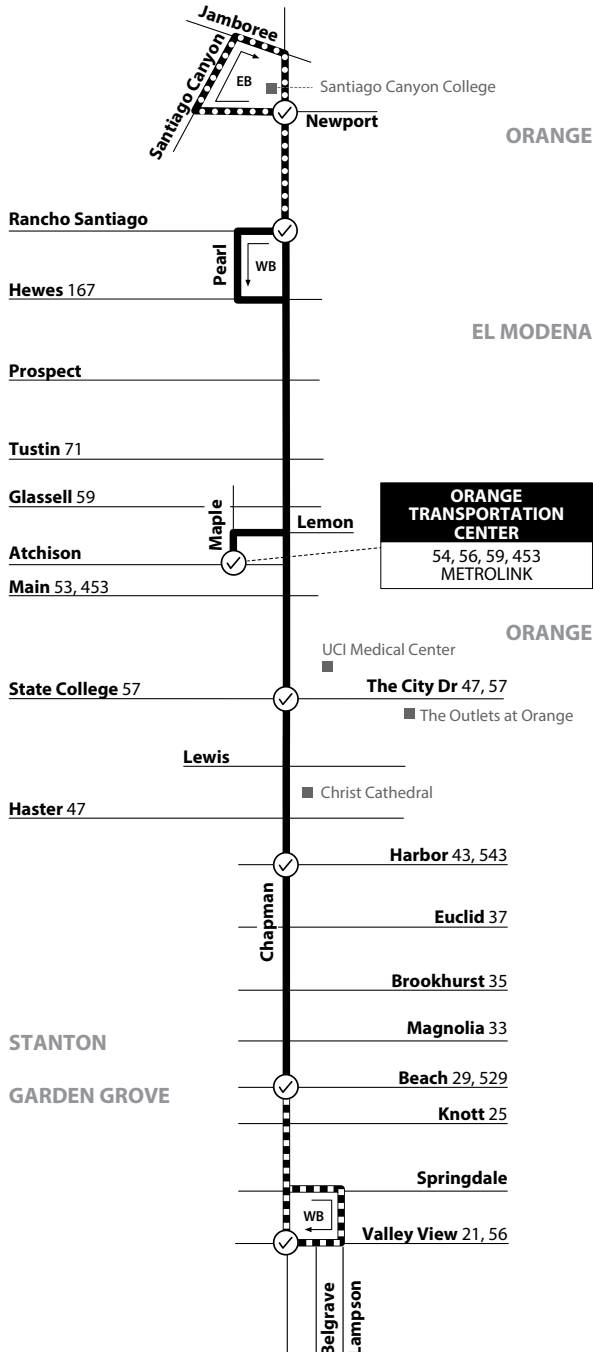

NOTE: This route does not operate east of Rancho Santiago St. on Sundays.
NOTA: Esta ruta no opera al este de Rancho Santiago St. los domingos.

Garden Grove to Orange
 via Chapman Ave

54

Monday - Friday
EASTBOUND To: Orange

Chapman & Valley View	Chapman & Beach	Chapman & Brookhurst	Chapman & Harbor	Chapman & The City	Orange Transportation Center	Rancho Santiago & Chapman	Chapman & Rancho Santiago	Santiago Canyon College	
5:07	5:14	5:20	5:28	5:34	5:44	5:59	6:08	
	5:29	5:35	5:43	5:49	5:59	6:14			
5:32	5:40	5:47	5:57	6:04	6:14	6:31	6:43	
	5:55	6:02	6:12	6:19	6:29	6:47			
6:02	6:10	6:17	6:27	6:34	6:44	7:01	7:13	
	6:25	6:32	6:42	6:49	6:59	7:17			
6:32	6:40	6:47	6:57	7:04	7:14	7:31	7:43	
	6:55	7:02	7:12	7:19	7:29	7:47			
6:59	7:07	7:15	7:26	7:33	7:44	8:00	8:10	
	7:19	7:27	7:38	7:48	7:59	8:17			
7:29	7:37	7:45	7:56	8:03	8:14	8:30	8:40	
	7:52	8:00	8:11	8:18	8:29	8:47			
7:59	8:07	8:15	8:26	8:33	8:44	9:00	9:10	
	8:22	8:30	8:41	8:48	8:59	9:17			
8:31	8:39	8:47	8:56	9:03	9:14	9:30	9:39	
	8:54	9:02	9:11	9:18	9:29	9:45			
9:01	9:09	9:17	9:26	9:33	9:44	10:00	10:09	
	9:21	9:29	9:37	9:46	9:53	10:04	10:20	10:29
9:41	9:49	9:57	10:06	10:13	10:24	10:40	10:49	
	10:02	10:11	10:19	10:29	10:37	10:49	11:05	11:15
10:17	10:26	10:34	10:44	10:52	11:04	11:20	11:30	
	10:37	10:46	10:54	11:04	11:12	11:24	11:40	11:50
10:57	11:06	11:14	11:24	11:32	11:44	12:00	12:10	
	11:17	11:26	11:34	11:44	11:52	12:04	12:20	12:30
11:37	11:46	11:54	12:04	12:12	12:24	12:40	12:50	
	11:55	12:05	12:14	12:25	12:32	12:44	1:01	1:11
12:15	12:25	12:34	12:45	12:52	1:04	1:21	1:31	
12:35	12:45	12:54	1:05	1:12	1:24	1:41	1:51	
12:55	1:05	1:14	1:25	1:32	1:44	2:01	2:11	
1:15	1:25	1:34	1:45	1:52	2:04	2:21	2:31	
1:35	1:45	1:54	2:05	2:12	2:24	2:41	2:51	

Numbers on streets indicate transfers. *Números en la calle indican transbordos.*

NOTE: This route does not operate east of Rancho Santiago St. on Sundays.
 NOTA: Esta ruta no opera al este de Rancho Santiago St. los domingos.