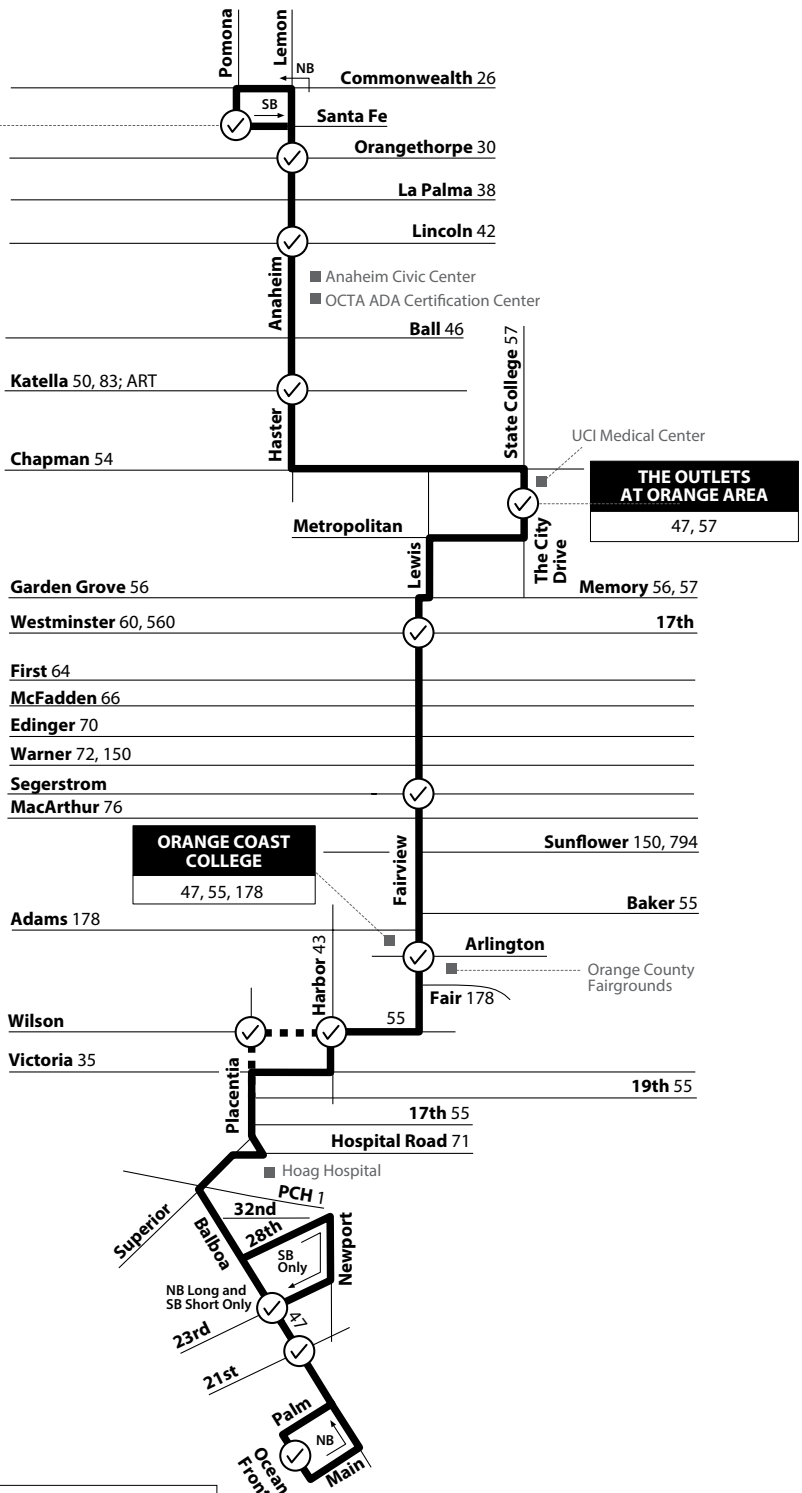

47/A

Fullerton to Balboa via Anaheim Blvd / Fairview St

FULLERTON

**FULLERTON
TRANSPORTATION CENTER**
26, 43, 47, 143, 213, 543
METROLINK / AMTRAK

ANAHEIM

GARDEN GROVE

ORANGE

SANTA ANA

COSTA MESA

NEWPORT BEACH

BALBOA

**LEGEND
LEYENDA**

Scheduled Departure
 Regular Routing
 47A Routing
 N
MAP NOT TO SCALE

Route 047/040722 Numbers on streets indicate transfers. *Números en la calle indican transbordos.*

A = Operates routing via Fairview, Wilson, and Placentia /
Opera la ruta por Fairview, Wilson y Placentia.
S = Operates on days Godinez HS is in session / Opera los
días que Godinez HS está en sesión

Monday-Friday
SOUTHBOUND To: Balboa

A = Operates routing via Fairview, Wilson, and Placentia/Opera la ruta por Fairview, Wilson y Placentia.