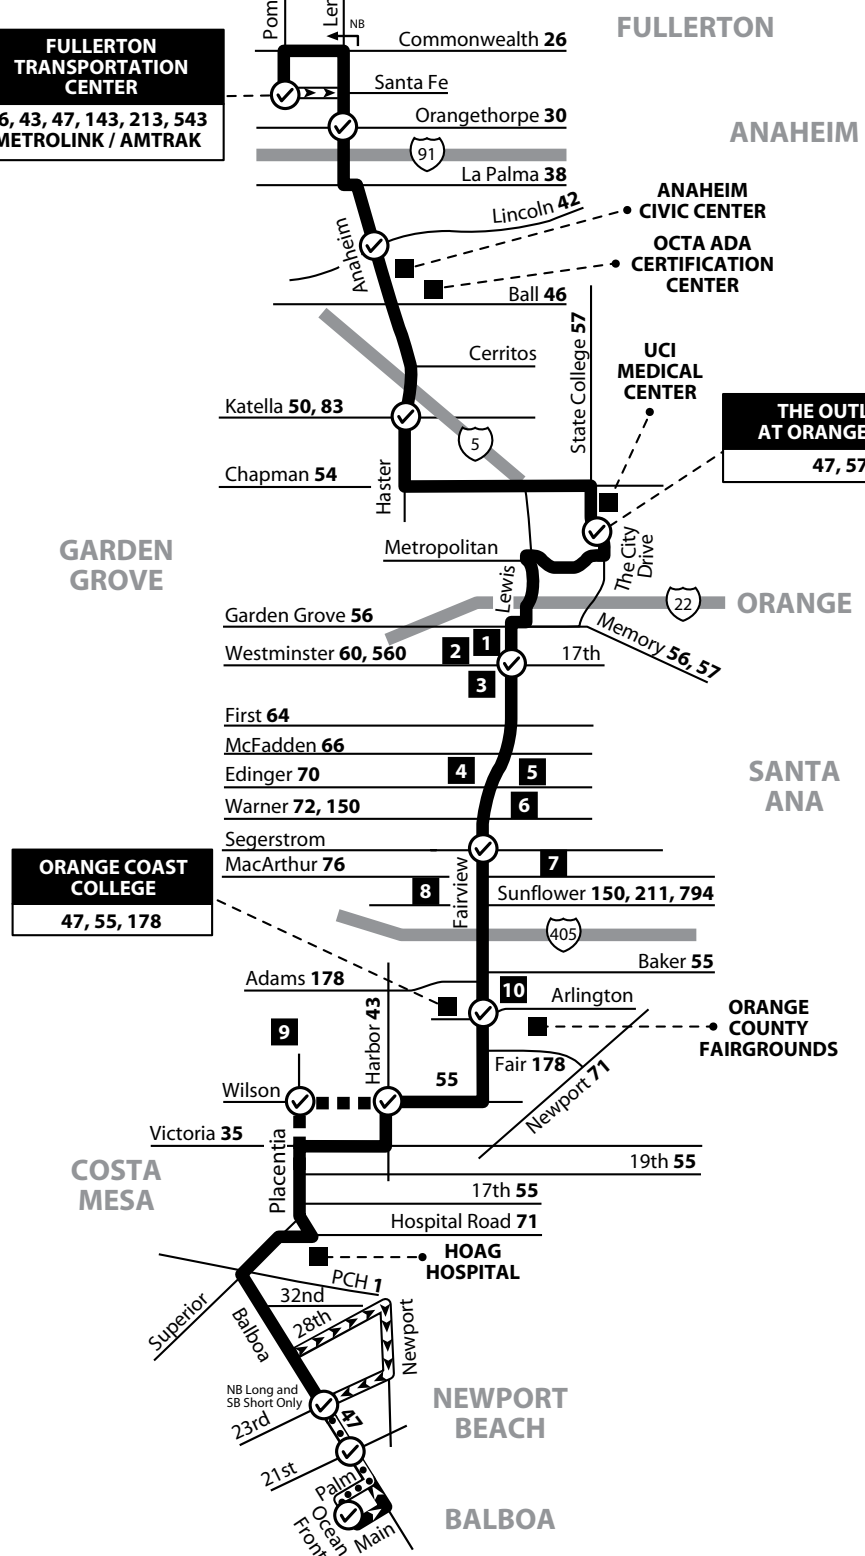

47/A

Fullerton to Balboa via Anaheim Blvd / Fairview St

**FULLERTON
TRANSPORTATION
CENTER**
26, 43, 47, 143, 213, 543
METROLINK / AMTRAK

LEGEND / LEYENDA

- Scheduled Departure
- Regular Routing
- Southbound Short Only
- 47A Routing
- No Service on Some Trips
- Middle or High School

FT = Foothill Transit
Numbers on streets indicate transfers.
Números en la calle indican transbordos.

**THE OUTLETS
AT ORANGE AREA**
47, 57

**ORANGE COAST
COLLEGE**
47, 55, 178

SERVICE TO / SERVICIO A

Fullerton

- Fullerton Transportation Center (Metrolink/Amtrak)
- Orangefair Mall

Anaheim

- Anaheim Civic Center
- Anaheim Museum
- Anaheim Indoor Marketplace
- OCTA ADA Certification Center
- Western Medical Center

A = Operates routing via Fairview, Wilson, and Placentia/Opera la ruta por Fairview, Wilson y Placentia.