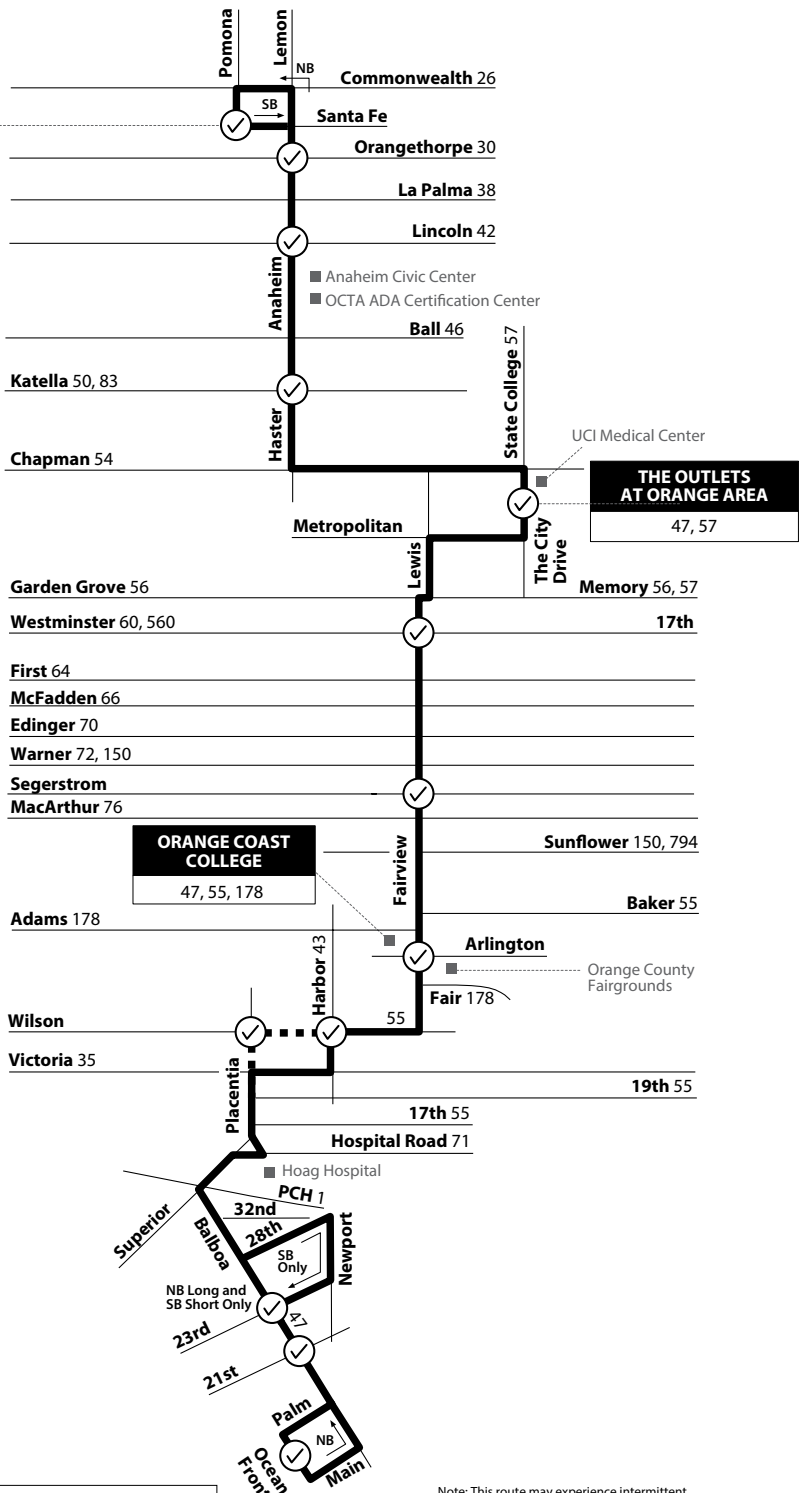

47/A

Fullerton to Balboa via Anaheim Blvd / Fairview St

FULLERTON

**FULLERTON
TRANSPORTATION CENTER**
26, 43, 47, 143, 213, 543
METROLINK / AMTRAK

ANAHEIM

GARDEN GROVE

ORANGE

SANTA ANA

COSTA MESA

NEWPORT BEACH

BALBOA

**LEGEND
LEYENDA**

Scheduled Departure
Regular Routing
47A Routing

Route 047/081819   Numbers on streets indicate transfers. *Números en la calle indican transferidos.*

MAP NOT TO SCALE