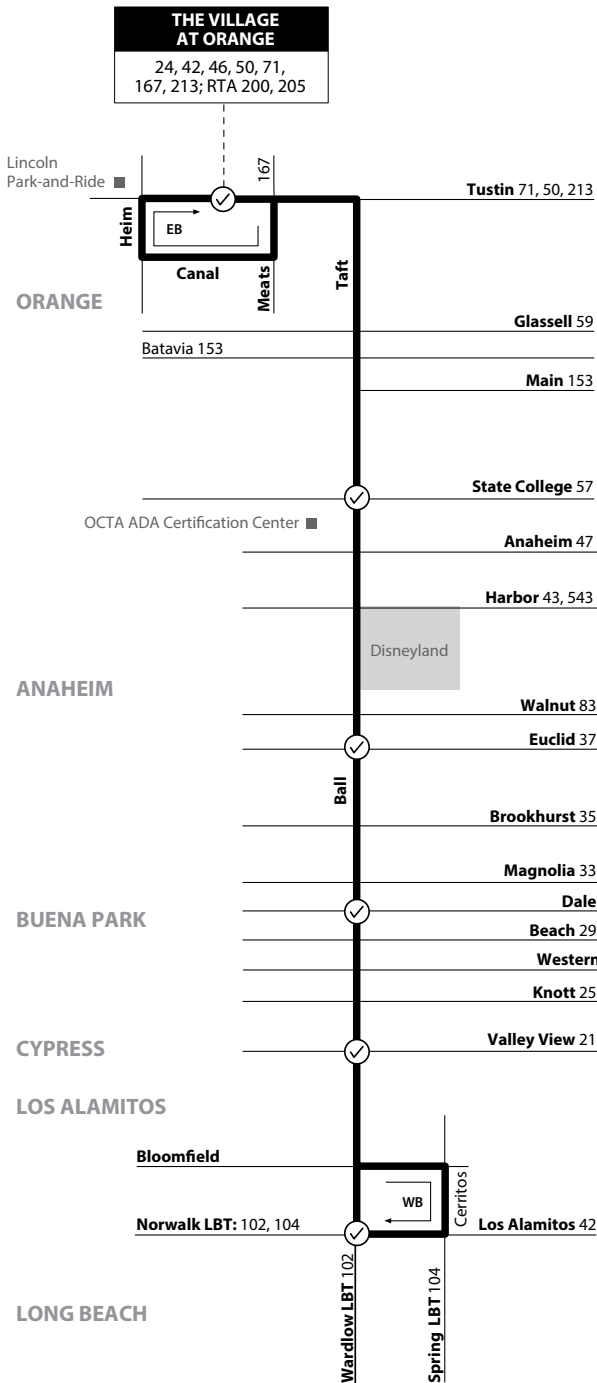

LEGEND  
LEYENDA

Scheduled Departure
 Regular Routing

LBT = Long Beach Transit | RTA = Riverside Transit Agency

Route 046/082618

Numbers on streets indicate transfers. *Números en la calle indican transbordos.*