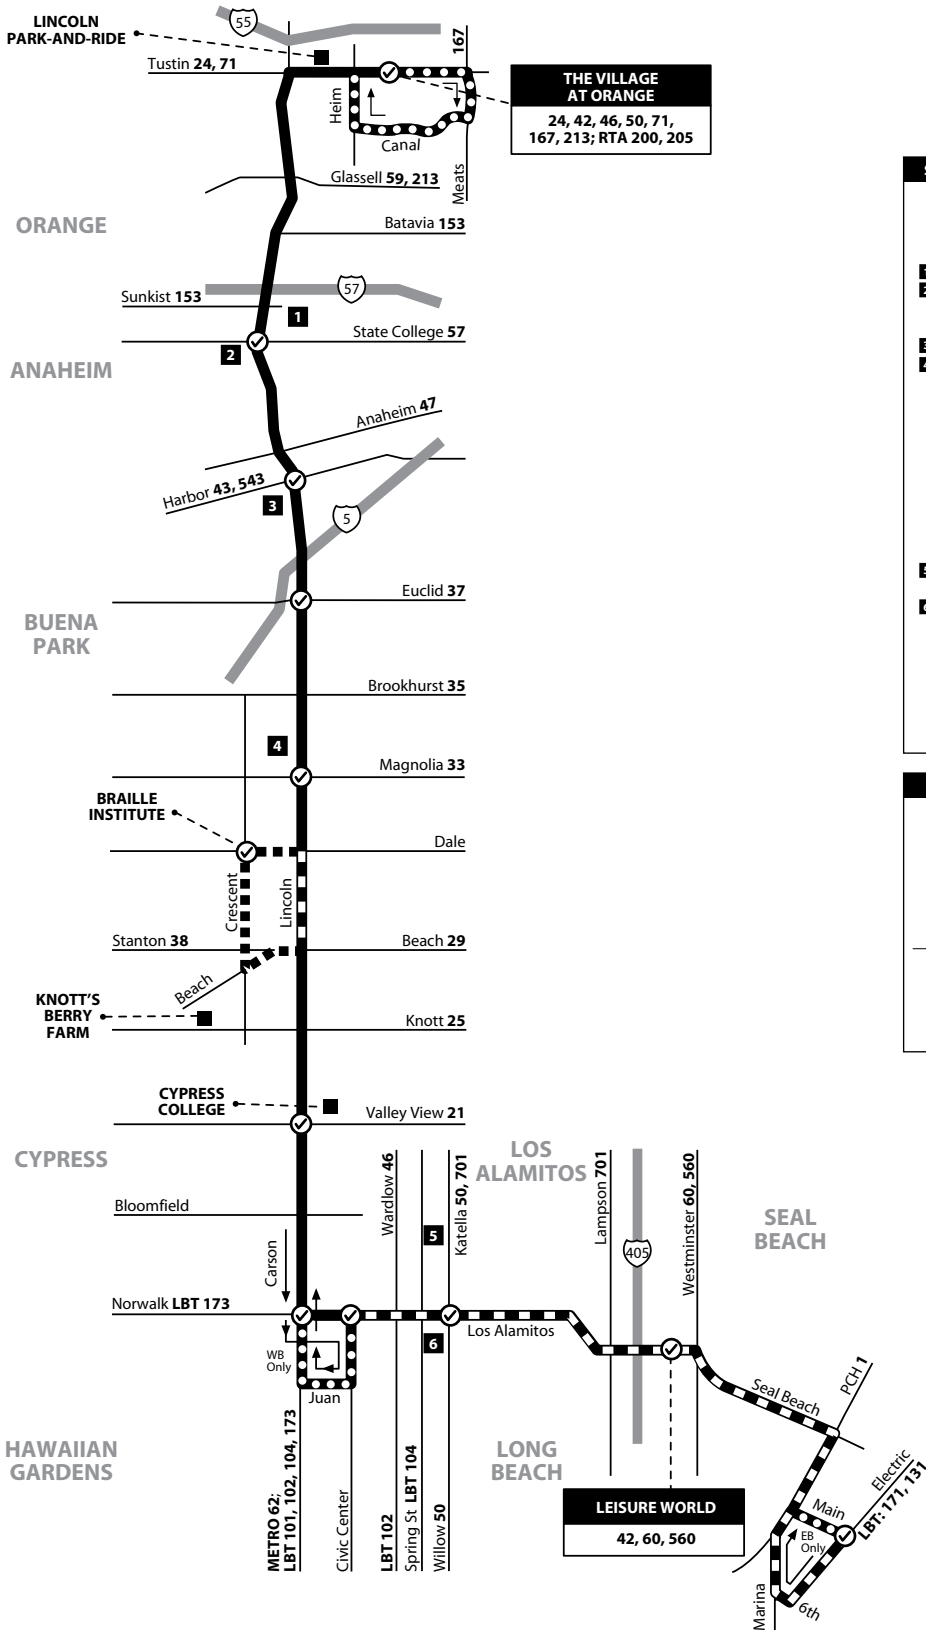

42/A

Seal Beach to Orange

via Seal Beach Blvd / Los Alamitos Blvd / Lincoln Ave

SERVICE TO / SERVICIO A	
Orange	- The Village at Orange - Lincoln Park-and-Ride
Anaheim	1 - South Junior High School 2 - Sycamore Junior High School - Anaheim Plaza - Anaheim Civic Center 3 - Anaheim High School 4 - Savanna High School - Braille Institute
Buena Park	- Knott's Berry Farm - Soak City U.S.A.
Cypress	- Senior Center - Cypress College Hawaiian Gardens - Hawaiian Gardens Library
Los Alamitos	5 - Los Alamitos High School - Los Alamitos Civic Center 6 - Oak Middle School - Boeing
Seal Beach	- Rossmoor Center - Leisure World - U.S. Naval Weapons Station - Seal Beach Civic Center - Seal Beach Library

LEGEND / LEYENDA	
	Scheduled Departure
	42A Routing
	Regular Routing
	Westbound Only
	No Service On Some Trips
1	Middle or High School
METRO	= Los Angeles Metro
RTA	= Riverside Transit Agency
LBT	= Long Beach Transit
Numbers on streets indicate transfers. Números en la calle indican transbordos.	

A = Operates alternate routing serving the Braille Institute/Opera la ruta alternativa que atiende al Braille Institute.

Seal Beach to Orange

via Seal Beach Blvd / Los Alamitos Blvd / Lincoln Ave

Saturday, Sunday & Holiday WESTBOUND To: Seal Beach