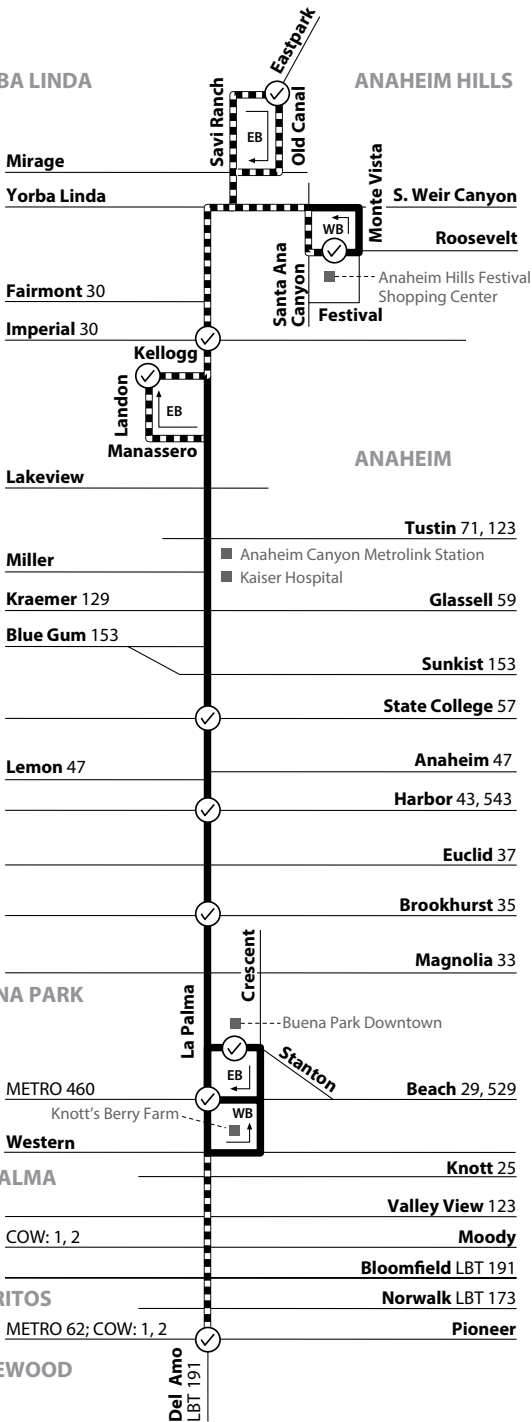

YORBA LINDA

ANAHEIM HILLS

Monday - Friday

EASTBOUND To: Anaheim Hills / Yorba Linda