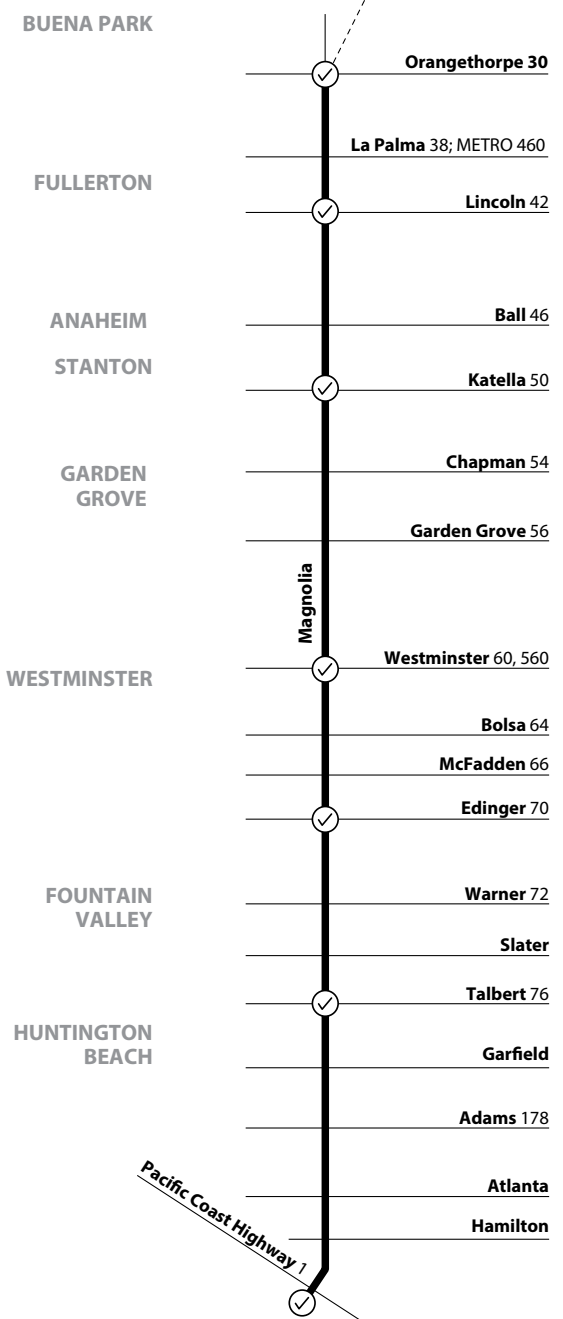

FULLERTON PARK-AND-RIDE
25, 26, 30, 33, 35, 529
721; METRO 460

Monday - Friday NORTHBOUND To: Fullerton

Magnolia & Pacific Coast Hwy	Magnolia & Talbert	Magnolia & Edinger	Magnolia & Westminster	Magnolia & Katella	Magnolia & Lincoln	Fullerton Park-and-Ride
5:26	5:37	5:43	5:50	6:01	6:10	6:19
6:06	6:17	6:23	6:30	6:41	6:50	6:59
6:39	6:54	7:01	7:09	7:22	7:32	7:42
7:20	7:35	7:42	7:50	8:03	8:13	8:23
7:57	8:13	8:20	8:30	8:42	8:53	9:02
8:37	8:53	9:00	9:10	9:22	9:33	9:42
9:18	9:33	9:40	9:50	10:02	10:12	10:21

Effective March 23, OCTA will temporarily implement a Sunday Service schedule on all days for fixed routes to help protect the health of the public and OCTA employees, while still providing critical OC Bus service. Information: ocbus.com

5:16	5:31	5:40	5:50	6:05	6:15	6:24
5:56	6:11	6:20	6:30	6:45	6:55	7:04
6:42	6:56	7:02	7:10	7:21	7:29	7:37
7:17	7:31	7:37	7:45	7:56	8:04	8:12
7:52	8:06	8:12	8:20	8:31	8:39	8:47
8:28	8:42	8:48	8:56	9:07	9:15	9:23

Monday - Friday SOUTHBOUND To: Huntington Beach

Fullerton Park-and-Ride	Magnolia & Lincoln	Magnolia & Katella	Magnolia & Westminster	Magnolia & Edinger	Magnolia & Talbert	Magnolia & Pacific Coast Hwy
4:45	4:34	4:41	4:50	4:56	5:01	5:12
5:19	5:29	5:40	5:54	6:02	6:10	6:26
5:55	6:05	6:16	6:30	6:38	6:46	7:02
6:35	6:45	6:56	7:10	7:18	7:26	7:42
7:11	7:23	7:34	7:50	7:58	8:07	8:21
7:52	8:04	8:15	8:31	8:39	8:48	9:02
8:37	8:46	8:56	9:10	9:18	9:26	9:40
9:17	9:26	9:36	9:50	9:58	10:06	10:20
9:57	10:06	10:16	10:30	10:38	10:46	11:00
10:36	10:46	10:56	11:10	11:19	11:27	11:41
11:16	11:26	11:36	11:50	11:59	12:07	12:21
11:56	12:06	12:16	12:30	12:39	12:47	1:01
12:36	12:46	12:56	1:10	1:19	1:27	1:41
1:16	1:26	1:36	1:50	1:59	2:07	2:21
1:56	2:06	2:16	2:30	2:39	2:47	3:01
2:33	2:45	2:56	3:11	3:21	3:28	3:42
3:16	3:27	3:37	3:50	3:59	4:07	4:22
3:56	4:07	4:17	4:30	4:39	4:47	5:02
4:36	4:47	4:57	5:10	5:19	5:27	5:42
5:17	5:28	5:38	5:51	6:00	6:08	6:23
5:56	6:08	6:18	6:32	6:39	6:47	7:01
6:40	6:50	6:59	7:10	7:17	7:24	7:38
7:20	7:30	7:39	7:50	7:57	8:04	8:18

LEGEND
LEYENDA

Scheduled Departure
Regular Routing

METRO = Los Angeles Metro

Numbers on streets indicate transfers. *Números en la calle indican transbordos.*

Route 033/010419

MAP NOT TO SCALE