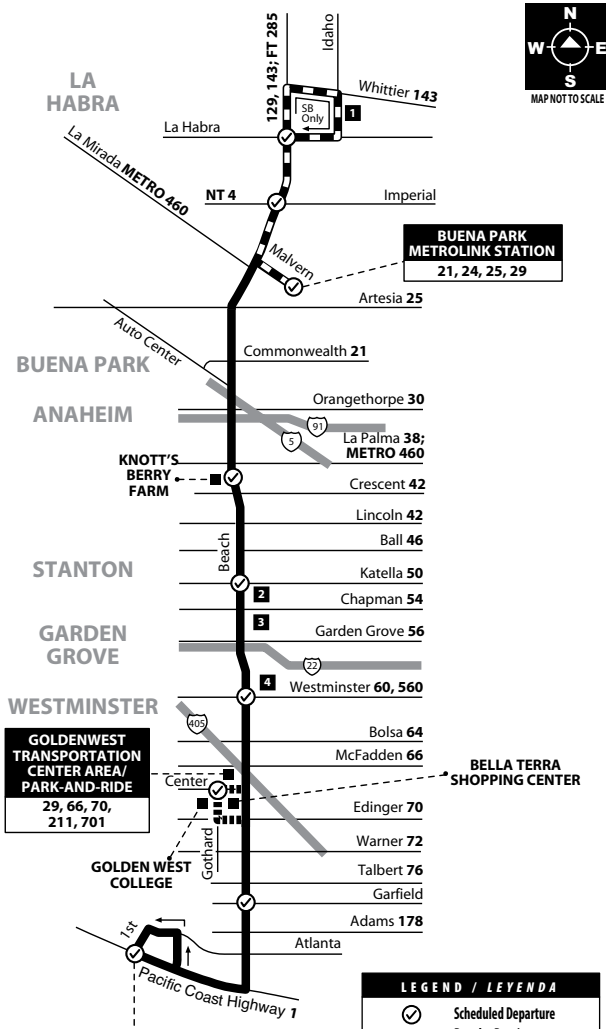

29/A

La Habra to Huntington Beach via Beach Blvd

LEGEND / LEYENDA

- Scheduled Departure
- Regular Routing
- No Service On Some Trips
- 29A Routing
- Middle or High School

METRO = Los Angeles Metro
NT = Norwalk Transit
FT = Foothill Transit

Numbers on streets indicate transfers.
 Números en la calle indican transbordos.

SERVICE TO / SERVICIO A

| | |
|----------------------------------|---|
| La Habra | Garden Grove |
| - La Habra Market Place | 2 - Rancho Alamitos High School |
| 1 - La Habra High School | - The Village Center |
| - Whittier Christian High School | 3 - Alamitos Intermediate School |
| Buena Park | Westminster |
| - Buena Park (Metrolink Station) | 4 - Warner Middle School |
| - Buena Park Civic Center | - West County Courthouse |
| - Medieval Times | - Westminster Civic Center |
| - Knott's Berry Farm | Huntington Beach |
| - Soak City U.S.A. | - Golden West College |
| Anaheim | - Goldenwest Transportation Center |
| - West Anaheim Medical Center | - Bella Terra Shopping Center |
| Stanton | - Huntington Beach Hospital |
| - Stanton Civic Center | - Five Points Shopping Center |
| | - Huntington City Beach |
| | - Pacific City Shopping Center |

A = These trips serve the Goldenwest Transportation Center.
Estos viajes se detienen en el Centro de Transporte Goldenwest.

Saturday SOUTHBOUND To: Huntington Beach

Sunday & Holiday NORTHBOUND To: La Habra