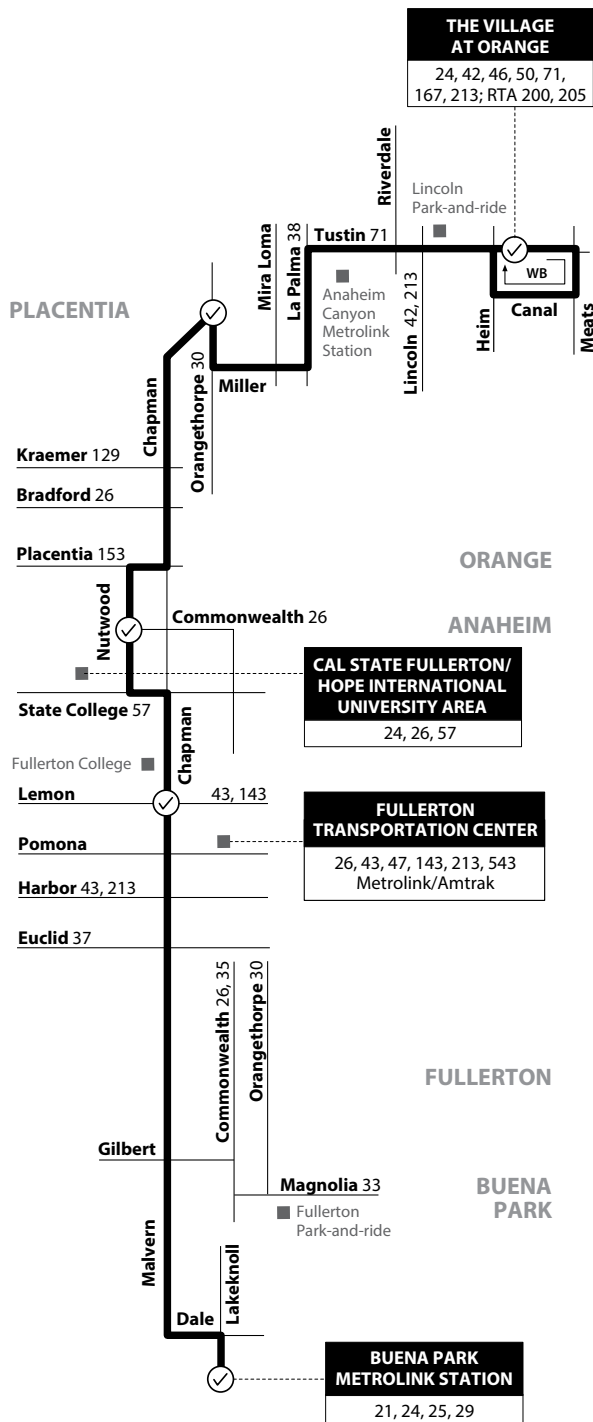

**NOTE:** No weekend service.  
**NOTA:** No hay servicio los fines de semana.

**Buena Park to Orange**  
 via Malvern Ave / Chapman Ave / Tustin Ave

**LEGEND**  
**LEYENDA**

Scheduled Departure    Regular Routing

METRO = Los Angeles Metro | RTA = Riverside Transit Agency

Route 024/082618    Numbers on streets indicate transfers. *Números en la calle indican transferidos.*

MAP NOT TO SCALE

**Monday - Friday**  
**EASTBOUND To: Orange**

Buena Park Metrolink Station	Chapman & Lemon	Nutwood & Commonwealth	Orangethorpe & Chapman	Village At Orange
5:00	5:12	5:19	5:27	5:40
5:57	6:09	6:16	6:24	6:37
6:57	7:13	7:23	7:34	7:48
7:57	8:13	8:23	8:34	8:48
8:57	9:13	9:22	9:30	9:43
10:00	10:16	10:25	10:33	10:46
11:00	11:15	11:25	11:35	11:49
<b>12:00</b>	<b>12:15</b>	<b>12:25</b>	<b>12:35</b>	<b>12:49</b>
1:03	1:18	1:28	1:38	1:52
2:05	2:20	2:30	2:40	2:54
3:01	3:17	3:31	3:42	3:58
3:59	4:15	4:29	4:40	4:56
4:59	5:15	5:29	5:40	5:56
6:03	6:17	6:26	6:36	6:49
7:17	7:31	7:40	7:50	8:03
8:09	8:22	8:31	8:40	8:51
9:08	9:21	9:30	9:39	9:50

**Monday - Friday**  
**WESTBOUND To: Buena Park**

Village At Orange	Chapman & Orangethorpe	Nutwood & Commonwealth	Chapman & Lemon	Buena Park Metrolink Station
5:04	5:19	5:27	5:34	5:47
5:55	6:15	6:26	6:35	6:50
6:55	7:15	7:26	7:35	7:50
7:58	8:16	8:27	8:36	8:50
8:58	9:16	9:27	9:36	9:50
9:56	10:14	10:25	10:34	10:48
10:56	11:14	11:25	11:34	11:48
11:59	<b>12:17</b>	<b>12:28</b>	<b>12:37</b>	<b>12:51</b>
<b>12:59</b>	1:17	1:28	1:39	1:55
2:02	2:20	2:31	2:42	2:58
3:04	3:23	3:35	3:45	4:01
4:08	4:27	4:39	4:49	5:05
5:06	5:25	5:37	5:47	6:03
6:15	6:32	6:41	6:50	7:03
7:11	7:28	7:37	7:46	7:59
8:10	8:27	8:36	8:45	8:58