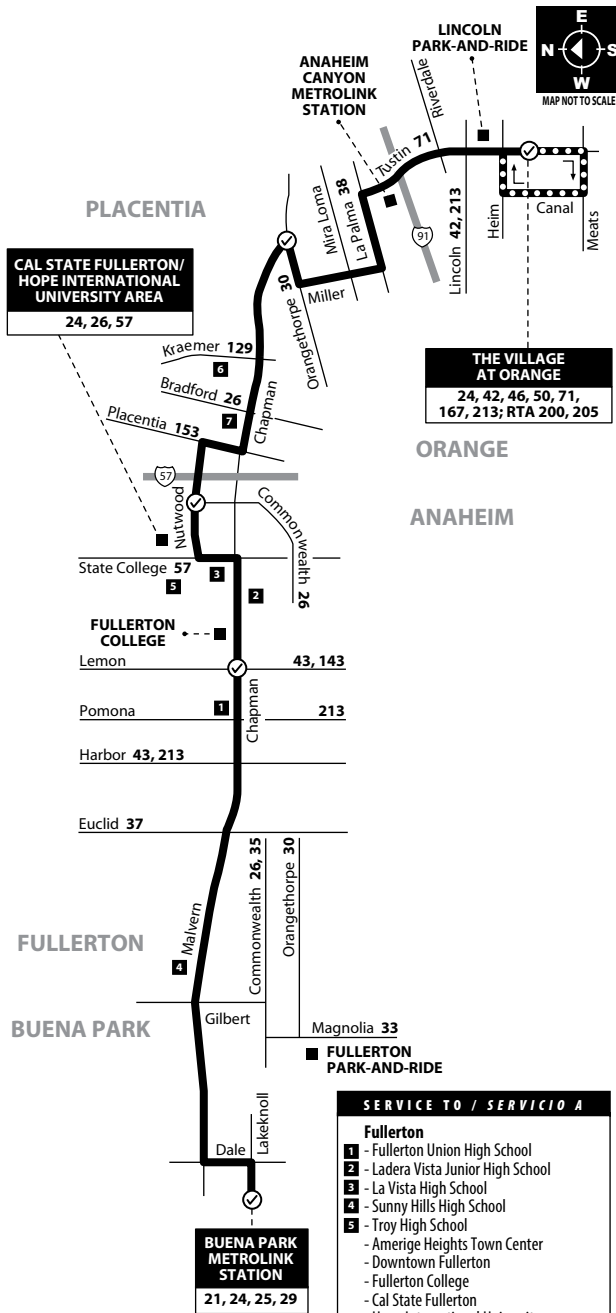

**NOTE:** No weekend service.  
**NOTA:** No hay servicio los fines de semana.

**Buena Park to Orange**  
 via Malvern Ave / Chapman Ave / Tustin Ave

**LEGEND / LEYENDA**

- Scheduled Departure
- Regular Routing
- Westbound Only
- Middle or High School

METRO = Los Angeles Metro  
 RTA = Riverside Transit Agency  
 Numbers on streets indicate transfers.  
 Números en la calle indican transbordos.

**SERVICE TO / SERVICIO A**

**Fullerton**

- 1 - Fullerton Union High School
- 2 - Ladera Vista Junior High School
- 3 - La Vista High School
- 4 - Sunny Hills High School
- 5 - Troy High School

- Amerige Heights Town Center  
 - Downtown Fullerton  
 - Fullerton College  
 - Cal State Fullerton  
 - Hope International University

**Placentia**

- 6 - Kraemer Middle School
- 7 - Valencia High School

**Monday - Friday**  
**WESTBOUND To: Buena Park**

Village At Orange	Chapman & Orangethorpe	Nutwood & Commonwealth	Chapman & Lemon	Buena Park Metrolink Station
5:04	5:19	5:27	5:34	5:47
5:55	6:15	6:26	6:35	6:50
6:55	7:15	7:26	7:35	7:50
7:58	8:16	8:27	8:36	8:50
8:58	9:16	9:27	9:36	9:50
9:56	10:14	10:25	10:34	10:48
10:56	11:14	11:25	11:34	11:48
11:59	<b>12:17</b>	<b>12:28</b>	<b>12:37</b>	<b>12:51</b>
<b>12:59</b>	<b>1:17</b>	<b>1:28</b>	<b>1:39</b>	<b>1:55</b>
2:02	2:20	2:31	2:42	2:58
3:04	3:23	3:35	3:45	4:01
4:08	4:27	4:39	4:49	5:05
5:06	5:25	5:37	5:47	6:03
6:15	6:32	6:41	6:50	7:03
7:11	7:28	7:37	7:46	7:59
8:10	8:27	8:36	8:45	8:58