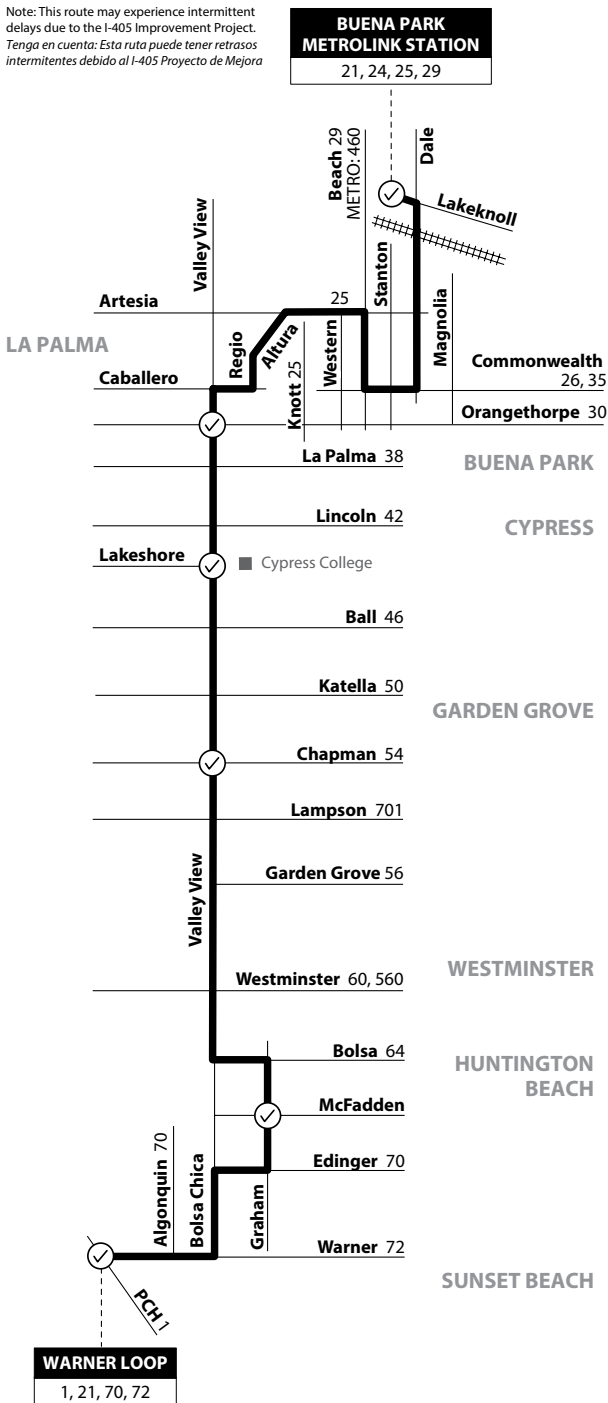

21 Buena Park to Sunset Beach

via Valley View St / Bolsa Chica Rd

NOTE: No weekend or midday service.
NOTA: No hay servicio los fines de semana o el servicio del mediodía.

LEGEND
LEYENDA

Scheduled Departure
Regular Routing

Route 021/010419 Numbers on streets indicate transfers. *Números en la calle indican transbordos.*

MAP NOT TO SCALE

Monday - Friday NORTHBOUND To: Buena Park

Warner & Pch	Graham & Mcfadden	Valley View & Chapman	Cypress College	Valley View & Orangethorpe	Buena Park Metrolink Station
5:35	5:45	5:59	6:07	6:15	6:34
6:35	6:45	6:59	7:07	7:15	7:34
7:30	7:42	7:56	8:06	8:14	8:34
8:30	8:42	8:56	9:06	9:14	9:34
1:40	1:52	2:06	2:16	2:24	2:44
2:40	2:53	3:10	3:21	3:30	3:47
3:30	3:43	4:00	4:11	4:20	4:37
4:36	4:49	5:07	5:19	5:29	5:46
5:45	5:57	6:11	6:20	6:29	6:46
6:59	7:09	7:20	7:26	7:32	7:46
7:46	7:56	8:07	8:13	8:19	8:33

Monday - Friday SOUTHBOUND To: Sunset Beach

Buena Park Metrolink Station	Valley View & Orangethorpe	Cypress College	Valley View & Chapman	Graham & Mcfadden	Warner & Pch
5:16	5:33	5:39	5:48	5:59	6:10
6:17	6:35	6:43	6:53	7:09	7:20
7:17	7:35	7:43	7:53	8:09	8:20
8:10	8:32	8:43	8:56	9:09	9:19
9:05	9:27	9:38	9:51	10:04	10:14
2:12	2:31	2:39	2:49	3:04	3:15
3:12	3:31	3:39	3:49	4:04	4:15
4:16	4:35	4:43	4:53	5:08	5:19
5:19	5:37	5:44	5:53	6:08	6:23
6:21	6:39	6:46	6:55	7:10	7:20
7:15	7:32	7:38	7:46	7:56	8:05
8:10	8:27	8:33	8:41	8:51	9:00

SERVICE TO / SERVICIO A

Buena Park	Garden Grove
- Buena Park Metrolink Station	- Hilton D. Bell Intermediate School
La Palma	Westminster
- John F. Kennedy High School	- Centerpointe
- Centerpointe	Huntington Beach
Cypress	- Marina High School
- Cypress High School	- Boeing
- Cypress College	- Huntington Beach Industrial Area
	Sunset Beach