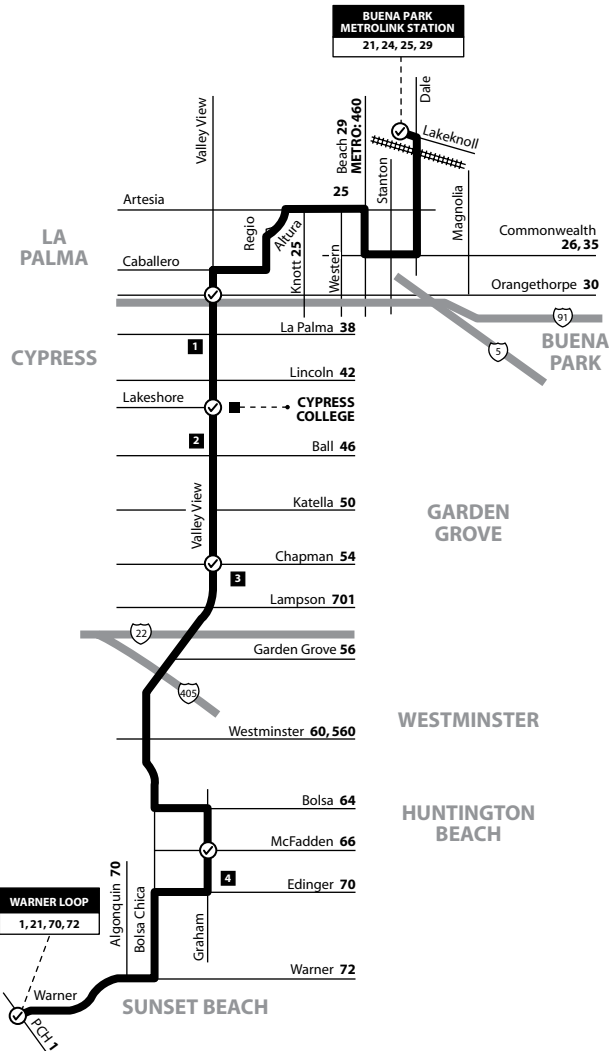

21

Buena Park to Sunset Beach via Valley View St / Bolsa Chica Rd

NOTE: No weekend or midday service.
 NOTA: No hay servicio los fines de semana
 o el servicio del mediodía.

SERVICE TO / SERVICIO A	
Buena Park	- Buena Park Metrolink Station
La Palma	- John F. Kennedy High School
1	- Centerpointe
Cypress	- Cypress High School
2	- Cypress College
Garden Grove	- Hilton D. Bell Intermediate School
3	- Westminster
Huntington Beach	- Marina High School
4	- Boeing
	- Huntington Beach Industrial Area
Sunset Beach	

LEGEND / LEYENDA	
	Scheduled Departure
	Regular Routing
	Middle or High School
METRO	= Los Angeles Metro
Numbers on streets indicate transfers. Números en la calle indican transbordos.	

Route 021/121217

Monday - Friday NORTHBOUND To: Buena Park

Warner & Pch	Graham & McFadden	Valley View & Chapman	Cypress College	Valley View & Orangethorpe	Buena Park Metrolink Station
5:35	5:45	5:59	6:07	6:15	6:34
6:35	6:45	6:59	7:07	7:15	7:34
7:30	7:42	7:56	8:06	8:14	8:34
8:30	8:42	8:56	9:06	9:14	9:34
1:40	1:52	2:06	2:16	2:24	2:44
2:40	2:53	3:10	3:21	3:30	3:47
3:30	3:43	4:00	4:11	4:20	4:37
4:36	4:49	5:07	5:19	5:29	5:46
5:45	5:57	6:11	6:20	6:29	6:46
6:59	7:09	7:20	7:26	7:32	7:46
7:46	7:56	8:07	8:13	8:19	8:33

Monday - Friday SOUTHBOUND To: Sunset Beach

Buena Park Metrolink Station	Valley View & Orangethorpe	Cypress College	Valley View & Chapman	Graham & McFadden	Warner & Pch
5:16	5:33	5:39	5:48	5:59	6:10
6:17	6:35	6:43	6:53	7:09	7:20
7:17	7:35	7:43	7:53	8:09	8:20
8:10	8:32	8:43	8:56	9:09	9:19
9:05	9:27	9:38	9:51	10:04	10:14
2:12	2:31	2:39	2:49	3:04	3:15
3:12	3:31	3:39	3:49	4:04	4:15
4:16	4:35	4:43	4:53	5:08	5:19
5:19	5:37	5:44	5:53	6:08	6:23
6:21	6:39	6:46	6:55	7:10	7:20
7:15	7:32	7:38	7:46	7:56	8:05
8:10	8:27	8:33	8:41	8:51	9:00