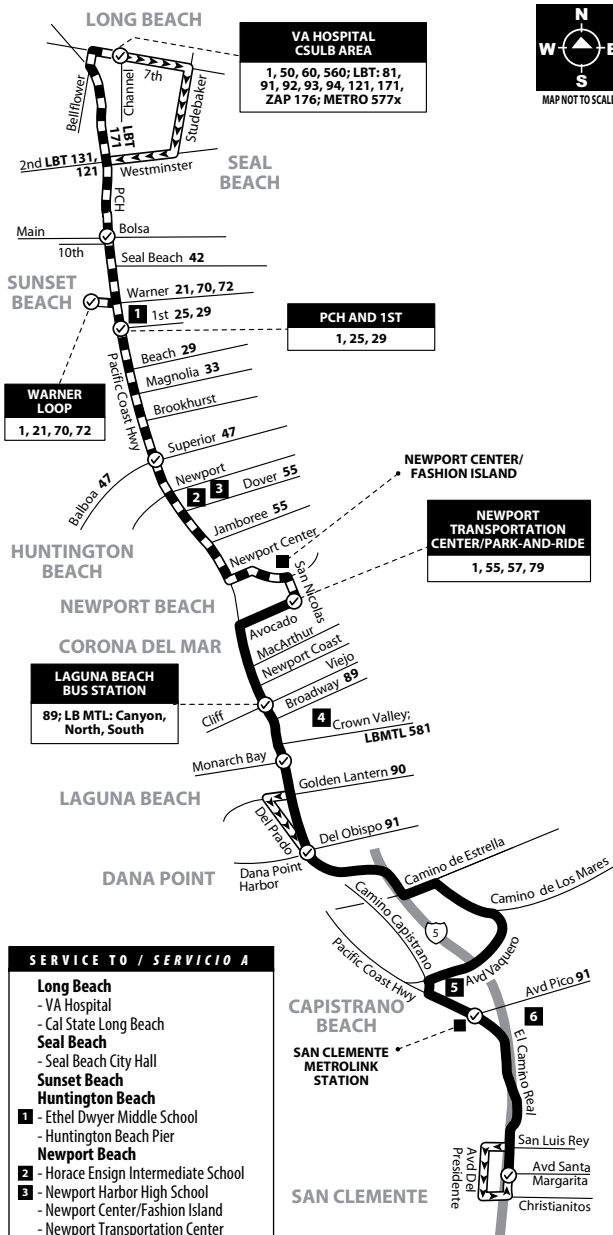

1 Long Beach to San Clemente

via Pacific Coast Hwy

- SERVICIO TO / SERVICIO A**
- Long Beach**
 - VA Hospital
 - Cal State Long Beach
 - Seal Beach**
 - Seal Beach City Hall
 - Sunset Beach**
 - Huntington Beach**
 - 1 - Ethel Dwyer Middle School
 - Huntington Beach Pier
 - Newport Beach**
 - 2 - Horace Ensign Intermediate School
 - 3 - Newport Harbor High School
 - Newport Center/Fashion Island
 - Newport Transportation Center
 - Newport Civic Center and Park
 - Hoag Hospital
 - Corona del Mar**
 - Emerald Bay
 - 4 Laguna Beach**
 - Laguna Beach High School
 - Laguna Beach Bus Station
 - Laguna Beach Civic Center
 - Monarch Bay
 - Mission Hospital
 - Dana Point**
 - Salt Creek Beach
 - Dana Point Harbor
 - 5 Capistrano Beach**
 - 6 San Clemente**
 - Shorecliffs Middle School
 - San Clemente High School
 - San Clemente (Metrolink Station)

LEGEND / LEYENDA

- Scheduled Departure
- Regular Routing
- Southbound Only
- No Service On Some Trips
- Middle or High School

LBT = Long Beach Transit
 LB MTL = Laguna Beach Municipal Transit Lines
 METRO = Los Angeles Metro