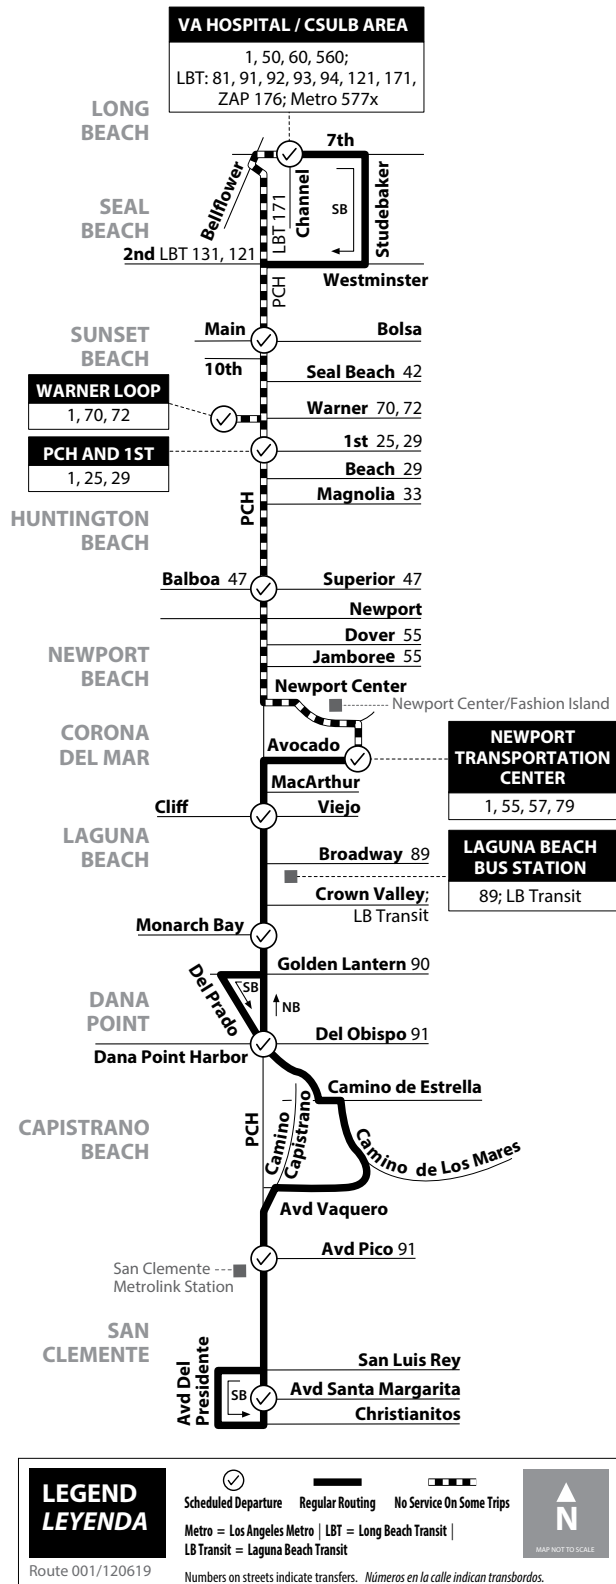

# 1 Long Beach to San Clemente

via Pacific Coast Hwy

## Monday - Friday NORTHBOUND To: Long Beach

El Camino & Santa Margarita	El Camino Real & Avd Pico	Pacific Coast Hwy & Del Obispo	Pacific Coast Hwy & Crown Valley	Pacific Coast Hwy & Viejo	Newport Transportation Center	Pacific Coast Hwy & Superior	Coast Highway & Huntington	Warner & Pacific Coast Hwy	Pacific Coast Hwy & Bolsa	7th & Channel
4:34	4:45	4:57	5:05	5:17	5:33	5:46	5:55	6:05	6:15	6:27
5:29	5:40	5:52	6:00	6:12	6:28	6:41	6:50	7:02	7:10	7:22
5:52	6:05	6:17	6:26	6:46	7:03					
6:27	6:40	6:52	7:01	7:21	7:38	7:50	8:00	8:14	8:24	8:36
6:50	7:05	7:19	7:29	7:51	8:13					
7:25	7:40	7:54	8:04	8:26	8:48	9:05	9:17	9:29	9:38	9:50
8:00	8:15	8:30	8:40	9:03	9:25					
8:35	8:50	9:05	9:15	9:39	9:61					
9:10	9:25	9:40	9:50	10:15	10:37					
9:45	10:00	10:15	10:25	10:50	11:12					
10:20	10:35	10:50	11:00	11:25	11:47					
11:05	11:20	11:35	11:45	12:10	12:32					
11:40	11:55	12:10	12:20	12:45	13:07					
12:25	12:40	12:55	13:05	13:30	13:52					
1:00	1:15	1:30	1:40	2:05	2:27	2:54	3:09	3:25	3:37	3:50
1:46	2:01	2:17	2:27	2:50	3:13					
2:21	2:36	2:52	3:03	3:25	3:48	4:09	4:24	4:40	4:52	5:05
2:56	3:11	3:27	3:38	4:00	4:23					
3:27	3:42	3:57	4:12	4:33	4:58	5:18	5:31	5:47	5:59	6:14
4:02	4:17	4:34	4:47	5:08	5:33					
4:37	4:52	5:09	5:22	5:43	6:08	6:28	6:41	6:57	7:09	7:24
5:32	5:45	5:59	6:10	6:25	6:43					
6:07	6:20	6:34	6:45	7:00	7:18	7:32	7:42	7:53	8:02	8:14
6:42	6:55	7:09	7:20	7:35	7:53					
7:17	7:30	7:44	7:55	8:10	8:28	8:42	8:52	9:03	9:12	9:24
7:57	8:10	8:24	8:35	8:50	9:08					
8:47	8:59	9:10	9:19	9:33	9:49	10:03	10:12	10:23	10:32	10:45