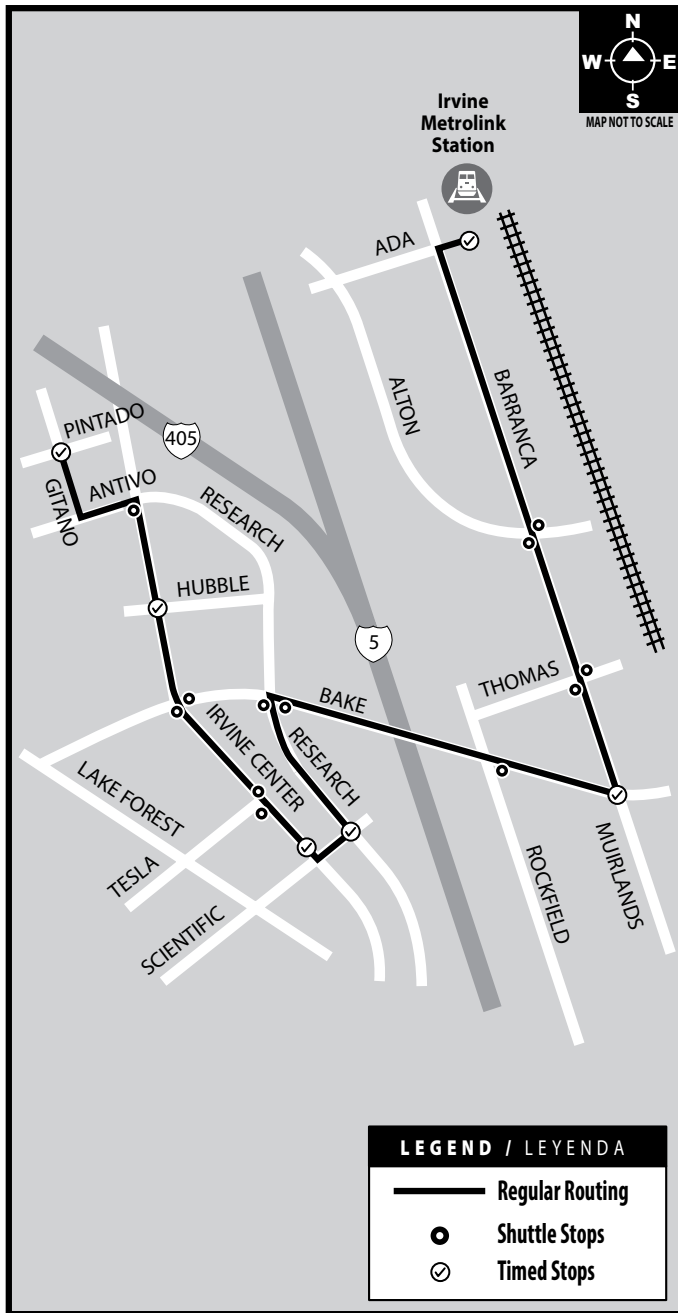

iSHUTTLE ROUTE 404E

Monday - Friday NORTHBOUND To: Irvine Station

Gitano & Pintado	Irvine Center & Hubble	Research & Scientific	Muirlands & Bake	Irvine Station
6:28	6:31	6:35	6:43	6:49
6:50	6:53	6:57	7:05	7:11
7:16	7:19	7:23	7:31	7:37
7:33	7:36	7:40	7:48	7:54
7:47	7:50	7:54	8:02	8:08
8:12	8:15	8:19	8:27	8:33
8:23	8:26	8:30	8:38	8:44
8:37	8:40	8:44	8:52	8:58
3:01	3:05	3:09	3:17	3:24
3:20	3:24	3:28	3:36	3:43
3:33	3:37	3:41	3:49	3:56
3:54	3:58	4:02	4:10	4:17
4:19	4:22	4:27	4:35	4:41
4:37	4:40	4:45	4:53	4:59
4:52	4:56	5:01	5:08	5:14
5:09	5:13	5:18	5:25	5:31
5:29	5:33	5:38	5:45	5:51
5:41	5:45	5:50	5:57	6:03
6:06	6:10	6:15	6:22	6:28

Monday - Friday SOUTHBOUND To: Los Olivos Apartments

Irvine Station	Muirlands & Bake	Irvine Center & Scientific	Irvine Center & Hubble	Gitano & Pintado
6:07	6:12	6:18	6:22	6:27
6:29	6:34	6:40	6:44	6:49
6:55	7:00	7:06	7:10	7:15
7:11	7:16	7:22	7:26	7:31
7:26	7:31	7:37	7:41	7:46
7:48	7:55	8:03	8:06	8:11
7:58	8:05	8:13	8:16	8:21
8:13	8:20	8:28	8:31	8:36
8:42	8:49	8:57	9:00	9:05
8:54	9:01	9:09	9:12	9:17
9:08	9:15	9:23	9:26	9:31
3:26	3:32	3:40	3:44	3:49
3:45	3:51	3:59	4:03	4:08
3:58	4:04	4:12	4:16	4:21
4:19	4:25	4:33	4:37	4:42
4:43	4:49	4:57	5:01	5:06
5:01	5:07	5:15	5:19	5:24
5:16	5:22	5:30	5:34	5:39
5:33	5:39	5:47	5:51	5:56