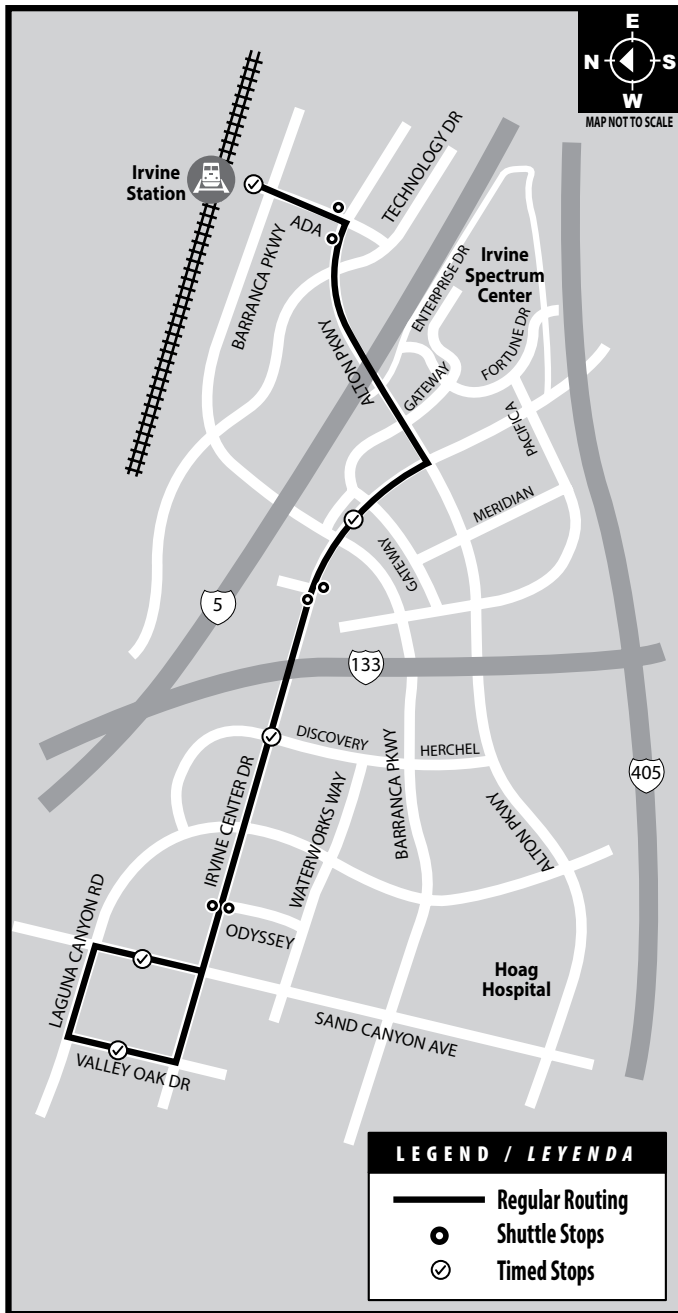

iSHUTTLE ROUTE 402C

Monday - Friday EASTBOUND To: Irvine Station

Capital Group & Valley Oak	Capitol Group & Sand Canyon	Irvine Center & Discovery	Irvine Center & Barranca	Irvine Station
3:11	3:14	3:16	3:18	3:24
3:30	3:33	3:35	3:37	3:43
3:43	3:46	3:48	3:50	3:56
3:58	4:01	4:10
4:10	4:13	4:15	4:17	4:23
4:17	4:20	4:22	4:24	4:30
4:29	4:32	4:34	4:36	4:42
4:46	4:49	4:51	4:53	4:59
5:02	5:05	5:07	5:09	5:15
5:15	5:18	5:20	5:22	5:28
5:24	5:27	5:29	5:31	5:37
5:38	5:41	5:43	5:45	5:51
5:47	5:50	5:52	5:54	6:00
6:14	6:17	6:19	6:21	6:27

Monday - Friday WESTBOUND To: Capital Group

Irvine Station	Irvine Center & Gateway	Irvine Center & Discovery	Capital Group & Valley Oak	Capitol Group & Sand Canyon
6:07	6:11	6:14	6:17	6:20
6:29	6:33	6:36	6:39	6:42
6:55	6:59	7:02	7:05	7:08
7:11	7:15	7:18	7:21	7:24
7:26	7:30	7:33	7:36	7:39
7:27	7:31	7:34	7:37	7:40
7:48	7:52	7:55	7:58	8:01
7:56	8:00	8:03	8:06	8:09
8:13	8:17	8:20	8:23	8:26
8:27	8:31	8:34	8:37	8:40
8:42	8:46	8:49	8:52	8:55
8:54	8:58	9:01	9:04	9:07
9:08	9:12	9:15	9:18	9:21

iShuttle Fares

- \$1.00 Peak Commute Hours
- FREE Riders Presenting Valid Metrolink Pass/Ticket
- FREE Riders Presenting Valid OCTA Pre-paid Day Pass or Multi-day Pass
- \$5.00 Pre-Paid 10-Ride Card (Available for purchase from shuttle driver)