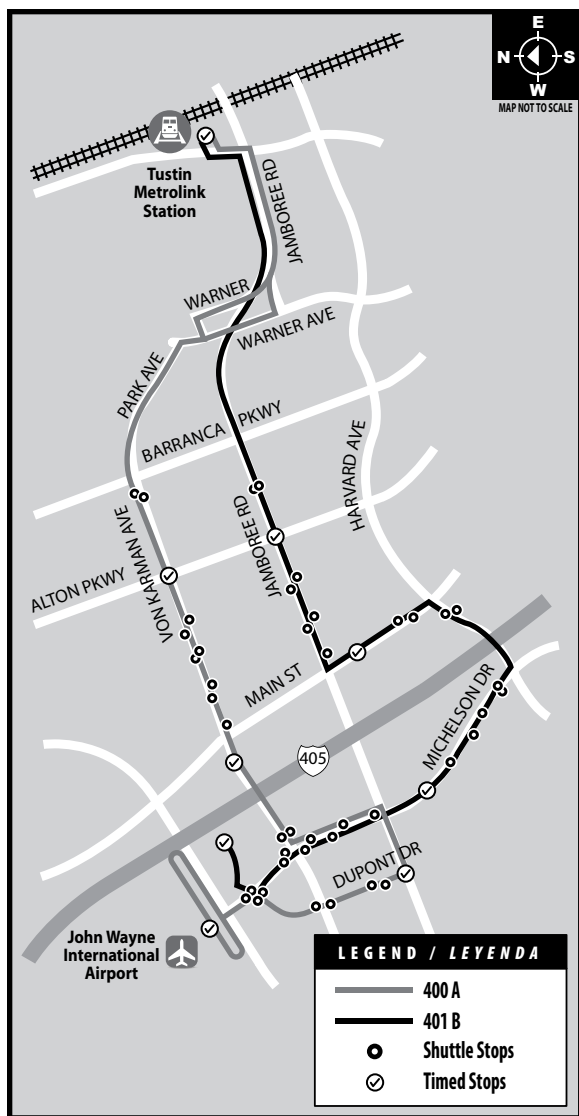

iShuttle Route 400A & 401B

400A

Monday - Friday
SOUTHBOUND To:
John Wayne Airport

Tustin Metrolink Station	Von Karman & Alton	Von Karman & Main	Jamboree & Dupont	John Wayne Airport (Lower Level)
6:09	6:18	6:22	6:27	6:35
6:44	6:53	6:57	7:02	7:10
7:18	7:27	7:31	7:36	7:44
7:28	7:37	7:41	7:46	7:54
7:51	8:00	8:04	8:09	8:17
8:05	8:14	8:18	8:23	8:31
8:34	8:43	8:47	8:52	9:00
9:00	9:09	9:13	9:18	9:26
3:49	3:58	4:02	4:07	4:15
4:24	4:33	4:37	4:42	4:50
4:46	4:55	4:59	5:04	5:12
4:53	5:02	5:06	5:14	5:24
5:21	5:30	5:34	5:39	5:47
5:34	5:43	5:47	5:52	6:00
5:52	6:01	6:05	6:10	6:18
6:50	6:59	7:03	7:08	7:16

400A

Monday - Friday
NORTHBOUND To:
Tustin Station

John Wayne Airport (Lower Level)	Jamboree & Dupont	Von Karman & Morse	Von Karman & Alton	Tustin Metrolink Station
5:35	5:41	5:46	5:50	6:00
6:05	6:11	6:16	6:20	6:30
6:40	6:46	6:51	6:55	7:05
6:53	6:59	7:04	7:08	7:18
7:30	7:36	7:41	7:45	7:55
7:53	7:59	8:04	8:08	8:18
8:26	8:32	8:37	8:41	8:51
3:20	3:26	3:31	3:35	3:45
3:33	3:39	3:44	3:48	3:58
3:44	3:50	3:55	3:59	4:09
4:18	4:24	4:29	4:33	4:43
4:43	4:49	4:54	4:58	5:08
4:50	4:56	5:01	5:05	5:15
5:17	5:23	5:28	5:32	5:42
6:13	6:19	6:24	6:28	6:38

401B

Monday - Friday
SOUTHBOUND To:
Business Center Dr.

Tustin Metrolink Station	Jamboree & Alton	Main & Park Plaza	Michelson & Carlson	2101 Business Center
6:09	6:16	6:20	6:27	6:32
6:44	6:51	6:55	7:02	7:07
7:18	7:25	7:29	7:36	7:41
7:28	7:35	7:39	7:46	7:51
7:51	7:58	8:02	8:09	8:14
8:05	8:12	8:16	8:23	8:28
8:34	8:41	8:45	8:52	9:02
9:00	9:07	9:11	9:18	9:28
2:40	2:47	2:51	2:58	3:03
3:49	3:56	4:00	4:07	4:12
4:24	4:31	4:35	4:42	4:47
4:46	4:53	4:57	5:04	5:09
4:53	5:00	5:04	5:14	5:21
5:21	5:28	5:32	5:39	5:44
5:34	5:41	5:45	5:52	5:57
5:52	5:59	6:03	6:10	6:15
6:50	6:57	7:01	7:08	7:13
7:31	7:38	7:42	7:49	7:54