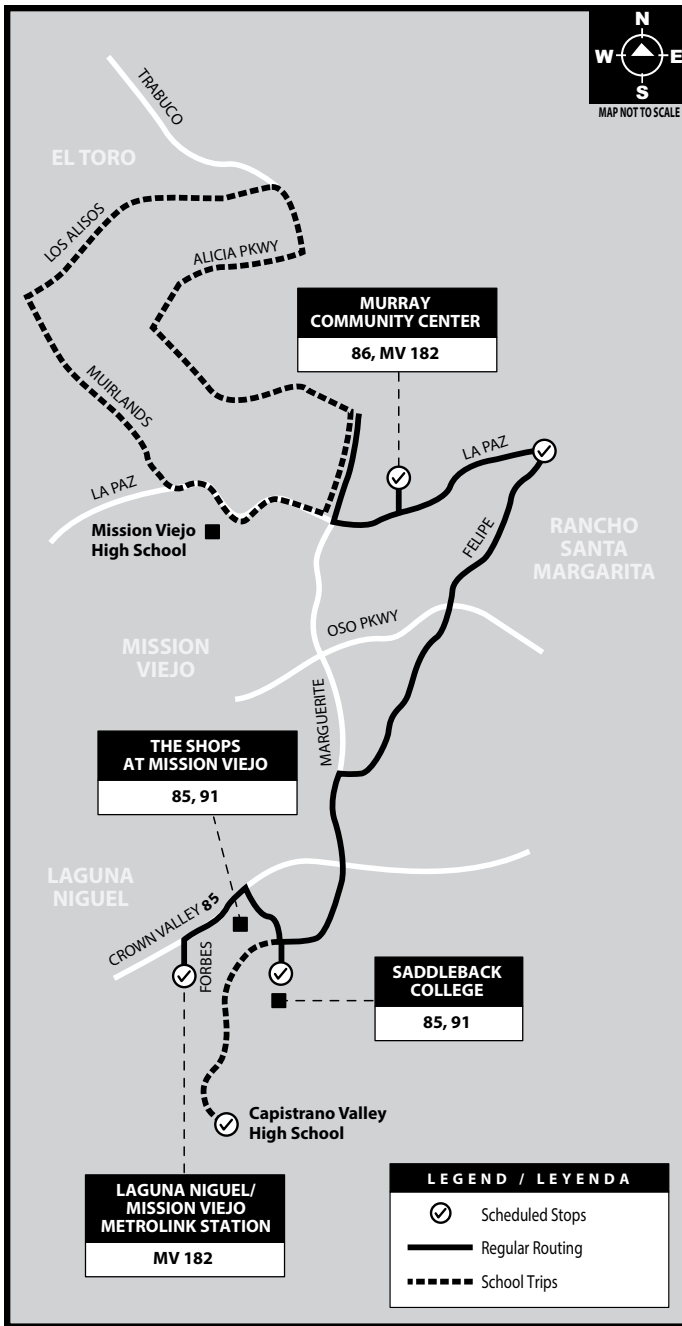

Mission Viejo Shuttle Route 182

Monday - Friday NORTHBOUND to: Mission Viejo

	Laguna Niguel Metrolink Station	Capistrano Valley High School	Saddleback College	Felipe & La Paz	Murray Community Center
	6:30	6:38	6:54	7:00
	7:19	7:27	7:43	7:49
	7:56	8:04	8:16	8:21
	8:28	8:36	8:48	8:53
	9:00	9:08	9:20	9:25
	9:30	9:38	9:50	9:55
	10:20	10:28	10:40	10:45
	10:52	11:00	11:12	11:17
	11:30	11:38	11:50	11:55
	11:52	12:00	12:12	12:17
	12:34	12:42	12:54	12:59
	1:05	1:13	1:25	1:30
	1:40	1:48	2:00	2:05
	2:05	2:14	2:29	2:35
		2:53	3:03	3:19	3:22
S	2:44	3:01	3:11	3:27	3:30
NS	3:02	3:11	3:27	3:30
	4:50	4:56	5:07	5:12
	5:03	5:20	5:28	5:43	5:49
	5:58	6:04	6:15	6:20

Monday - Friday SOUTHBOUND to: Laguna Niguel

	Murray Community Center	Felipe & La Paz	Saddleback College	Capistrano Valley High School	Laguna Niguel Metrolink Station	Mission Viejo High School (F)	Murray Community Center (F)
	5:47	5:52	6:07	6:15		
	6:21	6:26	6:35	6:46		
	7:06	7:11	7:26	7:35	7:46		
	7:18	7:23	7:38	7:46		
	7:52	7:56	8:08	8:18		
	8:24	8:28	8:40	8:50		
	8:56	9:00	9:12	9:22		
	9:28	9:32	9:44	9:54		
	9:58	10:02	10:14	10:24		
	10:48	10:52	11:04	11:14		
	11:20	11:24	11:36	11:46		
	11:58	12:02	12:14	12:24		
	12:20	12:24	12:36	12:46		
	1:02	1:05	1:18	1:29		
	1:33	1:36	1:49	2:00		
	2:08	2:11	2:23	2:34		
	3:26	3:38	4:16
	4:09	4:12	4:22	4:32		
	4:28	4:33	4:44	4:55		
	5:15	5:20	5:31	5:42		

S = Operates on days Capistrano Valley High School is in session.
F = Times are approximate.
NS = Operates on days Capistrano Valley High School is not in session.