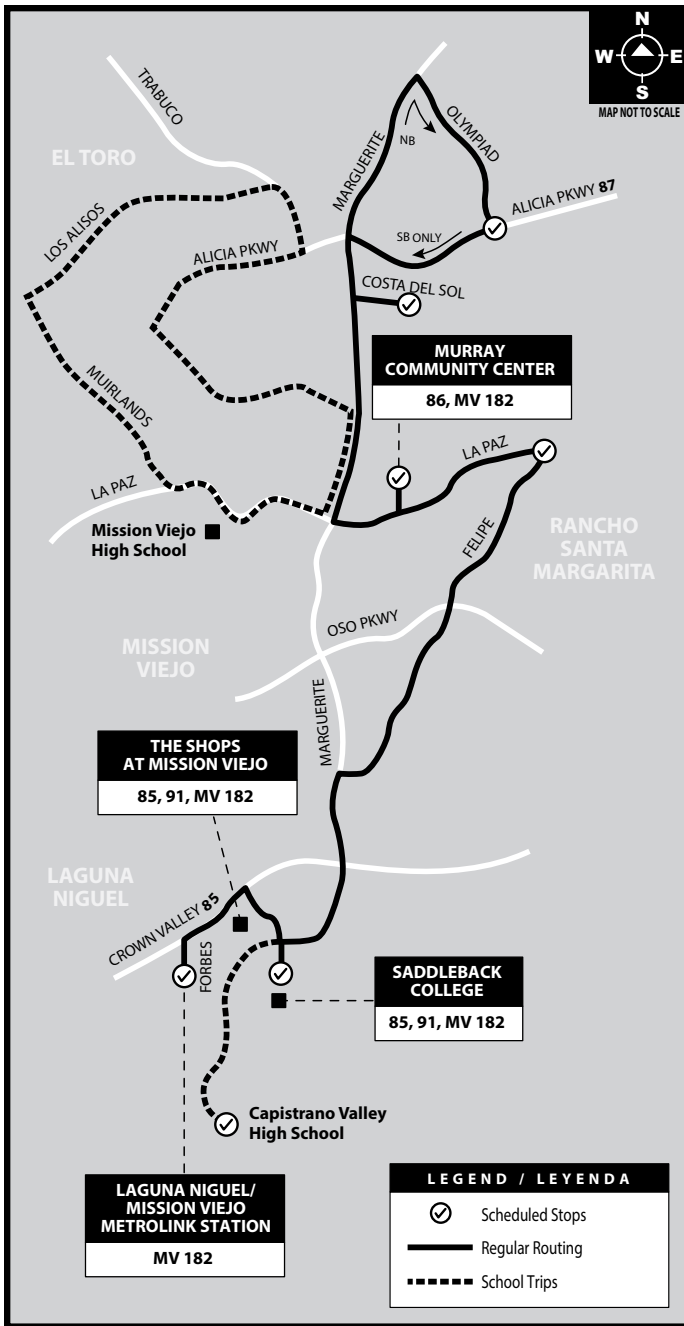

Mission Viejo Shuttle Route 182

Monday - Friday NORTHBOUND to: Mission Viejo

	Laguna Niguel Metrolink	Capistrano Valley High School	Saddleback College	Felipe & La Paz	Murray Community Center	Costa Del Sol Clubhouse	Alicia & Olympiad
	6:11	6:19	6:35	6:41	6:53
	7:06	7:14	7:30	7:36	7:48
	7:56	8:04	8:20	8:26	8:34	8:42
	8:53	9:01	9:13	9:18	9:30
	9:43	9:51	10:03	10:08	10:16	10:24
	10:35	10:43	10:55	11:00	11:12
	11:25	11:33	11:45	11:50	11:58	12:06
	12:17	12:25	12:37	12:42	12:54
	1:07	1:15	1:27	1:32	1:40	1:48
NS	1:57	2:05	2:17	2:22	2:34
S	2:01	2:09	2:21	2:26		
S		2:53	3:03	3:19	3:22		
S	3:00	3:11	3:27	3:30	3:38	3:46
NS	3:02	3:11	3:27	3:30	3:44
NS	3:28	3:37	3:52	3:58	4:10
	4:46	4:52	5:03	5:08	5:20
NS	5:12	5:18	5:29	5:34	5:46
S	5:03	5:20	5:28	5:43	5:49		

Monday - Friday SOUTHBOUND to: Laguna Niguel

	Alicia & Olympiad	Costa Del Sol Clubhouse	Murray Community Center	Felipe & La Paz	Saddleback College	Capistrano Valley High School	Laguna Niguel Metrolink	Mission Viejo High School	Murray Community Center
S			6:21	6:26	6:35	6:46		
S	6:55	7:06	7:11	7:26	7:35	7:46		
NS	7:07	7:18	7:23	7:38	7:46		
	7:50	7:58	8:08	8:12	8:24	8:34		
	8:44	8:55	8:59	9:11	9:21		
	9:32	9:40	9:50	9:54	10:06	10:16		
	10:26	10:37	10:41	10:53	11:03		
	11:14	11:25	11:29	11:41	11:51		
	12:08	12:16	12:26	12:30	12:42	12:52		
	12:56	1:07	1:10	1:23	1:34		
	1:50	1:58	2:08	2:11	2:23	2:34		
NS	2:36	2:47	2:50	3:02	3:13		
S			3:26		3:38	4:16
S	3:50	3:58	4:08	4:11	4:21	4:31		
S			4:28	4:33	4:44	4:55		
NS	4:19	4:30	4:35	4:46	4:57		
	5:31	5:42	5:47	5:58	6:09		

S = Operates on days Capistrano Valley High School is in session.
 F = Times are approximate.
 NS = Operates on days Capistrano Valley High School is not in session.