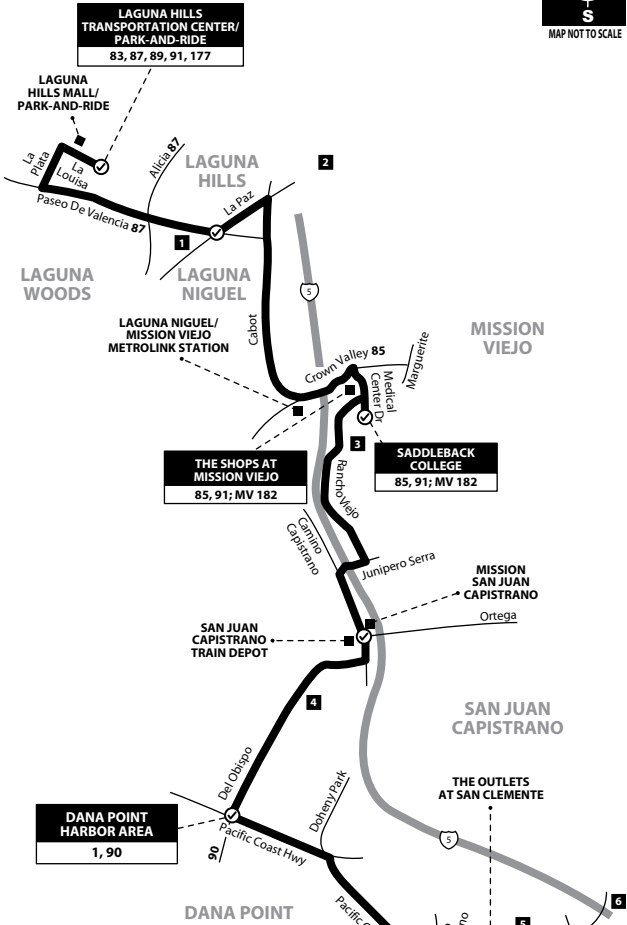

## Laguna Hills to San Clemente

via Paseo De Valencia / Camino Capistrano / Del Obispo St

- SERVICIO TO / SERVICIO A**
- Laguna Hills**
    - Laguna Hills Transportation Center
    - Laguna Hills Mall
    - Saddleback Memorial Medical Center
  - 1** - Laguna Hills High School
  - Laguna Niguel**
    - Laguna Niguel/Mission Viejo (Metrolink Station)
  - Laguna Woods**
  - Mission Viejo**
  - 2** - Mission Viejo High School
  - The Shops at Mission Viejo
  - Mission Hospital Regional Medical Center
  - Saddleback College
  - 3** - Capistrano Valley High School
  - San Juan Capistrano**
    - Junipero Serra Park-and-Ride
    - San Juan Capistrano Train Depot (Metrolink/Amtrak)
    - Mission San Juan Capistrano
  - 4** - Marco Forster Middle School
  - Dana Point**
  - San Clemente**
    - The Outlets at San Clemente
  - 5** - Shorecliffs Middle School
  - San Clemente (Metrolink Station)
  - 6** - San Clemente High School

**LEGEND / LEYENDA**

- Scheduled Departure
- Regular Routing
- Middle or High School

Numbers on streets indicate transfers.  
Números en la calle indican transbordos.

Route 091/042118