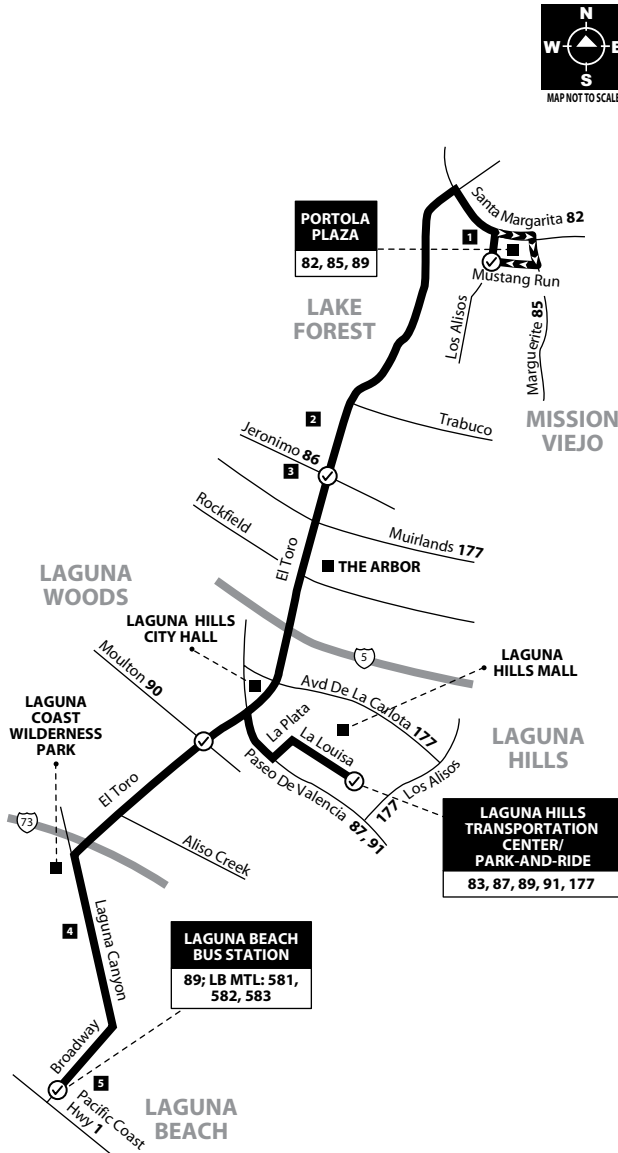

Mission Viejo to Laguna Beach

via El Toro Rd / Laguna Canyon Rd

SERVICE TO / SERVICIO A

- Mission Viejo**
 - 1 - Trabuco Hills High School
 - Portola Plaza
- Lake Forest**
 - 2 - El Toro High School
 - 3 - Serrano Intermediate School
 - The Arbor
- Laguna Woods**
 - Leisure World
- Laguna Hills**
 - Saddleback Memorial Medical Center
 - Laguna Hills City Hall
 - Laguna Hills Mall
 - Laguna Hills Transportation Center
- Laguna Beach**
 - 4 - Laguna College of Art & Design
 - 5 - Laguna Beach High School
 - Main Beach
 - Laguna Beach Bus Station

LEGEND / LEYENDA

- Scheduled Departure
 - Regular Routing
 - Northbound Only
 - Middle or High School
 - = Laguna Beach Municipal Transit Lines
- Numbers on streets indicate transfers.
Números en la calle indican transbordos.

Route 089/042118

Monday - Friday NORTHBOUND To: Mission Viejo

Laguna Beach Bus Station	El Toro & Moulton	Laguna Hills Transportation Center	El Toro & Jeronimo	Los Alisos & Mustang Run
5:20	5:33	5:39	5:52	6:05
5:51	6:06	6:14	6:28	6:46
6:22	6:37	6:45	6:59	7:14
6:52	7:07	7:15	7:29	7:46
7:20	7:37	7:45	7:59	8:12
7:51	8:08	8:16	8:30	8:43
8:22	8:39	8:47	9:01	9:14
8:52	9:09	9:17	9:31	9:44
9:22	9:39	9:47	10:01	10:14
9:51	10:06	10:15	10:30	10:42
10:21	10:36	10:45	11:00	11:12
10:51	11:06	11:15	11:30	11:42
11:21	11:36	11:45	12:00	12:12
11:49	12:05	12:15	12:33	12:50
12:19	12:35	12:45	1:03	1:22
12:49	1:05	1:15	1:33	1:48
1:19	1:35	1:45	2:03	2:18
1:47	2:02	2:15	2:35	2:51
2:25	2:40	2:45	2:59	3:13
2:48	3:07	3:16	3:34	3:48
3:17	3:36	3:45	4:03	4:17
3:47	4:06	4:15	4:33	4:48
4:17	4:36	4:45	5:03	5:17
4:46	5:07	5:15	5:34	5:52
5:19	5:40	5:48	6:07	6:25
5:53	6:09	6:15	6:32	6:46
6:31	6:52	7:00	7:19	7:37
7:28	7:44	7:50	8:07	8:21
8:24	8:38	8:45	8:58	9:10
9:26	9:39	9:45	9:58	10:10