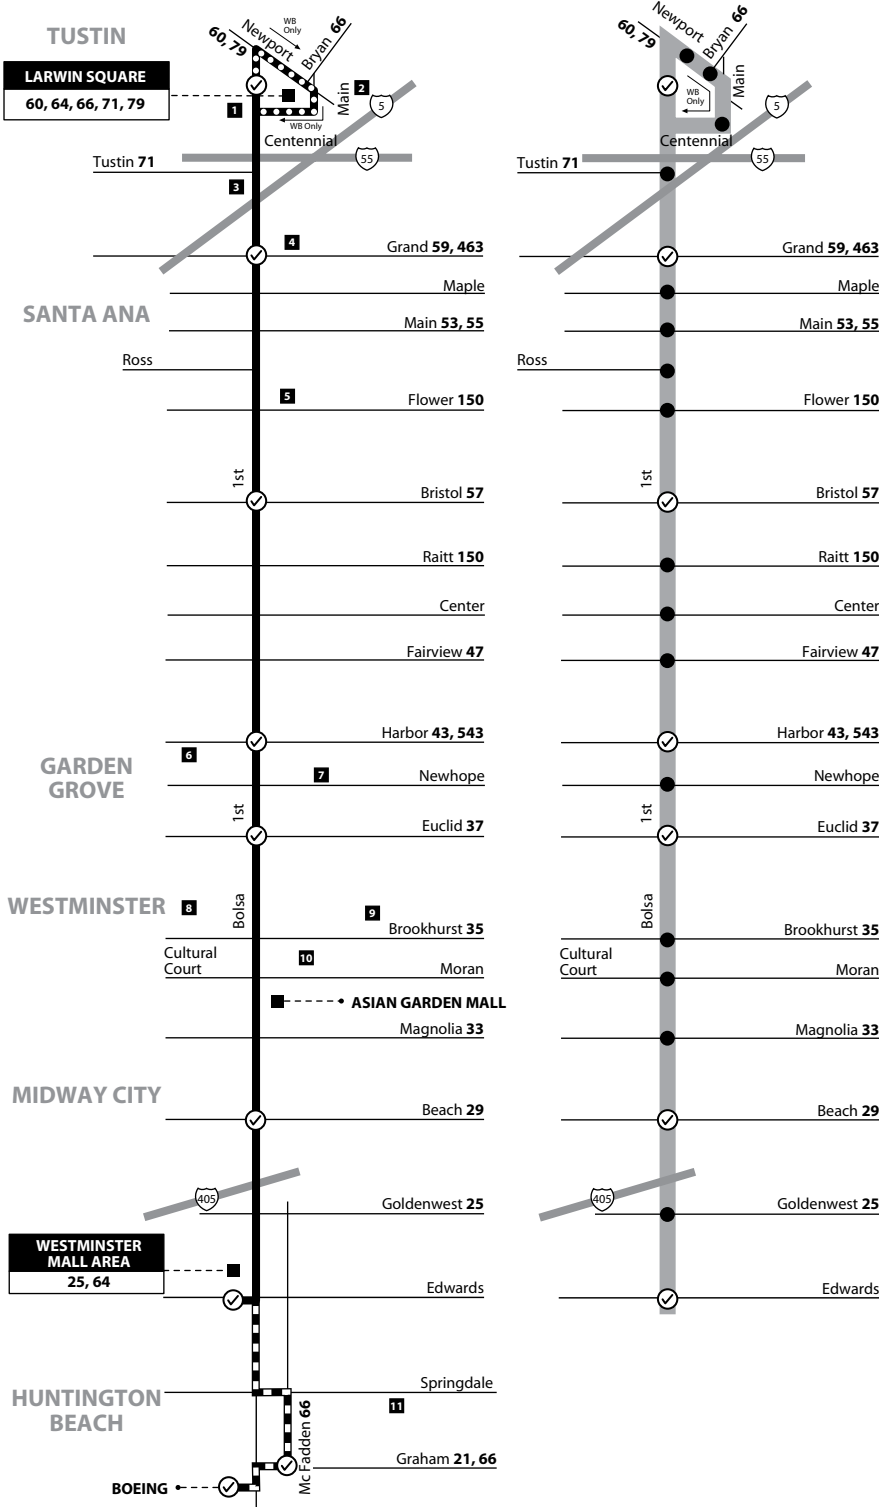

64/64X

Huntington Beach to Tustin via Bolsa Ave / 1st St

Route 64 Xpress weekday service area.
64 Xpress trips only stop at indicated stops.

LEGEND / LEYENDA

- Scheduled Departure
- Regular Routing
- Westbound Only
- Service On Weekday Peak Only
- 64X Weekday Routing and Stops
- Middle or High School

Numbers on streets indicate transfers.
Números en la calle indican transbordos.

SERVICE TO / SERVICIO A

Tustin

- Tustin Civic Center/Library
- Larwin Square
- 1** - Columbus Tustin Middle School
- 2** - Tustin High School

Route 64Xpress service area. Route 64X only makes stops indicated on map on page 90 between Edwards and Larwin Square. Other stops in this area are served by regular Route 64.
Ruta 64Xpress área de servicio. Ruta 64X sólo hace paradas indicadas en el mapa en la página 90 entre Edwards y Larwin Square. Otras paradas en esta área son atendidos por la ruta regular de 64.

* This stop is 400 ft north of Bolsa on Edwards for both East and West trips.
Esta parada esta a 400 pies al norte de Bolsa en Edwards para los viajes hacia el este y oeste.

64/64X

Huntington Beach to Tustin via Bolsa Ave / 1st St