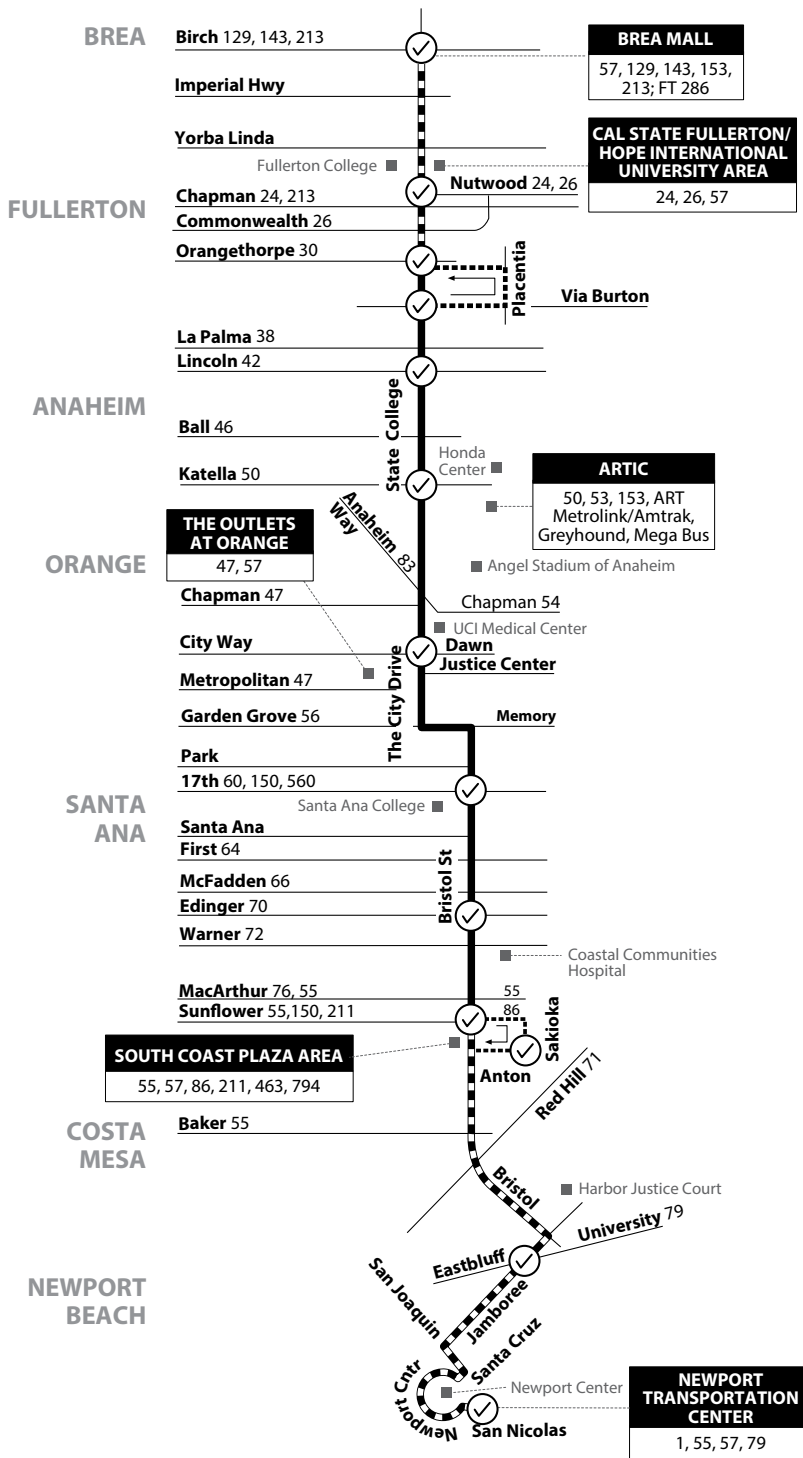

57/57X

Brea to Newport Beach via State College Blvd / Bristol St

LEGEND
LEYENDA

Route 057/090718

Scheduled Departure	Regular Route 57 Routing	57X Weekday Routing and Stops	57X Weekday Southbound Only Stops	57X Weekday Northbound Only Stops
<p>FT = Foothill Transit</p>	<p>Turn Around For Short Turn Only</p>	<p>No Service On Some Trips</p>		

Continued on next page.

Route 57Xpress service area. Route 57X only makes stops indicated on map on page 73 between Orangethorpe and Sunflower. Other stops in this area are served by regular Route 57.
Ruta 57Xpress área de servicio. Ruta 57X sólo hace paradas indicadas en el mapa en la página 73 entre Orangethorpe y Sunflower. Otras paradas en esta área son atendidos por la ruta regular de 57.