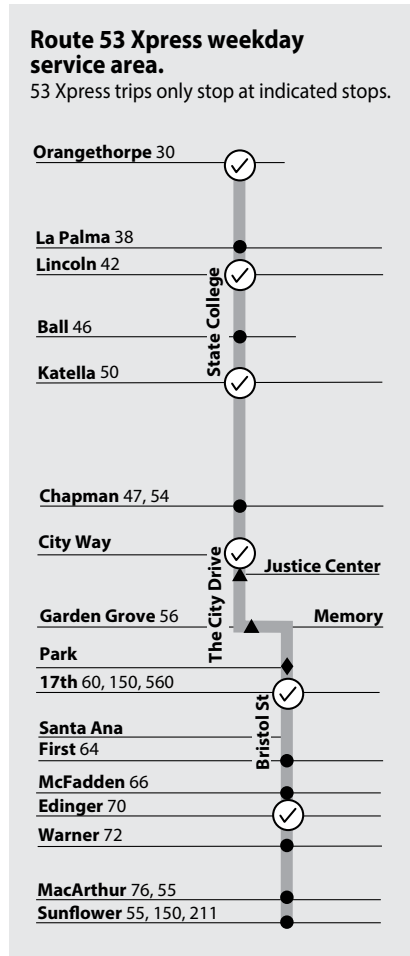

57/57X

Brea to Newport Beach via State College Blvd / Bristol St

LEGEND
LEYENDA

Route 057/090718

Scheduled Departure	Regular Route 57 Routing	57X Weekday Routing and Stops	57X Weekday Southbound Only Stops	57X Weekday Northbound Only Stops
FT = Foothill Transit	Turn Around For Short Turn Only	No Service On Some Trips		

Numbers on streets indicate transfers. *Números en la calle indican transbordos.*

N

MAP NOT TO SCALE