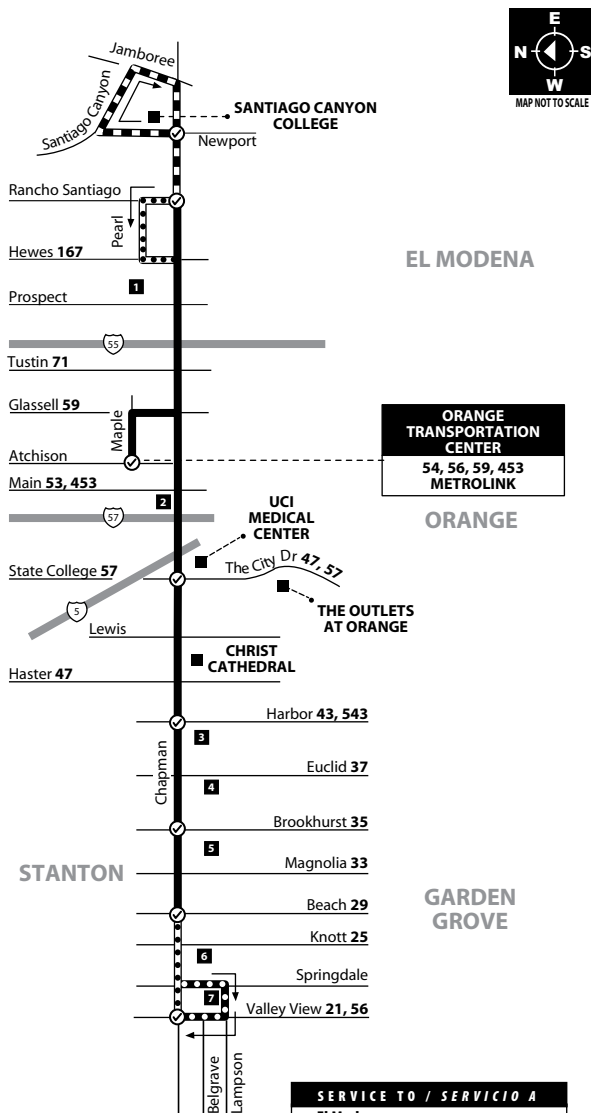

NOTE: This route does not operate east of Rancho Santiago St. on Sundays.
NOTA: Esta ruta no opera al este de Rancho Santiago St. los domingos.

Garden Grove to Orange
 via Chapman Ave

54

ORANGE TRANSPORTATION CENTER
 54, 56, 59, 453
 METROLINK

LEGEND / LEYENDA

- Scheduled Departure
- Regular Routing
- Westbound Only
- Monday - Saturday Only
- No Service on Some Trips
- 1** Middle or High School

Numbers on streets indicate transfers.
 Números en la calle indican transbordos.

Route 054/042118

Monday - Friday
EASTBOUND To: Orange

Chapman & Valley View	Chapman & Beach	Chapman & Brookhurst	Chapman & Harbor	Chapman & The City	Orange Transportation Center	Rancho Santiago & Chapman	Chapman & Rancho Santiago	Santiago Canyon College
5:07	5:14	5:20	5:28	5:34	5:44	5:59	6:08
	5:29	5:35	5:43	5:49	5:59	6:14		
5:32	5:40	5:47	5:57	6:04	6:14	6:31	6:43
	5:55	6:02	6:12	6:19	6:29	6:47		
6:02	6:10	6:17	6:27	6:34	6:44	7:01	7:13
	6:25	6:32	6:42	6:49	6:59	7:17		
6:32	6:40	6:47	6:57	7:04	7:14	7:31	7:43
	6:55	7:02	7:12	7:19	7:29	7:47		
6:59	7:07	7:15	7:26	7:33	7:44	8:00	8:10
	7:19	7:27	7:38	7:48	7:59	8:17		
7:29	7:37	7:45	7:56	8:03	8:14	8:30	8:40
	7:52	8:00	8:11	8:18	8:29	8:47		
7:59	8:07	8:15	8:26	8:33	8:44	9:00	9:10
	8:22	8:30	8:41	8:48	8:59	9:17		
8:31	8:39	8:47	8:56	9:03	9:14	9:30	9:39
	8:54	9:02	9:11	9:18	9:29	9:45		
9:01	9:09	9:17	9:26	9:33	9:44	10:00	10:09
9:21	9:29	9:37	9:46	9:53	10:04	10:20	10:29
9:41	9:49	9:57	10:06	10:13	10:24	10:40	10:49
10:02	10:11	10:19	10:29	10:37	10:49	11:05	11:15
10:17	10:26	10:34	10:44	10:52	11:04	11:20	11:30
10:37	10:46	10:54	11:04	11:12	11:24	11:40	11:50
10:57	11:06	11:14	11:24	11:32	11:44	12:00	12:10
11:17	11:26	11:34	11:44	11:52	12:04	12:20	12:30
11:37	11:46	11:54	12:04	12:12	12:24	12:40	12:50
11:55	12:05	12:14	12:25	12:32	12:44	1:01	1:11
12:15	12:25	12:34	12:45	12:52	1:04	1:21	1:31
12:35	12:45	12:54	1:05	1:12	1:24	1:41	1:51
12:55	1:05	1:14	1:25	1:32	1:44	2:01	2:11
1:15	1:25	1:34	1:45	1:52	2:04	2:21	2:31
1:35	1:45	1:54	2:05	2:12	2:24	2:41	2:51