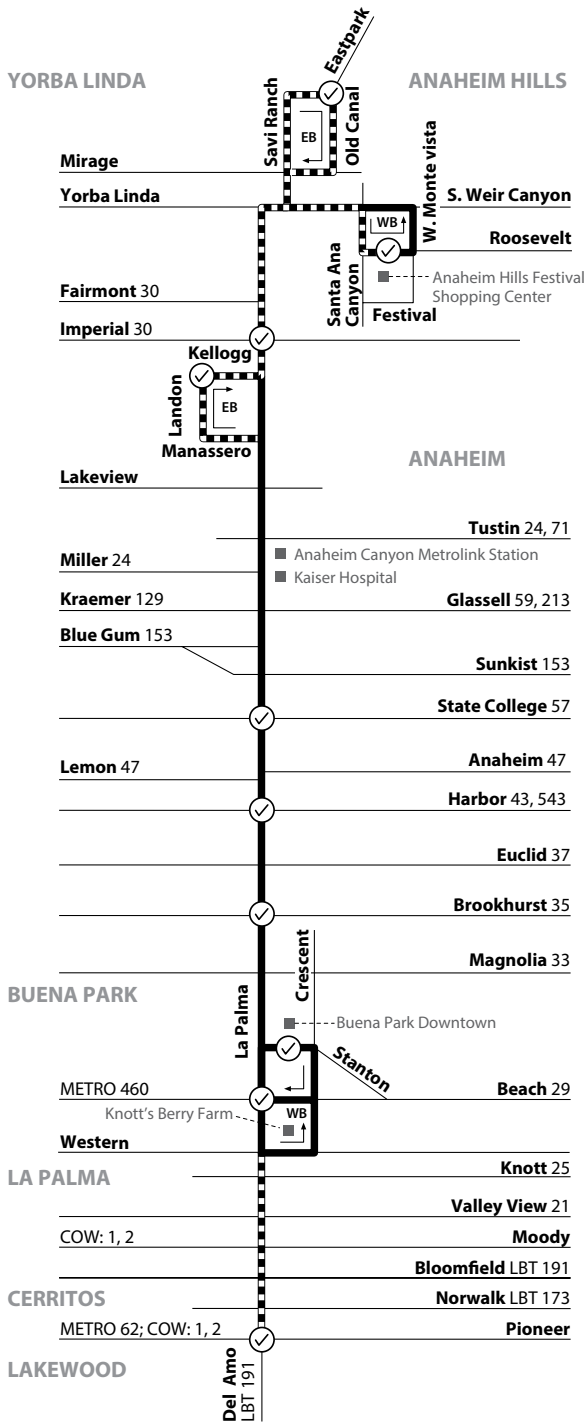

YORBA LINDA

ANAHEIM HILLS

LEGEND LEYENDA

Scheduled Departure
 Regular Routing
 No Service On Some Weekday Trips

METRO = Los Angeles Metro | COW = Cerritos On Wheels |
 LBT = Long Beach Transit

Numbers on streets indicate transfers. *Números en la calle indican transbordos.*

Saturday
WESTBOUND To: Lakewood

Anaheim Hills Festival	La Palma & Imperial	La Palma & State College	La Palma & Harbor	La Palma & Brookhurst	La Palma & Beach	Del Amo & Pioneer
6:00	6:13	6:31	6:40	6:48	6:57	7:11
6:44	6:59	7:20	7:30	7:40	7:51	8:09
7:34	7:49	8:10	8:20	8:30	8:41	8:59
8:24	8:39	9:00	9:10	9:20	9:31	9:49
9:14	9:29	9:50	10:00	10:10	10:21	10:39
10:03	10:18	10:39	10:50	11:01	11:15	11:33
10:51	11:07	11:29	11:40	11:50	12:02	12:20
11:41	11:57	12:19	12:30	12:40	12:52	1:10
12:29	12:46	1:09	1:20	1:30	1:42	2:00
1:19	1:36	1:59	2:10	2:20	2:32	2:50
2:14	2:29	2:50	3:00	3:10	3:22	3:40
3:04	3:19	3:40	3:50	4:00	4:12	4:30
3:54	4:09	4:30	4:40	4:50	5:02	5:20
4:46	5:00	5:20	5:30	5:39	5:51	6:09
5:36	5:50	6:10	6:20	6:29	6:40	6:58
6:32	6:45	7:02	7:10	7:19	7:30	7:46
7:32	7:45	8:02	8:10	8:19	8:30	8:46

Sunday & Holiday
WESTBOUND To: Lakewood

Anaheim Hills Festival	La Palma & Imperial	La Palma & State College	La Palma & Harbor	La Palma & Brookhurst	La Palma & Beach	Del Amo & Pioneer
6:00	6:11	6:29	6:37	6:44	6:51	7:05
6:38	6:53	7:13	7:22	7:31	7:39	7:56
7:21	7:37	7:57	8:07	8:16	8:28	8:46
8:06	8:22	8:42	8:52	9:01	9:13	9:31
8:51	9:07	9:27	9:37	9:46	9:58	10:16
9:36	9:52	10:12	10:22	10:31	10:43	11:01
10:21	10:37	10:57	11:07	11:16	11:28	11:46
11:11	11:27	11:47	11:57	12:06	12:18	12:36
11:56	12:12	12:32	12:42	12:51	1:03	1:21
12:40	12:57	1:20	1:29	1:37	1:48	2:04
1:26	1:43	2:06	2:15	2:23	2:34	2:50
2:15	2:32	2:50	3:00	3:08	3:18	3:37
3:00	3:17	3:35	3:45	3:53	4:03	4:22
3:45	4:02	4:20	4:30	4:38	4:48	5:07
4:30	4:47	5:05	5:15	5:23	5:33	5:52
5:15	5:32	5:50	6:00	6:08	6:18	6:37
6:03	6:17	6:35	6:45	6:53	7:03	7:22
6:50	7:04	7:20	7:27	7:36	7:47	8:01
7:32	7:44	8:00	8:07	8:16	8:27	8:41