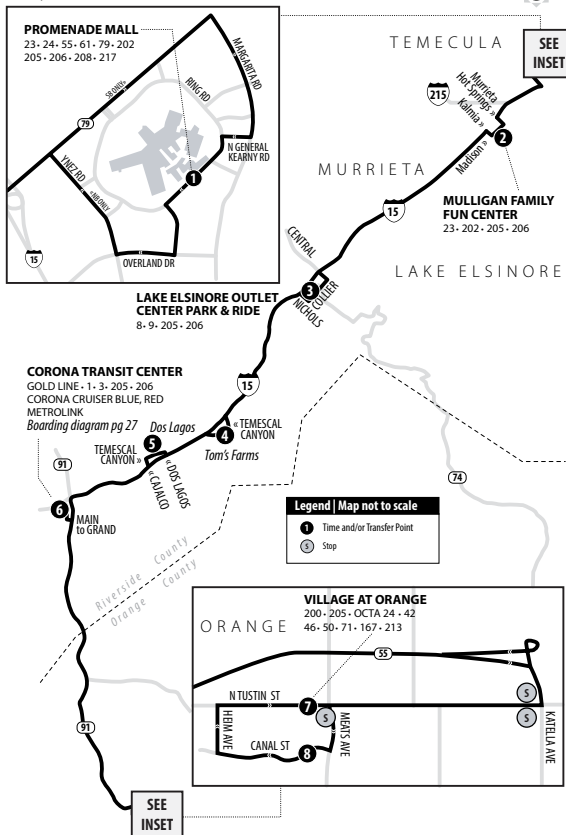

RTA ROUTE 205 & 206

205 206 TEMECULA - MURRIETA - LAKE ELSINORE - CORONA TRANSIT CENTER - ORANGE

No service on weekends or: Memorial Day, Independence Day, Labor Day, Thanksgiving Day, Christmas Day and New Year's Day.

205 206 Weekdays | Northbound to Corona Transit Center and Village at Orange

	Promenade Mall	Mulligans Murrieta	Lake Elsinore Outlet Center Park-And-Ride	Tom's Farm	Dos Lagos	Corona Transit Center	Canal & Meats
	1	2	3	4	5	6	8
205	3:56	4:07	4:27	4:38	—	5:00	5:45
206	4:17	4:27	4:45	5:00	—	5:20	—
206	4:36	4:47	5:07	5:23	—	5:45	—
205	—	—	5:35	5:47	6:00	6:23	7:18
206	5:09	5:20	5:40	—	—	6:15	—
205	—	—	6:10	6:23	6:38	7:04	7:59
206	5:48	6:00	6:20	—	—	7:02	—
206	6:13	6:25	6:48	7:01	7:13	7:39	—
The 6:48 a.m. trip will stop at Lake Elsinore Center at 6:47 a.m. for passenger connections from Route 8 Loops.							
206	8:00	8:15	8:40	8:54	9:03	9:23	—
206	8:55	9:10	9:35	9:49	9:58	10:18	—
206	11:15	11:30	11:55	12:09	12:18	12:38	—
206	1:35	1:50	2:15	2:29	2:38	2:58	—
205	—	—	—	—	—	3:10	3:48
205	—	—	—	—	—	4:27	5:05
206	3:17	3:32	3:57	4:11	4:20	4:40	—
206	4:41	4:56	5:21	5:35	5:44	6:04	—
205	—	—	—	—	—	6:14	6:49
206	6:30	6:45	7:07	7:20	7:28	7:46	—

205 206 Weekdays | Southbound to Temecula