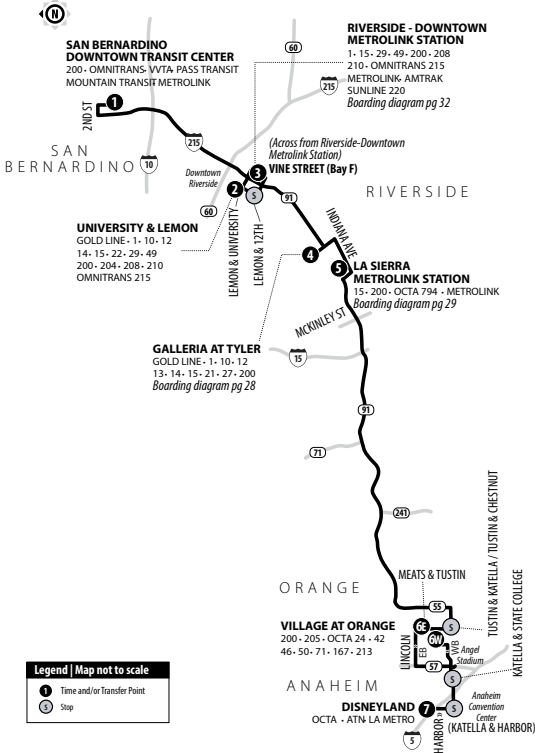

RTA ROUTE 200

200

SAN BERNARDINO - RIVERSIDE - ANAHEIM

Legend | Map not to scale
1 Time and/or Transfer Point
2 Stop

200 Weekdays | Westbound to Anaheim

San Bernardino Downtown Transit Center	Lemon & University (Downtown Riverside)	Riverside-Downtown Metrolink Station (Vine St Bay F)	Galleria at Tyler	La Sierra Metrolink Station	Meats & Tustin	Disneyland
1	2	3	4	5	6W	7
3:32	3:53	3:56	4:13	4:21	4:57	5:15
4:35	4:56	4:59	5:17	5:25	6:08	6:29
5:11	5:34	5:37	5:55	6:03	6:51	7:33
6:35	7:00	7:03	7:21	7:29	8:14	8:38
7:35	8:00	8:03	8:21	8:29	9:06	9:30
8:15	8:39	8:43	9:03	9:11	9:48	10:12
9:25	9:49	9:53	10:13	10:21	10:58	11:22
10:21	10:45	10:50	11:12	11:20	11:58	12:22
11:23	11:47	11:52	12:14	12:23	1:01	1:25
12:11	12:35	12:40	1:02	1:11	1:49	2:13
1:06	1:30	1:35	1:57	2:06	2:44	3:08
2:16	2:40	2:45	3:07	3:16	3:54	4:18
3:21	3:46	3:49	4:10	4:19	4:57	5:23
4:28	4:53	4:56	5:17	5:26	6:02	6:26
5:28	5:54	5:57	6:18	6:26	7:00	7:24
6:35	6:58	7:01	7:18	7:26	8:00	8:22
7:42	8:04	8:07	8:24	8:32	9:06	9:28

200 Weekdays | Eastbound to San Bernardino

Disneyland	Village at Orange	La Sierra Metrolink Station	Galleria at Tyler	Lemon & University (Downtown Riverside)	Riverside-Downtown Metrolink Station (Vine St Bay F)	San Bernardino Downtown Transit Center
7	6E	5	4	2	3	1
5:56	6:16	6:49	6:54	7:17	7:21	7:39
7:05	7:33	8:10	8:18	8:41	8:45	9:05
8:10	8:38	9:12	9:20	9:40	9:43	10:01
9:14	9:40	10:14	10:22	10:42	10:45	11:03
10:06	10:32	11:06	11:14	11:34	11:38	11:56
10:48	11:16	11:55	12:04	12:27	12:31	12:51
12:03	12:31	1:10	1:19	1:42	1:46	2:06
1:03	1:31	2:10	2:19	2:42	2:46	3:06
2:02	2:30	3:13	3:22	3:47	3:51	4:13
2:50	3:22	4:12	4:21	4:46	4:50	5:13
3:45	4:17	5:14	5:23	5:48	5:52	6:15
4:20	4:55	5:55	6:04	6:26	6:30	6:50
5:06	5:41	6:34	6:42	7:03	7:07	7:27
6:06	6:37	7:26	7:34	7:53	7:57	8:15
7:14	7:42	8:21	8:29	8:48	8:52	9:10
8:12	8:37	9:12	9:19	9:38	9:41	9:59
9:05	9:30	10:04	10:11	10:28	10:31	10:49
10:15	10:39	11:12	11:18	11:34	11:37	11:55

200 Weekends | Westbound to Anaheim

San Bernardino Downtown Transit Center	Lemon & University (Downtown Riverside)	Riverside-Downtown Metrolink Station (Vine St Bay F)	Galleria at Tyler	La Sierra Metrolink Station	Meats & Tustin	Disneyland
1	2	3	4	5	6W	7
6:00	6:22	6:25	6:45	6:53	7:25	7:47
7:36	7:58	8:01	8:21	8:29	9:04	9:26
9:11	9:33	9:36	9:56	10:04	10:39	11:01
10:40	11:02	11:06	11:26	11:34	12:12	12:36
12:20	12:42	12:46	1:06	1:14	1:52	2:16
2:15	2:37	2:41	3:01	3:09	3:47	4:11
3:30	3:52	3:55	4:15	4:23	4:59	5:23
5:30	5:52	5:55	6:15	6:23	6:57	7:21
7:30	7:52	7:55	8:13	8:21	8:53	9:15

200 Weekends | Eastbound to San Bernardino

A.M. times are in PLAIN, P.M. times are in BOLD | Times are approximate.