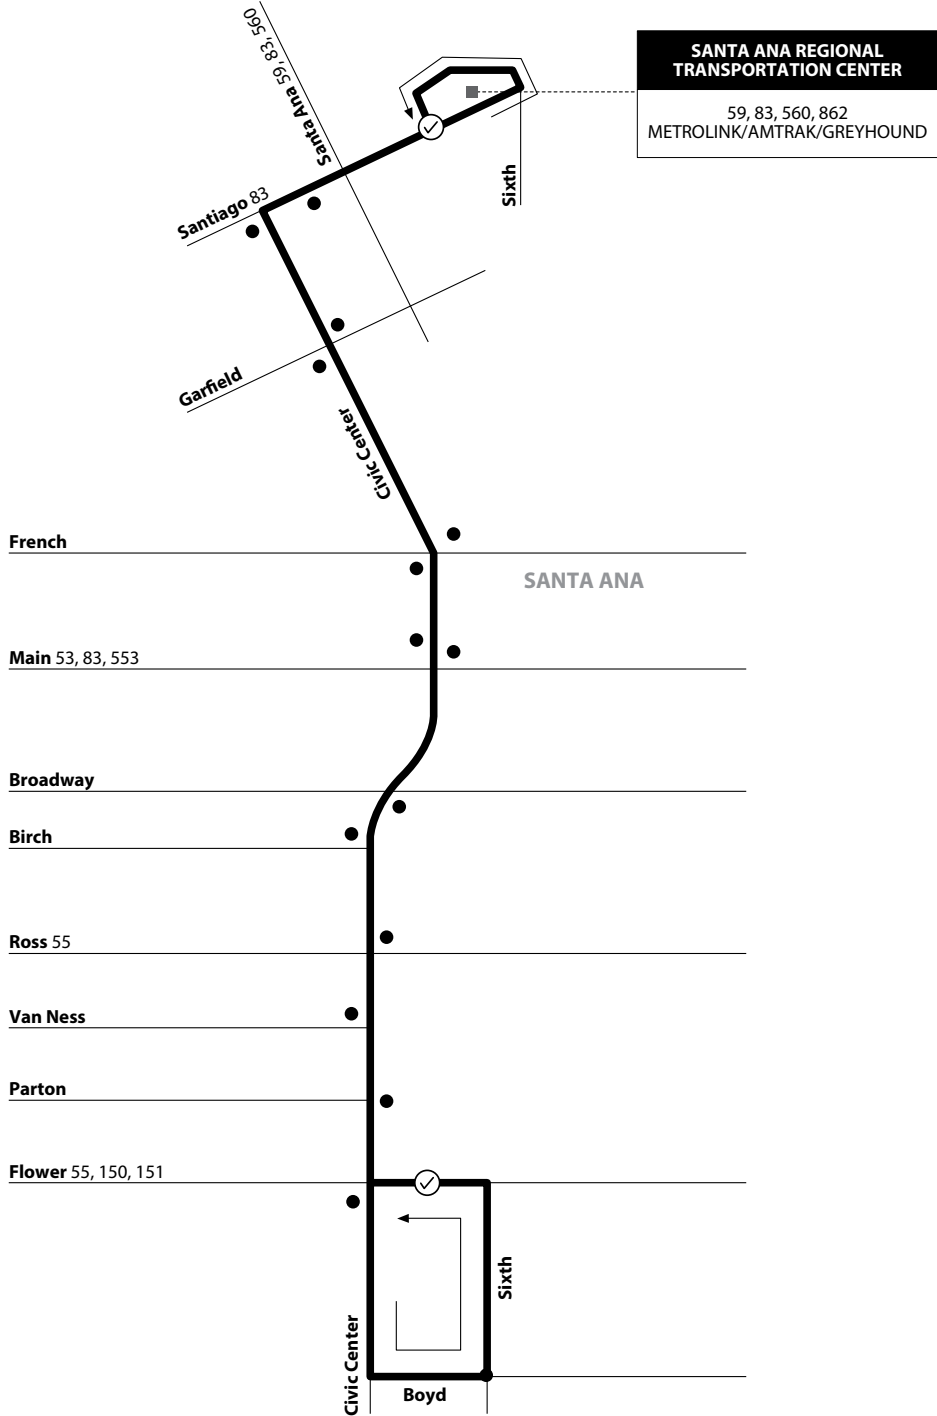

862

Downtown Santa Ana Shuttle via Civic Center Dr