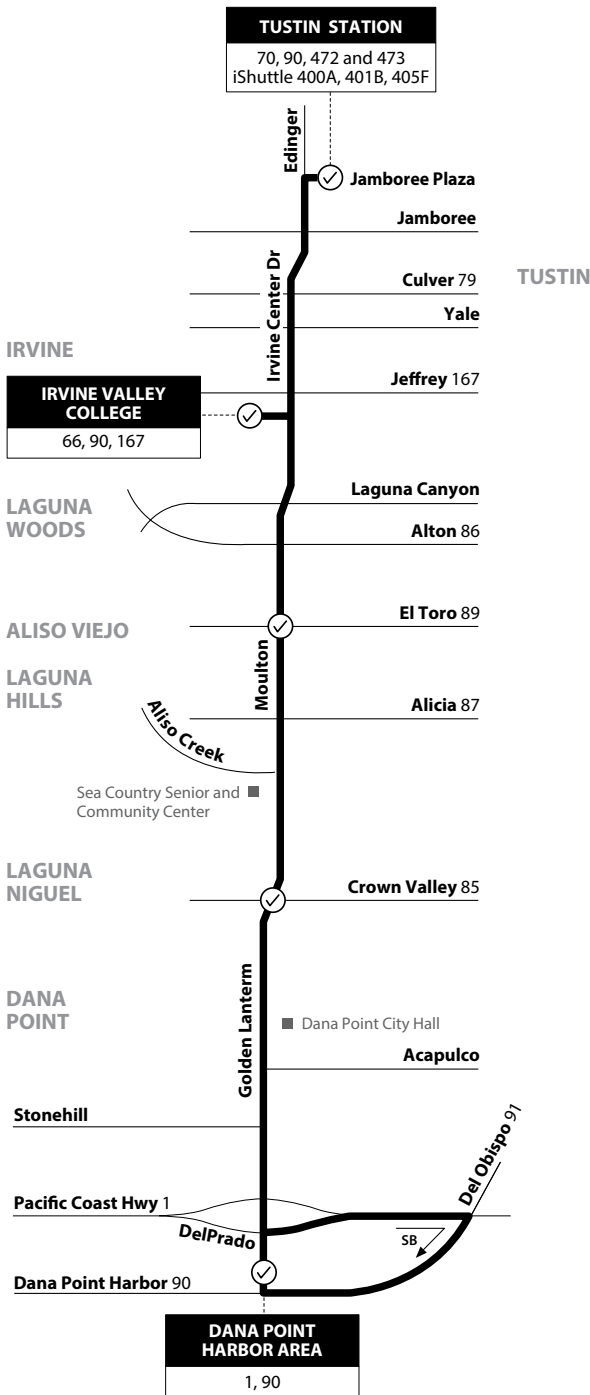

## Tustin to Dana Point

via Irvine Center Dr / Moulton Pkwy / Golden Lantern St

### Monday-Friday NORTHBOUND To: Tustin

Golden Lantern & Dana Point Harbor	Moulton & Crown Valley	Moulton & El Toro	Irvine Valley College	Tustin Metrolink Station
5:10	5:28	5:43	6:02	6:14
6:14	6:32	6:48	7:05	7:17
7:34	7:52	8:08	8:25	8:37
8:54	9:12	9:29	9:46	9:57
10:14	10:32	10:49	11:06	11:17
11:34	11:52	<b>12:09</b>	<b>12:26</b>	<b>12:37</b>
<b>12:50</b>	<b>1:10</b>	<b>1:29</b>	<b>1:51</b>	<b>2:02</b>
<b>2:10</b>	<b>2:30</b>	<b>2:49</b>	<b>3:11</b>	<b>3:22</b>
<b>3:41</b>	<b>4:01</b>	<b>4:20</b>	<b>4:42</b>	<b>4:53</b>
<b>5:07</b>	<b>5:25</b>	<b>5:40</b>	<b>5:55</b>	<b>6:06</b>
<b>6:27</b>	<b>6:45</b>	<b>7:00</b>	<b>7:15</b>	<b>7:26</b>
<b>7:47</b>	<b>8:05</b>	<b>8:20</b>	<b>8:35</b>	<b>8:46</b>

### Monday-Friday SOUTHBOUND To: Dana Point

Tustin Metrolink Station	Irvine Valley College	Moulton & El Toro	Moulton & Crown Valley	Golden Lantern & Dana Point Harbor
6:21	6:30	6:48	7:04	7:24
7:31	7:40	7:58	8:14	8:34
8:47	8:59	9:18	9:34	10:00
10:07	10:19	10:38	10:54	11:20
11:27	11:38	11:58	<b>12:14</b>	<b>12:40</b>
<b>12:47</b>	<b>12:58</b>	<b>1:18</b>	<b>1:34</b>	<b>2:00</b>
<b>2:12</b>	<b>2:26</b>	<b>2:47</b>	<b>3:05</b>	<b>3:30</b>
<b>3:39</b>	<b>3:53</b>	<b>4:14</b>	<b>4:32</b>	<b>4:57</b>
<b>5:03</b>	<b>5:14</b>	<b>5:34</b>	<b>5:50</b>	<b>6:11</b>
<b>6:23</b>	<b>6:34</b>	<b>6:54</b>	<b>7:10</b>	<b>7:31</b>
<b>7:43</b>	<b>7:54</b>	<b>8:14</b>	<b>8:30</b>	<b>8:51</b>
<b>9:09</b>	<b>9:19</b>	<b>9:34</b>	<b>9:52</b>	<b>10:09</b>

**LEGEND**  
**LEYENDA**

Scheduled Departure    
 Regular Routing

MAP NOT TO SCALE

Route 090/121118

Numbers on streets indicate transfers. *Números en la calle indican transbordos.*

**Saturday**  
**NORTHBOUND To: Tustin**