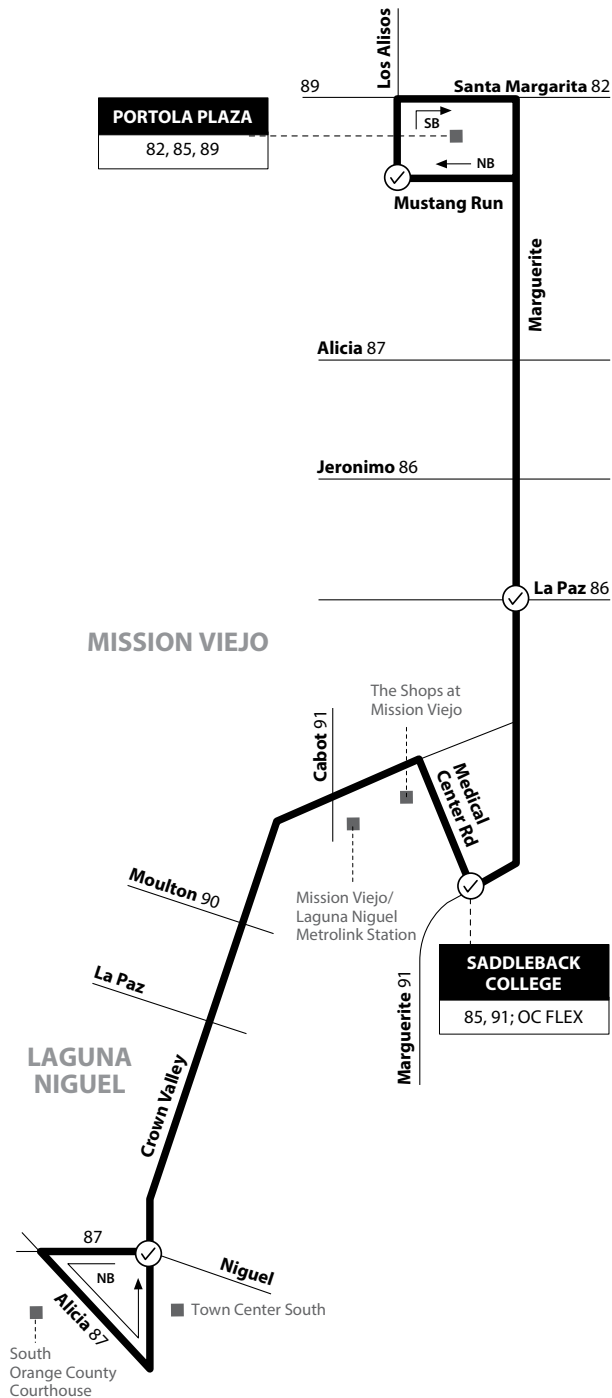

# Mission Viejo to Laguna Niguel

via Marguerite Pkwy / Crown Valley Pkwy

## Monday - Friday NORTHBOUND To: Mission Viejo

Niguel & Crown Valley	Saddleback College	Marguerite & La Paz	Los Alisos & Mustang Run
6:31	6:50	7:02	7:15
7:29	7:48	8:00	8:13
8:30	8:51	9:03	9:17
9:29	9:50	10:02	10:16
10:30	10:51	11:03	11:17
11:29	11:50	<b>12:02</b>	<b>12:16</b>
<b>12:30</b>	<b>12:51</b>	<b>1:03</b>	<b>1:17</b>
<b>1:31</b>	<b>1:52</b>	<b>2:04</b>	<b>2:17</b>
<b>2:31</b>	<b>2:52</b>	<b>3:04</b>	<b>3:17</b>
<b>3:31</b>	<b>3:52</b>	<b>4:04</b>	<b>4:17</b>
<b>4:31</b>	<b>4:52</b>	<b>5:04</b>	<b>5:17</b>
<b>5:31</b>	<b>5:52</b>	<b>6:04</b>	<b>6:17</b>
<b>6:31</b>	<b>6:52</b>	<b>7:04</b>	<b>7:17</b>
<b>7:29</b>	<b>7:50</b>	<b>8:02</b>	<b>8:15</b>
<b>8:29</b>	<b>8:46</b>	<b>8:59</b>	<b>9:10</b>

## Monday - Friday SOUTHBOUND To: Laguna Niguel

Los Alisos & Mustang Run	Marguerite & La Paz	Saddleback College	Niguel & Crown Valley
5:36	5:46	5:58	6:15
6:35	6:45	6:57	7:14
7:30	7:44	7:58	8:15
8:31	8:43	8:56	9:14
9:32	9:44	9:57	10:15
10:31	10:43	10:56	11:14
11:32	11:44	11:57	<b>12:15</b>
<b>12:31</b>	<b>12:45</b>	<b>12:58</b>	<b>1:16</b>
<b>1:32</b>	<b>1:44</b>	<b>1:56</b>	<b>2:16</b>
<b>2:32</b>	<b>2:44</b>	<b>2:56</b>	<b>3:16</b>
<b>3:32</b>	<b>3:44</b>	<b>3:56</b>	<b>4:16</b>
<b>4:32</b>	<b>4:44</b>	<b>4:56</b>	<b>5:16</b>
<b>5:32</b>	<b>5:44</b>	<b>5:56</b>	<b>6:16</b>
<b>6:37</b>	<b>6:47</b>	<b>6:57</b>	<b>7:14</b>
<b>7:37</b>	<b>7:47</b>	<b>7:57</b>	<b>8:14</b>
<b>8:42</b>	<b>8:52</b>	<b>9:02</b>	<b>9:19</b>
<b>9:27</b>	<b>9:37</b>	<b>9:47</b>	<b>10:04</b>

**LEGEND**  
**LEYENDA**

Operates in OC Flex Zone    Scheduled Departure    Regular Routing    MAP NOT TO SCALE

Route 085/040523    Numbers on streets indicate transfers. *Números en la calle indican transbordos.*