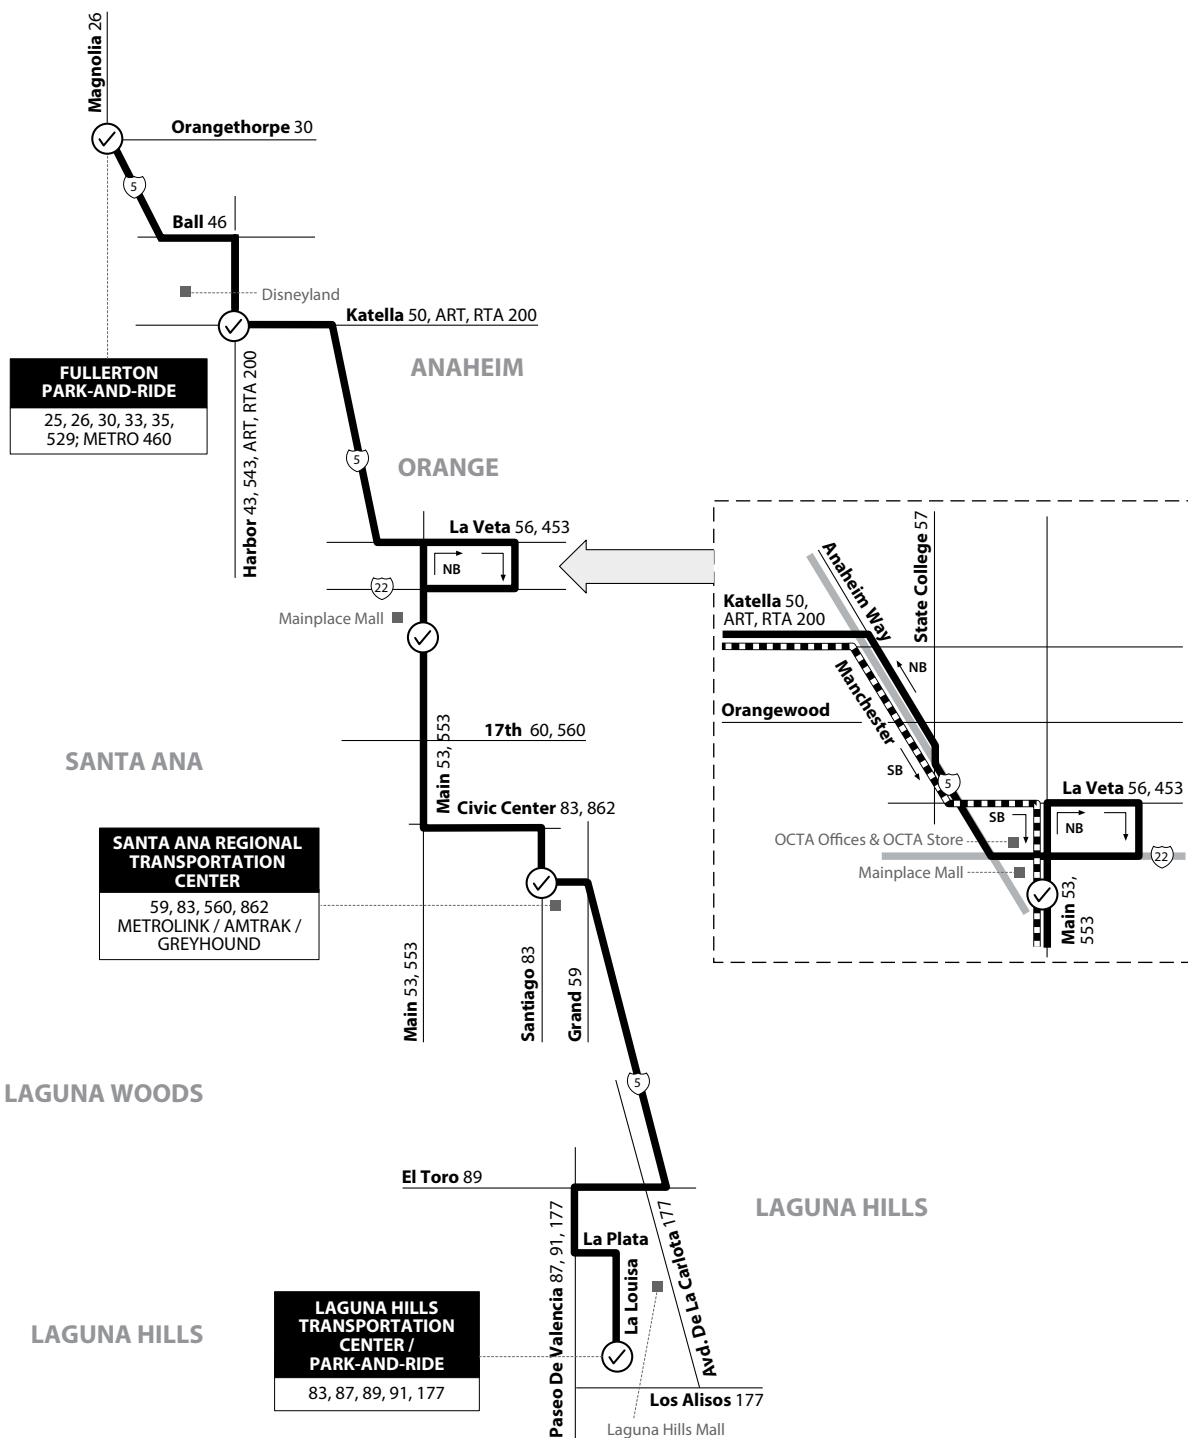

83

Fullerton to Laguna Hills

via 5 Fwy / Main St

LEGEND
LEYENDA

Scheduled Departure

Regular Routing

Southbound Routing

METRO = Los Angeles Metro

Route 083/062523

Numbers on streets indicate transfers. *Números en la calle indican transbordos.*

MAP NOT TO SCALE

Monday-Friday
NORTHBOUND To: Fullerton

	Laguna Hills Trans- portation Center	Santa Ana & Santiago (F)	Santa Ana Mainplace	Harbor & Katella (F)	Fullerton Park-and-Ride
	4:24	4:45	4:54	5:06	5:25
	4:54	5:15	5:24	5:36	5:55
	5:24	5:45	5:54	6:06	6:25
	5:54	6:15	6:24	6:36	6:55
	6:21	6:45	6:56	7:10	7:30
	6:51	7:15	7:26	7:40	8:00
	7:21	7:45	7:56	8:10	8:30
S	7:37	8:05	8:19		
	7:51	8:15	8:26	8:40	9:00
	8:21	8:45	8:56	9:10	9:30
	8:51	9:15	9:26	9:40	10:00
	9:21	9:45	9:57	10:12	10:31
	9:51	10:15	10:27	10:42	11:01
	10:21	10:45	10:57	11:12	11:31
	10:51	11:15	11:27	11:42	12:01
	11:18	11:45	11:57	12:11	12:31
	11:48	12:15	12:27	12:41	1:01
	12:18	12:45	12:57	1:11	1:31
	12:48	1:15	1:27	1:41	2:01
	1:14	1:45	1:59	2:14	2:34
	1:44	2:15	2:29	2:44	3:04
	2:14	2:45	2:59	3:14	3:34
	2:35	3:15	3:30	3:45	4:07
	3:05	3:45	4:00	4:15	4:37
	3:35	4:15	4:30	4:45	5:07
	4:05	4:45	5:00	5:15	5:37
	4:35	5:15	5:30	5:45	6:07
	5:05	5:45	6:00	6:15	6:37
	5:42	6:15	6:28	6:43	7:03
	6:09	6:42	6:55	7:10	7:30
	6:45	7:13	7:25	7:38	7:58
	7:23	7:45	7:54	8:06	8:26
	7:53	8:15	8:24	8:36	8:56
	8:23	8:45	8:54	9:06	9:26
	9:08	9:30	9:39	9:51	10:11
	9:53	10:15	10:24	10:36	10:56
	10:53	11:15	11:24	11:36	11:56