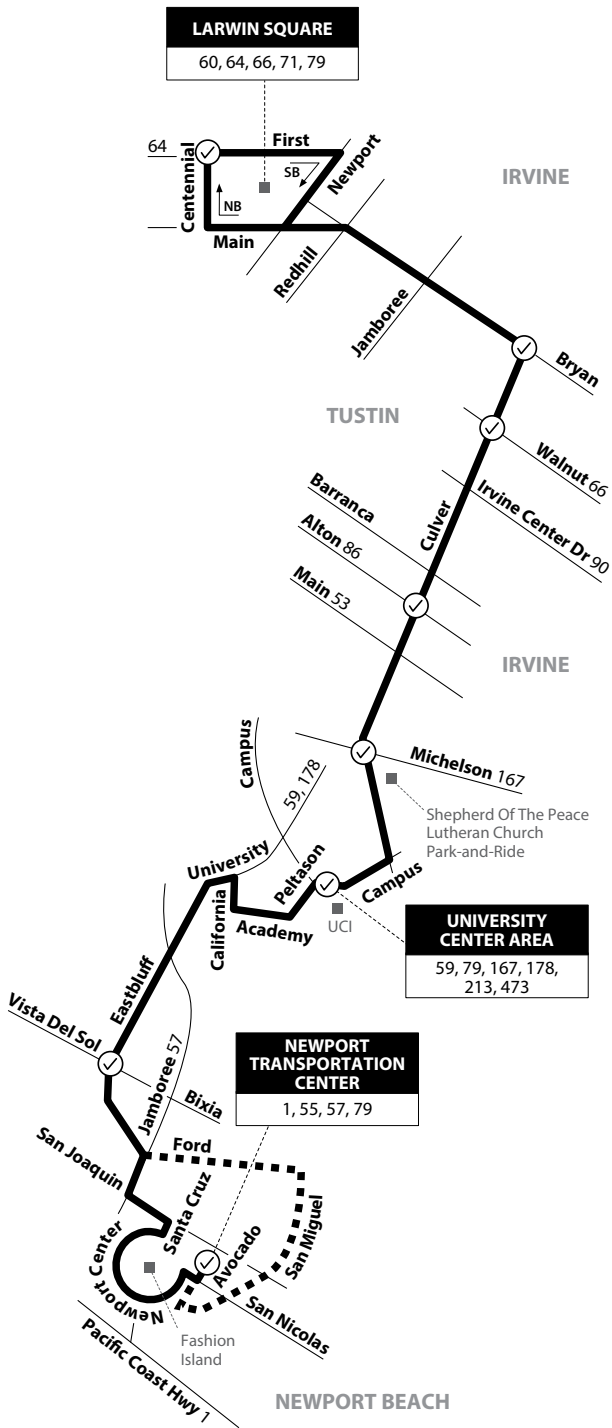

## Tustin to Newport Beach via Bryan Ave / Culver Dr / University Ave

**LARWIN SQUARE**  
60, 64, 66, 71, 79

**UNIVERSITY CENTER AREA**  
59, 79, 167, 178, 213, 473

**NEWPORT TRANSPORTATION CENTER**  
1, 55, 57, 79

**LEGEND  
LEYENDA**

Route 079/081819 Numbers on streets indicate transfers. *Números en la calle indican transbordos.*

All Days

**SOUTHBOUND To: Newport Beach**

	Larvin Square	Bryan & Culver	Culver & Walnut	Culver & Alton	Culver & Michelson	University Center	Eastbluff & Del Sol	Newport Transportation Center
	6:10	6:27	6:31	6:36	6:40	6:46	6:55	7:03
<b>A</b>	7:09	7:26	7:30	7:35	7:40	7:47	7:55	8:16
	8:03	8:21	8:26	8:35	8:40	8:50	9:00	9:10
<b>A</b>	9:03	9:21	9:26	9:35	9:40	9:50	10:00	10:20
	10:01	10:20	10:25	10:34	10:40	10:50	11:01	11:13
<b>A</b>	11:01	11:20	11:25	11:34	11:40	11:50	<b>12:01</b>	<b>12:20</b>
	<b>12:01</b>	<b>12:20</b>	<b>12:25</b>	<b>12:34</b>	<b>12:40</b>	<b>12:50</b>	<b>1:01</b>	<b>1:13</b>
<b>A</b>	1:01	1:20	1:25	1:34	1:40	1:50	2:01	2:20
	2:01	2:20	2:25	2:34	2:40	2:50	3:01	3:13
<b>A</b>	3:01	3:20	3:25	3:34	3:40	3:50	4:01	4:20
	4:01	4:20	4:25	4:34	4:40	4:50	5:01	5:13
<b>A</b>	5:02	5:20	5:25	5:34	5:40	5:48	5:58	6:18
	6:02	6:20	6:25	6:34	6:40	6:48	6:58	7:08
<b>A</b>	7:02	7:20	7:25	7:34	7:40	7:48	7:58	8:18
	8:10	8:27	8:31	8:37	8:40	8:47	8:56	9:06