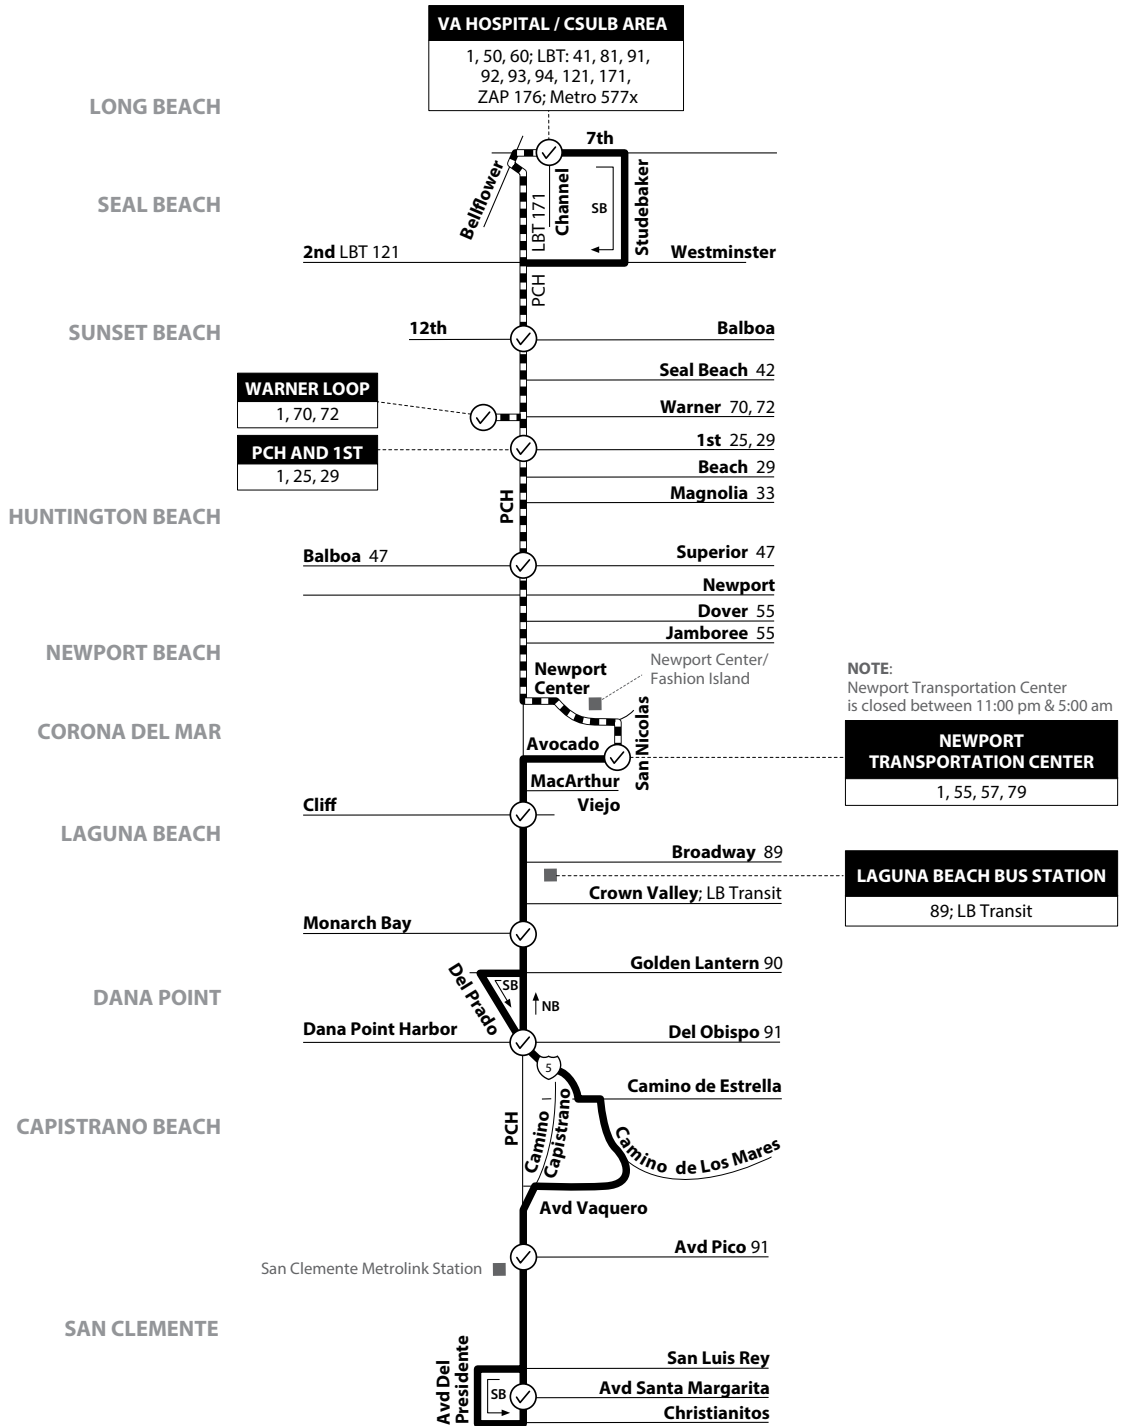

1

Long Beach to San Clemente

via Pacific Coast Hwy

LEGEND
LEYENDA

Scheduled Departure
 Regular Routing
 No Service On Some Trips

Metro = Los Angeles Metro | LBT = Long Beach Transit |
 LB Transit = Laguna Beach Transit

Route 001/092023

Numbers on streets indicate transfers. *Números en la calle indican transbordos.*

MAP NOT TO SCALE

Monday-Friday
NORTHBOUND To: Long Beach

El Camino & Santa Margarita	El Camino Real & Avd Pico	Pacific Coast Hwy & Del Obispo	Pacific Coast Hwy & Crown Valley	Pacific Coast Hwy & Viejo	Newport Transportation Center	Pacific Coast Hwy & Superior	Coast Highway & Huntington	Warner & Pacific Coast Hwy	Pacific Coast Hwy & Balboa	7th & Channel
4:37	4:49	5:03	5:12	5:28	5:46	5:59	6:10	6:22	6:30	6:44
5:39	5:51	6:05	6:14	6:30	6:48	7:01	7:12	7:24	7:32	7:46
6:32	6:44	6:58	7:09	7:30	7:50	8:05	8:16	8:28	8:36	8:50
7:27	7:42	7:57	8:08	8:30	8:51	9:06	9:18	9:32	9:41	9:55
8:26	8:41	8:56	9:07	9:29	9:50	10:05	10:17	10:31	10:40	10:54
9:23	9:38	9:53	10:04	10:26	10:47	11:02	11:14	11:28	11:37	11:51
10:20	10:35	10:50	11:01	11:23	11:44	11:59	12:11	12:25	12:34	12:48
11:03	11:18	11:34	11:46	12:12	12:38	12:56	1:08	1:22	1:33	1:47
12:04	12:19	12:35	12:47	1:13	1:39	1:57	2:09	2:23	2:34	2:48
1:06	1:21	1:37	1:49	2:15	2:41	2:59	3:11	3:25	3:36	3:50
2:07	2:22	2:38	2:50	3:16	3:42	4:00	4:12	4:26	4:37	4:51
3:03	3:17	3:34	3:47	4:14	4:40	5:00	5:12	5:26	5:37	5:51
4:11	4:26	4:42	4:53	5:17	5:40	5:57	6:09	6:22	6:33	6:47
5:06	5:21	5:37	5:48	6:12	6:35	6:52	7:04	7:17	7:28	7:42
6:11	6:26	6:42	6:53	7:17	7:40	7:57	8:09	8:22	8:33	8:47
7:31	7:44	7:59	8:09	8:27	8:45	9:00	9:11	9:24	9:35	9:49
8:40	8:53	9:08	9:18	9:36	9:54	10:09	10:20	10:33	10:44	10:58