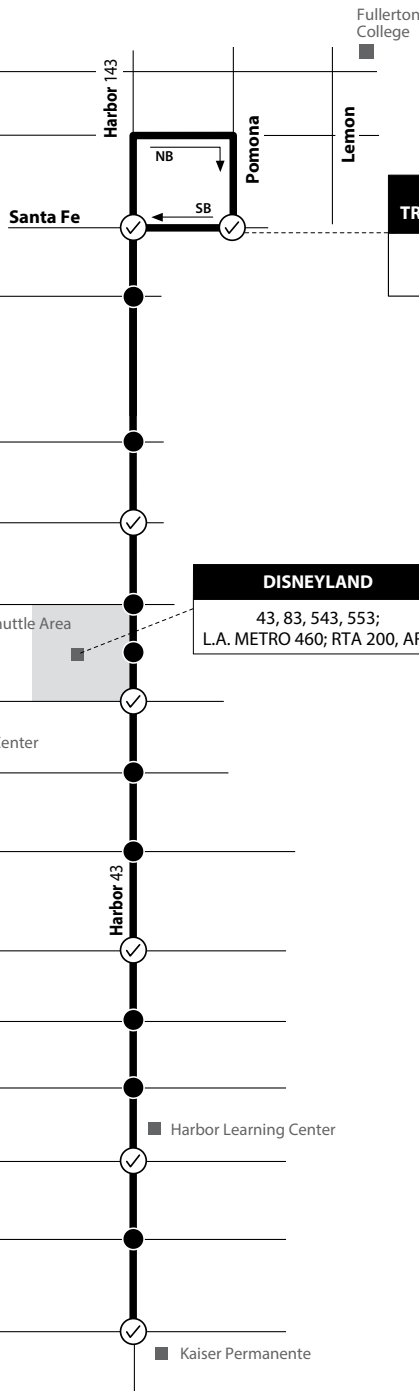

LEGEND
LEYENDA

Scheduled Departure

Regular Routing

N
MAP NOT TO SCALE

Route 543/041025

METRO = Los Angeles Metro

Numbers on streets indicate transfers. *Números en la calle indican transbordos.*

Route 543 is a limited-stop route, making stops only at time check points (checkmark icon) and other designated stops (solid black circle icon).

Monday-Friday
SOUTHBOUND To:
Santa Ana

Fullerton Transportation Center	Harbor & Lincoln	Harbor & Katella	Harbor & Westminster	Harbor & Edinger	Harbor & MacArthur
4:57	5:08	5:22	5:35	5:43	5:48
5:17	5:28	5:42	5:55	6:03	6:08
5:37	5:48	6:02	6:15	6:23	6:28
5:57	6:08	6:22	6:35	6:43	6:48
6:17	6:28	6:42	6:55	7:03	7:08
6:37	6:48	7:02	7:15	7:23	7:28
6:57	7:08	7:22	7:35	7:43	7:48
7:17	7:28	7:42	7:55	8:03	8:08
7:37	7:48	8:02	8:15	8:23	8:28
7:57	8:08	8:22	8:35	8:43	8:48
8:17	8:28	8:42	8:55	9:03	9:08
8:37	8:48	9:02	9:15	9:23	9:28
8:57	9:08	9:22	9:35	9:43	9:48
9:17	9:28	9:42	9:55	10:03	10:08
9:37	9:48	10:02	10:15	10:23	10:28
9:57	10:08	10:22	10:35	10:43	10:48
10:17	10:28	10:42	10:55	11:03	11:08
10:37	10:48	11:02	11:15	11:23	11:28
10:56	11:11	11:22	11:35	11:43	11:48
11:16	11:31	11:42	11:55	12:03	12:08
11:36	11:51	12:02	12:15	12:23	12:28
11:56	12:11	12:22	12:35	12:43	12:48
12:16	12:31	12:42	12:55	1:03	1:08
12:36	12:51	1:02	1:15	1:23	1:28
12:55	1:08	1:20	1:35	1:43	1:48
1:15	1:28	1:40	1:55	2:03	2:08
1:35	1:48	2:00	2:15	2:23	2:28
1:55	2:08	2:20	2:35	2:43	2:48
2:15	2:28	2:40	2:55	3:03	3:08
2:35	2:48	3:00	3:15	3:23	3:28
2:55	3:07	3:21	3:35	3:43	3:48
3:15	3:27	3:41	3:55	4:03	4:08
3:35	3:47	4:01	4:15	4:23	4:28
3:55	4:07	4:21	4:35	4:43	4:48
4:16	4:27	4:40	4:55	5:06	5:12
4:36	4:47	5:00	5:15	5:26	5:32
4:56	5:07	5:20	5:35	5:46	5:52
5:16	5:27	5:40	5:55	6:06	6:12
5:36	5:47	6:00	6:15	6:26	6:32
5:56	6:07	6:20	6:35	6:46	6:52
6:16	6:27	6:40	6:55	7:06	7:12
6:36	6:47	7:00	7:15	7:26	7:32
6:56	7:07	7:20	7:35	7:46	7:52