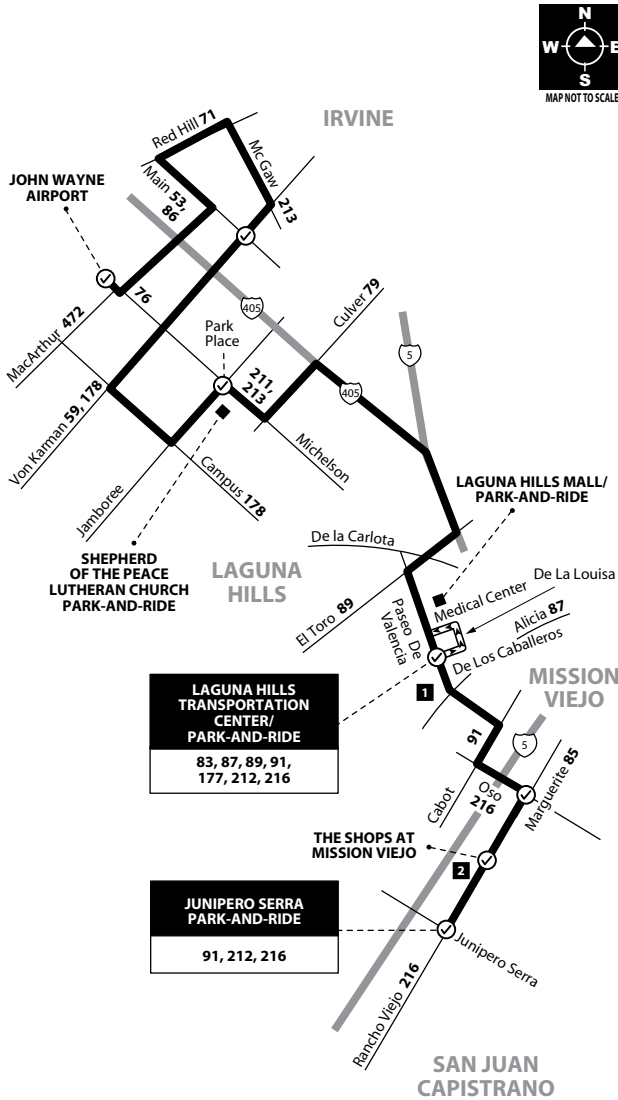

NOTE: No weekend service.
NOTA: No hay servicio los fines de semana.

Irvine to San Juan Capistrano Express

via 405 Fwy

212

Monday - Friday NORTHBOUND To: Irvine

Rancho Viejo & Junipero Serra	Shops at Mission Viejo	Oso & Marguerite	Laguna Hills Transportation Center	Park Place (F)	Von Karman & Main (F)	John Wayne Airport (Lower Level) (F)	AM
5:46 6:16	5:55 6:25	6:02 6:32	6:14 6:44	6:33 7:04	6:41 7:13	6:54 7:30	

F = Times are approximate/Los horarios son aproximados.

Monday - Friday SOUTHBOUND To: San Juan Capistrano

John Wayne Airport (Lower Level)	Von Karman & Main	Park Place	Laguna Hills Transportation Center (F)	Marguerite & Oso (F)	Shops at Mission Viejo (F)	Rancho Viejo & Junipero Serra (F)	PM
3:54 5:14	4:13 5:36	4:24 5:49	4:50 6:15	5:06 6:31	5:13 6:38	5:22 6:47	

F = Times are approximate/Los horarios son aproximados.

SERVICE TO / SERVICIO A

1. **Irvine**
2. Irvine Business Complex
   - Shepherd of the Peace Lutheran Church Park-and-Ride
   - John Wayne Airport
3. **Laguna Hills**
4. 1 - Laguna Hills High School
   - Laguna Hills Mall
   - Laguna Hills Transportation Center
5. **Mission Viejo**
6. The Shops at Mission Viejo
   - Saddleback College
7. **San Juan Capistrano**
8. 2 - Capistrano Valley High School
   - Junipero Serra Park-and-Ride

LEGEND / LEYENDA

- ☑ Scheduled Departure
- Regular Routing
- --- Southbound Only
- 1 Middle or High School

Route 212/040917