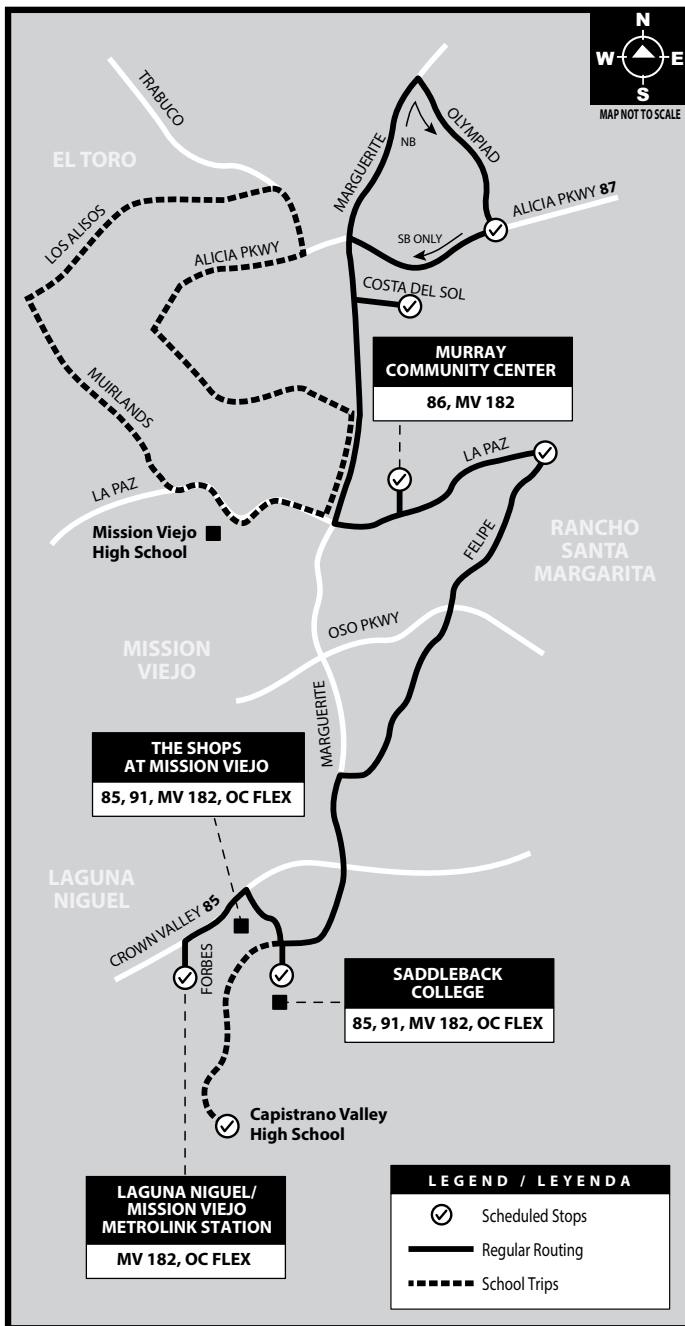

MISSION VIEJO SHUTTLE ROUTE 182

Monday - Friday NORTHBOUND to: Mission Viejo

Laguna Niguel Metrolink	Shops at Mission Viejo	Capistrano Valley High School	Saddleback College	La Paz & Felipe	Murray Community Center	Mission Viejo Library	Alicia & Olympiad
6:26	6:34	6:50	6:56	
7:56	8:04	8:20	8:26	8:38
8:40	8:48	9:00	9:05	9:17
9:30	9:38	9:50	9:55	10:00	10:12
10:17	10:25	10:32	10:44	10:49	10:54	
	1:52	1:59	2:11	2:16	2:00	2:12
		2:50	3:00	3:13	3:19	2:21	
		2:59	3:11	3:26	3:31	3:43
						4:09	4:21
4:37	4:45	4:52	5:03	5:09	5:14	5:26
5:21	5:29	5:39	5:49	6:00	6:06	6:11	6:23
6:26	6:34	6:41	6:52	6:57		

Monday - Friday SOUTHBOUND to: Laguna Niguel

Alicia & Olympiad	Mission Viejo High School	Mission Viejo Library	Murray Community Center	La Paz & Felipe	Saddleback College	Capistrano Valley High School	Shops at Mission Viejo	Laguna Niguel Metrolink
6:45	6:56	7:06	7:25	7:46
			7:06	7:11	7:26	7:35	7:46
8:00	8:12	8:16	8:28	8:38
8:40	8:52	8:56	9:08	9:18
9:23	9:35	9:39	9:51	9:59	10:07
10:14	10:24	10:30	10:34	10:46	10:54	11:02
2:14	2:24	2:30	2:33	2:47	2:57		
	3:27	4:07						
3:45	3:57	4:02	4:13	4:20	4:27
4:23	4:33	4:39	4:44	4:56	5:03	5:11
5:28	5:38	5:44	5:49	6:01	6:09	6:16