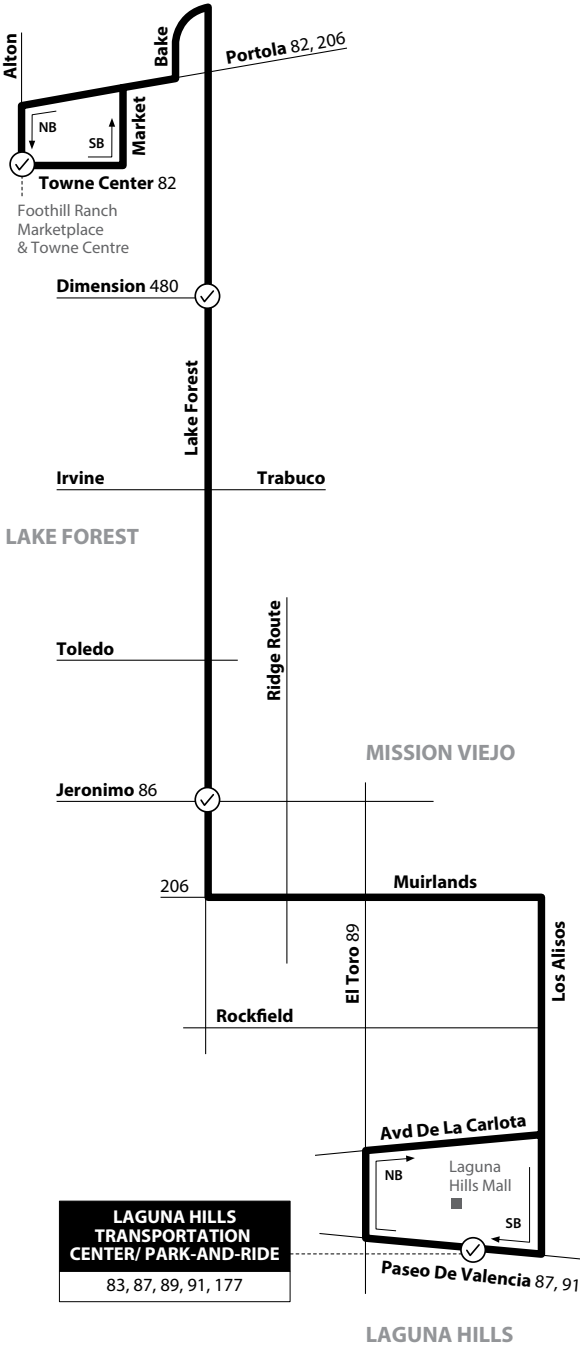

FOOTHILL RANCH

Monday - Friday NORTHBOUND To: Foothill Ranch

Laguna Hills Transportation Center	Lake Forest & Jeronimo	Lake Forest & Dimension	Towne Centre & Alton
5:44	6:02	6:11	6:23
6:28	6:46	6:55	7:07
7:13	7:31	7:40	7:52
7:59	8:17	8:26	8:38
8:45	9:03	9:11	9:22
9:30	9:48	9:56	10:07
10:15	10:33	10:41	10:52
11:00	11:18	11:26	11:37
11:43	12:02	12:11	12:22
12:28	12:47	12:56	1:07
1:16	1:33	1:41	1:51
1:54	2:16	2:26	2:37
2:41	3:01	3:11	3:23
3:26	3:46	3:56	4:08
4:11	4:31	4:41	4:53
5:00	5:20	5:30	5:42
6:00	6:20	6:30	6:42

Monday - Friday SOUTHBOUND To: Laguna Hills

Towne Centre & Alton	Lake Forest & Dimension	Lake Forest & Jeronimo	Laguna Hills Transportation Center
5:47	5:54	6:01	6:13
6:32	6:39	6:46	6:58
7:09	7:20	7:32	7:49
7:54	8:05	8:17	8:34
8:42	8:51	9:01	9:14
9:27	9:36	9:46	9:59
10:12	10:21	10:31	10:44
10:57	11:06	11:16	11:29
11:42	11:51	12:01	12:14
12:27	12:36	12:46	12:59
1:11	1:23	1:31	1:45
1:56	2:08	2:16	2:30
2:41	2:53	3:01	3:15
3:26	3:38	3:46	4:00
4:11	4:23	4:31	4:45
4:56	5:08	5:16	5:30
5:47	5:58	6:06	6:19
6:45	6:56	7:04	7:17

Saturday NORTHBOUND To: Foothill Ranch

Laguna Hills Transportation Center	Lake Forest & Jeronimo	Lake Forest & Dimension	Towne Centre & Alton
8:02	8:20	8:27	8:35
9:38	9:56	10:03	10:15
10:58	11:18	11:25	11:35
12:18	12:38	12:45	12:55
1:38	1:58	2:05	2:15
2:58	3:18	3:25	3:35
4:18	4:38	4:45	4:55
5:58	6:18	6:25	6:35

**LEGEND
LEYENDA**

Scheduled Departure
 Regular Routing

Route 177/083018 Numbers on streets indicate transfers. *Números en la calle indican transbordos.*