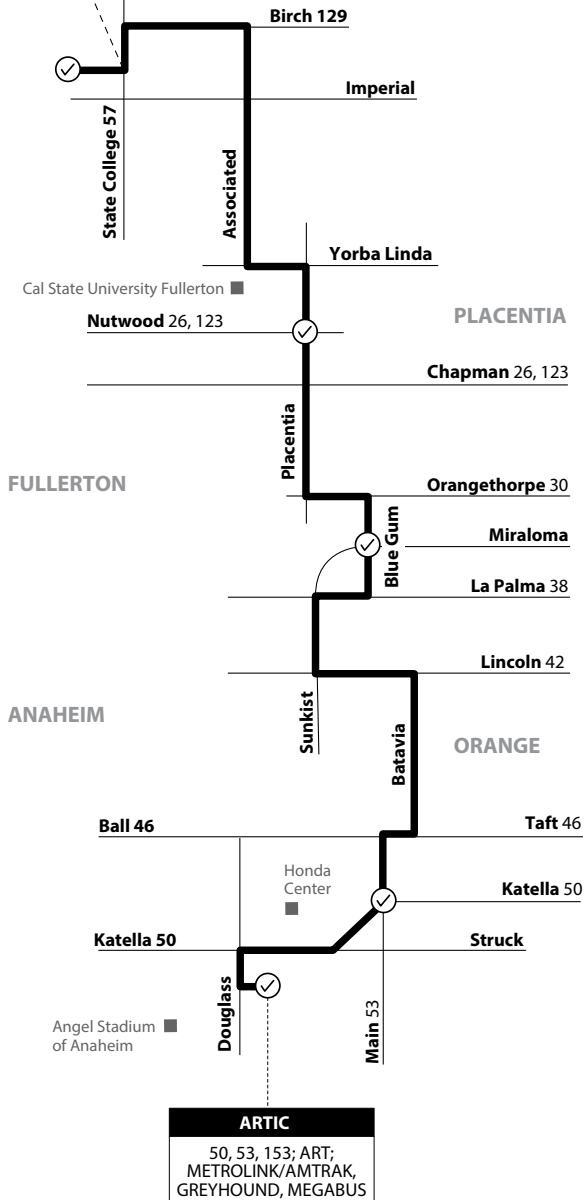

BREA

BREA MALL AREA

57, 129, 143, 153,
213; FT:286

LEGEND LEYENDA

☑ Scheduled Departure
— Regular Routing

Route 153/111519

All Days

NORTHBOUND To: Brea

Anaheim Regional Transportation Intermodal Center (ARTIC)	Main & Katella	Blue Gum & Miraloma	Placentia & Nutwood	Brea Mall
7:00	7:04	7:18	7:27	7:44
8:00	8:04	8:18	8:27	8:44
9:00	9:04	9:19	9:29	9:50
10:00	10:04	10:19	10:29	10:50
11:00	11:04	11:19	11:29	11:50
12:00	12:04	12:19	12:29	12:50
1:00	1:04	1:19	1:29	1:50
2:00	2:04	2:19	2:29	2:50
3:00	3:04	3:19	3:29	3:50
4:00	4:04	4:19	4:29	4:50
5:00	5:04	5:19	5:29	5:50
6:00	6:04	6:19	6:28	6:47
7:00	7:04	7:18	7:26	7:42
8:00	8:04	8:18	8:26	8:42

All Days

SOUTHBOUND To: Anaheim

Brea Mall	Placentia & Nutwood	Blue Gum & Miraloma	Katella & Main (F)	Anaheim Regional Transportation Intermodal Center (ARTIC)
6:00	6:15	6:23	6:39	6:44
7:00	7:15	7:23	7:39	7:44
8:00	8:15	8:23	8:39	8:44
9:00	9:16	9:25	9:42	9:47
10:00	10:16	10:25	10:42	10:47
11:00	11:16	11:25	11:42	11:47
12:00	12:16	12:25	12:42	12:47
1:00	1:17	1:26	1:42	1:47
2:00	2:17	2:26	2:42	2:47
3:00	3:17	3:26	3:42	3:47
4:00	4:17	4:26	4:42	4:47
5:00	5:17	5:26	5:42	5:47
6:00	6:17	6:25	6:40	6:45
7:00	7:16	7:24	7:38	7:43

Operates Monday-Saturday Only.
Lunes a sábado solamente.

F = Times are approximate/Los horas son aproximadas.