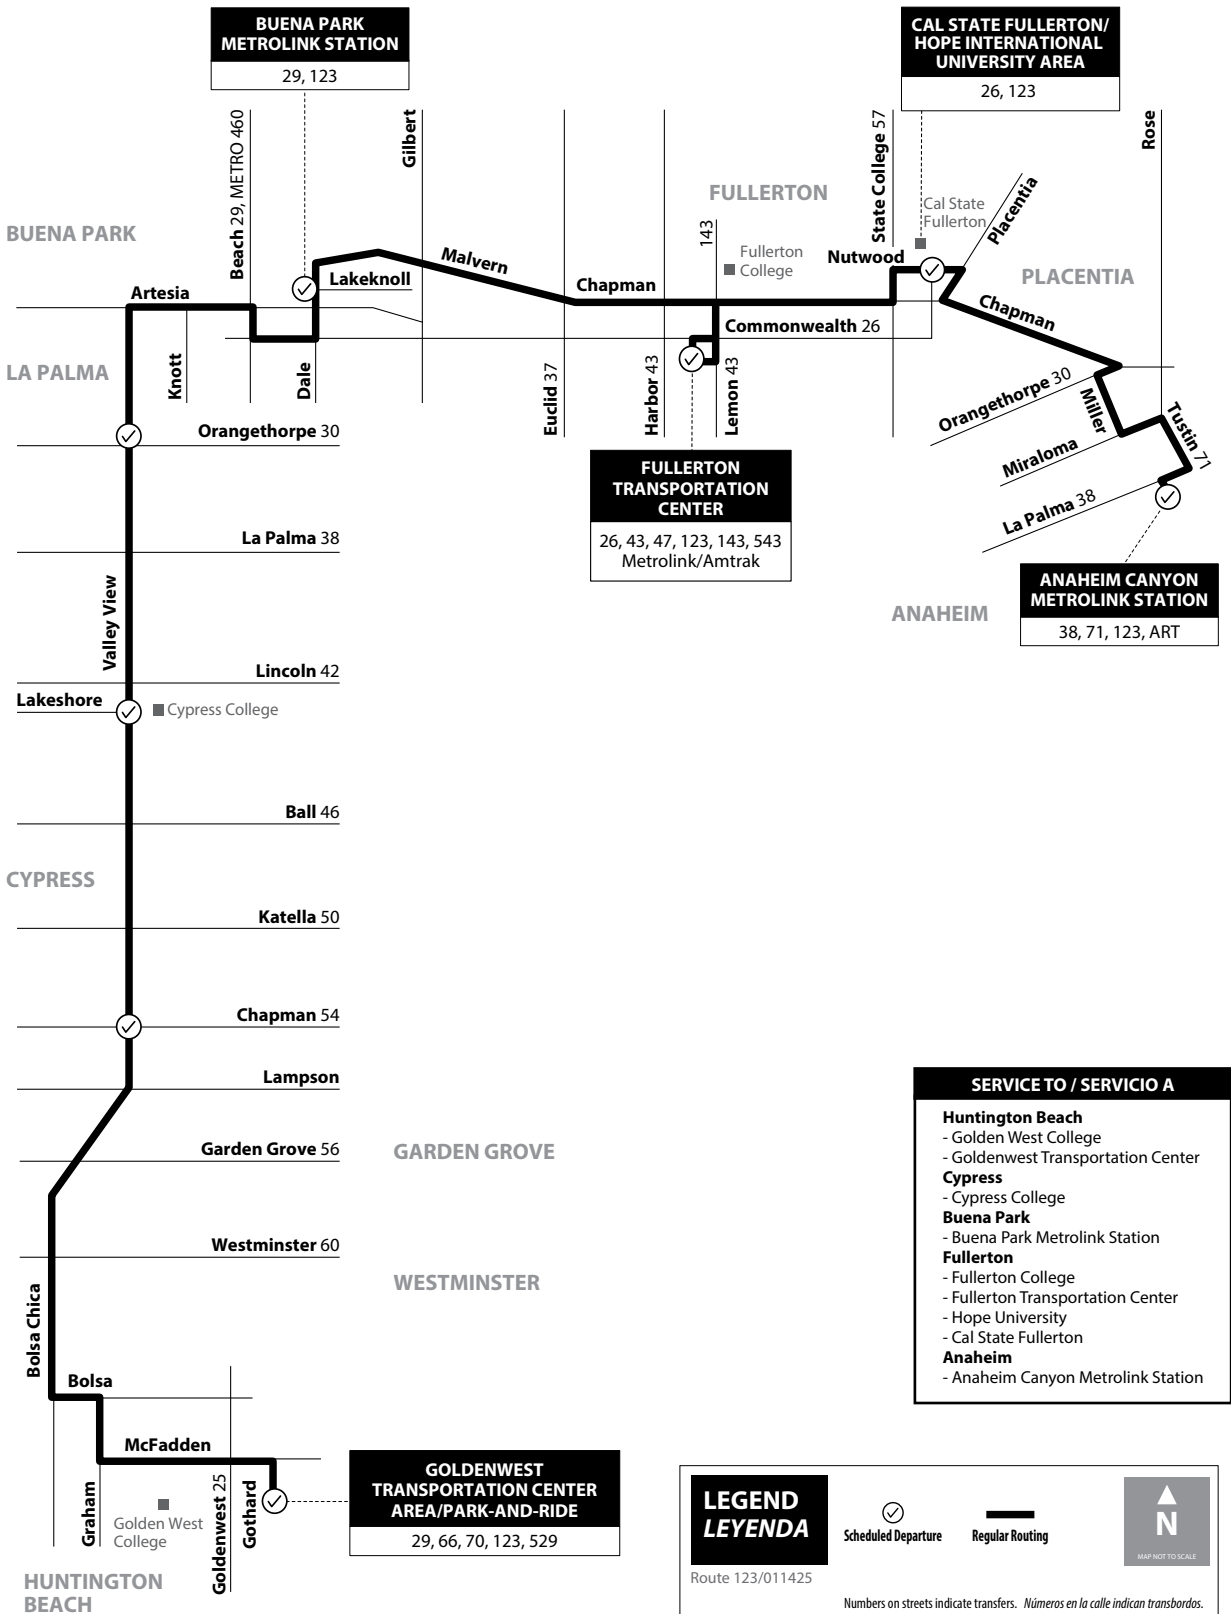

NOTE: No weekend service.
NOTA: No hay servicio los fines de semana.

Anaheim to Huntington Beach

via Chapman Ave / Valley View / Bolsa Chica

123