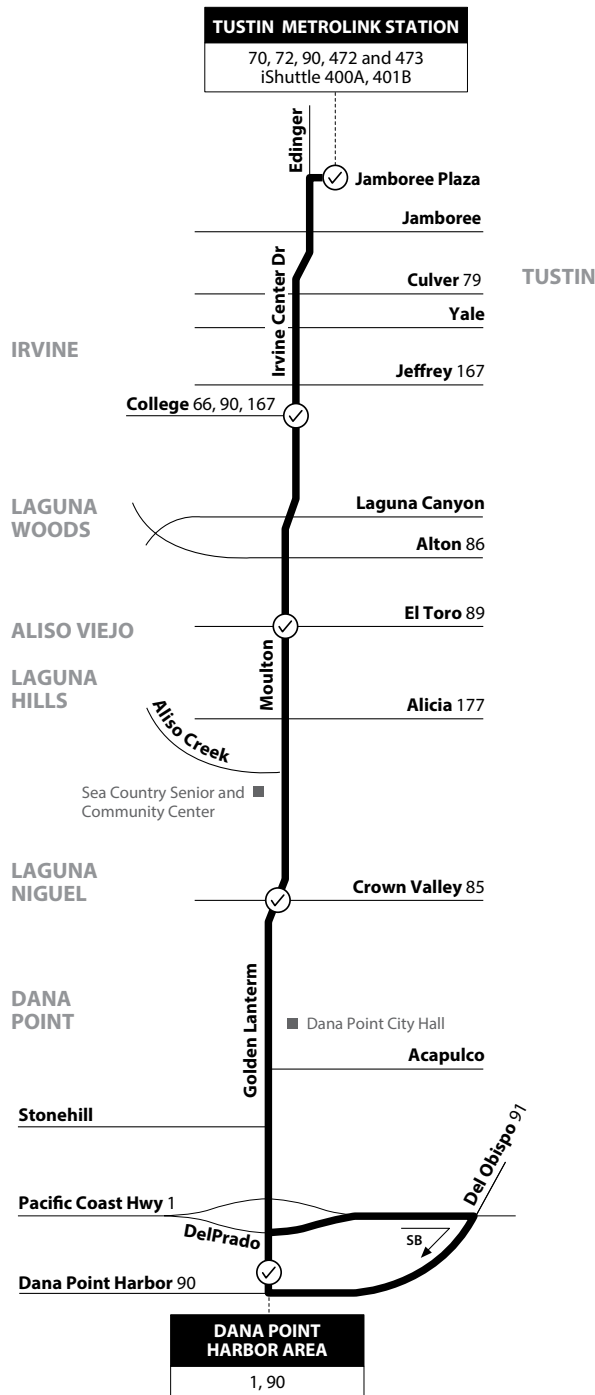

Tustin to Dana Point

via Irvine Center Dr / Moulton Pkwy / Golden Lantern St

Monday-Friday NORTHBOUND To: Tustin

| Golden Lantern & Dana Point Harbor | Moulton & Crown Valley | Moulton & El Toro | Irvine Valley College | Tustin Metrolink Station |
|------------------------------------|------------------------|-------------------|-----------------------|--------------------------|
| 5:10 | 5:27 | 5:44 | 6:00 | 6:09 |
| 5:55 | 6:12 | 6:29 | 6:45 | 6:54 |
| 6:36 | 6:55 | 7:14 | 7:34 | 7:48 |
| 7:21 | 7:40 | 7:59 | 8:19 | 8:33 |
| 8:06 | 8:25 | 8:44 | 9:04 | 9:18 |
| 8:51 | 9:10 | 9:29 | 9:49 | 10:03 |
| 9:34 | 9:52 | 10:09 | 10:29 | 10:40 |
| 10:24 | 10:42 | 10:59 | 11:19 | 11:30 |
| 11:09 | 11:27 | 11:44 | 12:04 | 12:15 |
| 11:54 | 12:12 | 12:29 | 12:49 | 1:00 |
| 12:39 | 12:57 | 1:14 | 1:34 | 1:45 |
| 1:20 | 1:40 | 1:59 | 2:19 | 2:35 |
| 2:05 | 2:25 | 2:44 | 3:04 | 3:20 |
| 2:50 | 3:10 | 3:29 | 3:50 | 4:06 |
| S 3:33 | 3:53 | 4:12 | | |
| 3:36 | 3:56 | 4:15 | 4:36 | 4:52 |
| 4:21 | 4:41 | 5:00 | 5:21 | 5:37 |
| 5:11 | 5:29 | 5:45 | 6:05 | 6:16 |
| 5:56 | 6:14 | 6:30 | 6:50 | 7:01 |
| 6:41 | 6:59 | 7:15 | 7:35 | 7:46 |
| 7:26 | 7:44 | 8:00 | 8:20 | 8:31 |
| 8:13 | 8:30 | 8:45 | 9:01 | 9:11 |
| 8:58 | 9:15 | 9:30 | 9:46 | 9:56 |