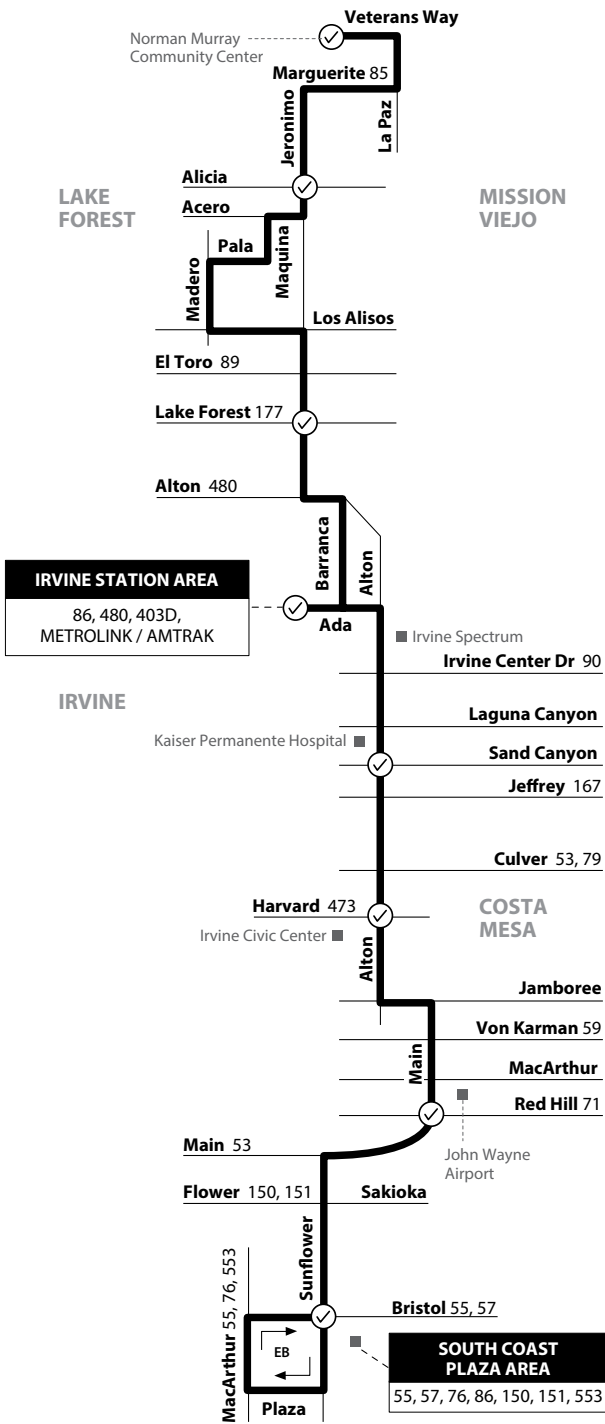

NOTE: No weekend service.
 NOTA: No hay servicio los fines de semana.

Costa Mesa to Mission Viejo
 via Alton Pkwy / Jeronimo Rd

LEGEND
LEYENDA

Schedulde Departure
 Regular Routing

Route 086/121024

Numbers on streets indicate transfers. *Números en la calle indican transbordos.*

MAP NOT TO SCALE

Monday - Friday
 EASTBOUND To: Mission Viejo

Sunflower & Bristol	Main & Red Hill	Alton & Harvard	Alton & Sand Canyon	Irvine Station	Jeronimo & Lake Forest	Jeronimo & Alicia	Murray Community Center
5:36	5:48	6:00	6:13	6:23	6:36	6:48	6:57
6:33	6:47	6:59	7:15	7:28	7:41	7:55	8:05
7:38	7:52	8:04	8:20	8:33	8:46	9:00	9:10
8:48	8:59	9:11	9:26	9:38	9:50	10:04	10:15
9:53	10:04	10:16	10:31	10:43	10:55	11:09	11:20
10:54	11:07	11:21	11:36	11:48	11:59	12:13	12:23
11:59	12:11	12:24	12:42	12:55	1:07	1:22	1:32
1:04	1:16	1:29	1:47	2:00	2:12	2:27	2:37
2:09	2:21	2:34	2:52	3:05	3:17	3:32	3:42
3:16	3:28	3:42	3:59	4:12	4:25	4:40	4:49
4:25	4:37	4:51	5:08	5:21	5:34	5:49	5:58
5:30	5:42	5:56	6:13	6:26	6:39	6:54	7:03
6:40	6:52	7:05	7:20	7:31	7:41	7:53	8:02
7:49	8:01	8:12	8:27	8:36	8:45	8:56	9:05

Monday - Friday
 WESTBOUND To: Costa Mesa

Murray Community Center	Jeronimo & Alicia	Jeronimo & Lake Forest	Irvine Station	Alton & Sand Canyon	Alton & Harvard	Main & Red Hill	Sunflower & Bristol
6:16	6:25	6:37	6:44	6:56	7:08	7:21	7:27
7:17	7:28	7:40	7:49	8:02	8:16	8:31	8:38
8:22	8:32	8:45	8:54	9:07	9:21	9:35	9:41
9:25	9:35	9:48	9:57	10:10	10:24	10:38	10:44
10:30	10:40	10:53	11:02	11:15	11:29	11:43	11:49
11:35	11:45	11:58	12:06	12:19	12:34	12:48	12:54
12:40	12:50	1:03	1:11	1:24	1:39	1:53	1:59
1:47	1:57	2:10	2:18	2:31	2:46	3:00	3:06
2:52	3:02	3:14	3:24	3:38	3:54	4:08	4:15
3:57	4:07	4:19	4:29	4:43	4:59	5:13	5:20
5:04	5:14	5:26	5:36	5:50	6:06	6:20	6:27
6:13	6:24	6:36	6:45	6:58	7:13	7:25	7:33
7:18	7:29	7:41	7:50	8:03	8:18	8:30	8:38
8:23	8:34	8:46	8:55	9:08	9:23	9:35	9:43