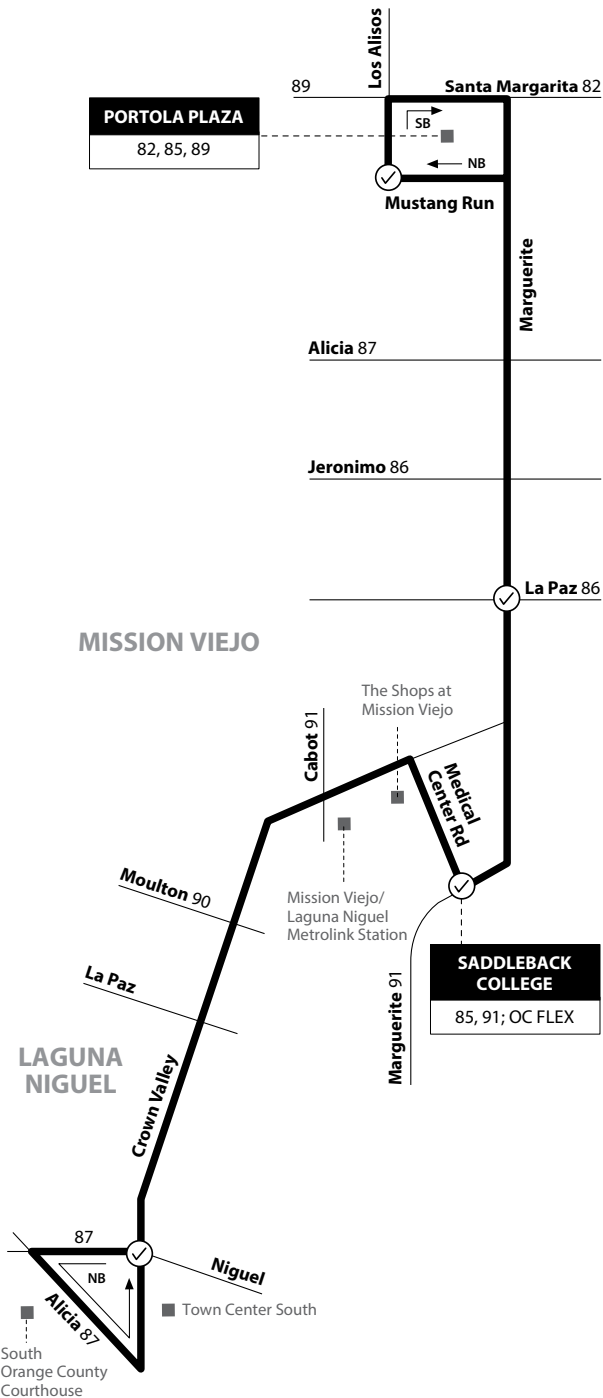

Monday - Friday

NORTHBOUND To: Mission Viejo

Niguel & Crown Valley	Saddleback College	Marguerite & La Paz	Los Alisos & Mustang Run
6:29	6:49	7:04	7:17
7:29	7:49	8:04	8:18
8:29	8:51	9:06	9:20
9:29	9:51	10:06	10:20
10:29	10:51	11:06	11:20
11:29	11:50	12:05	12:19
12:29	12:50	1:05	1:18
1:29	1:50	2:05	2:18
2:29	2:50	3:07	3:21
3:29	3:50	4:07	4:21
4:29	4:52	5:07	5:20
5:29	5:50	6:05	6:18
6:29	6:50	7:05	7:18
7:29	7:47	8:02	8:14
8:29	8:47	8:58	9:09

Monday - Friday

SOUTHBOUND To: Laguna Niguel

Los Alisos & Mustang Run	Marguerite & La Paz	Saddleback College	Niguel & Crown Valley
5:35	5:46	6:01	6:19
6:29	6:42	7:00	7:19
7:29	7:42	8:00	8:19
8:29	8:42	9:00	9:19
9:30	9:43	9:59	10:19
10:30	10:43	10:59	11:19
11:30	11:43	11:59	12:19
12:29	12:42	12:57	1:19
1:29	1:42	1:57	2:19
2:29	2:42	2:57	3:19
3:29	3:42	3:57	4:19
4:30	4:45	4:58	5:19
5:30	5:45	5:58	6:19
6:36	6:48	6:59	7:19
7:36	7:48	7:59	8:19
8:38	8:49	8:59	9:19
9:23	9:34	9:44	10:04

LEGEND
LEYENDA

Scheduled Departure Regular Routing

MAP NOT TO SCALE

Route 085/040619 Numbers on streets indicate transfers. *Números en la calle indican transbordos.*