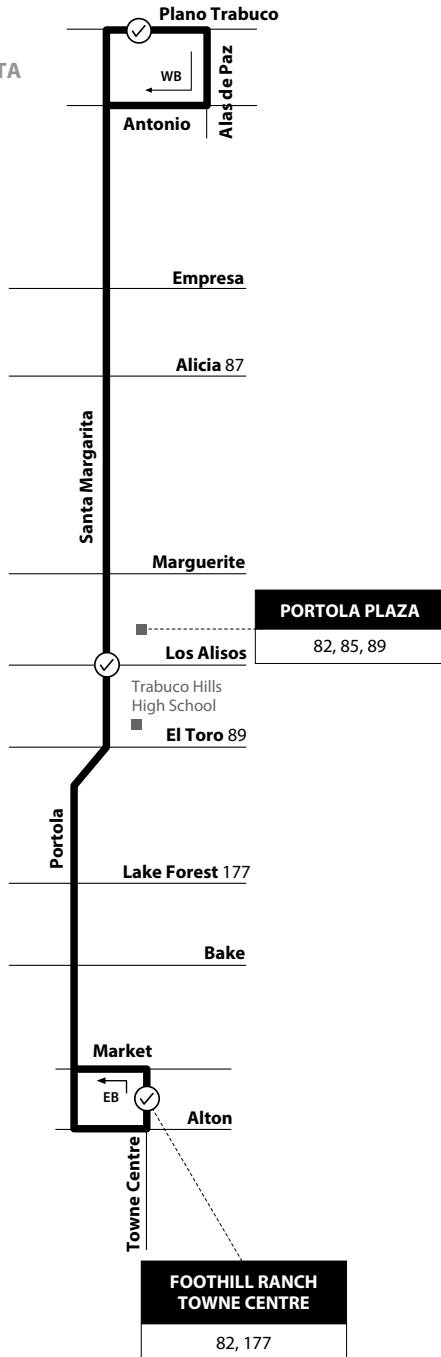

NOTE: No weekend service.
 NOTA: No hay servicio los fines de semana.

Foothill Ranch to Rancho Santa Margarita

via Portola Pkwy / Santa Margarita Pkwy

82

RANCHO SANTA MARGARITA

Monday - Friday EASTBOUND To: Rancho Santa Margarita

Towne Centre & Alton	Santa Margarita & Los Alisos	Plano Trabuco & Alas De Paz
4:20	4:26	4:38
5:08	5:14	5:26
5:56	6:03	6:17
6:54	7:04	7:20
8:00	8:11	8:27
9:07	9:16	9:32
10:16	10:25	10:41
11:20	11:29	11:45
12:25	12:34	12:50
1:29	1:38	1:57
2:35	2:45	3:04
3:44	3:54	4:13
4:50	5:01	5:22
6:00	6:09	6:26
7:00	7:08	7:24
8:00	8:08	8:24

Monday - Friday WESTBOUND To: Foothill Ranch

Plano Trabuco & Alas De Paz	Santa Margarita & Los Alisos	Towne Centre & Alton
4:41	4:51	5:00
5:29	5:39	5:48
6:20	6:34	6:44
7:23	7:39	7:51
S 7:50	8:10	8:22
8:32	8:45	8:57
9:36	9:49	10:01
10:45	10:58	11:10
11:50	12:03	12:15
12:56	1:09	1:21
2:02	2:17	2:29
3:09	3:24	3:36
4:18	4:31	4:44
5:27	5:40	5:53
6:30	6:42	6:53
7:30	7:42	7:53

LEGEND
LEYENDA

Route 082/121322

Numbers on streets indicate transfers. *Números en la calle indican transbordos.*

Scheduled Departure

Regular Routing

MAP NOT TO SCALE