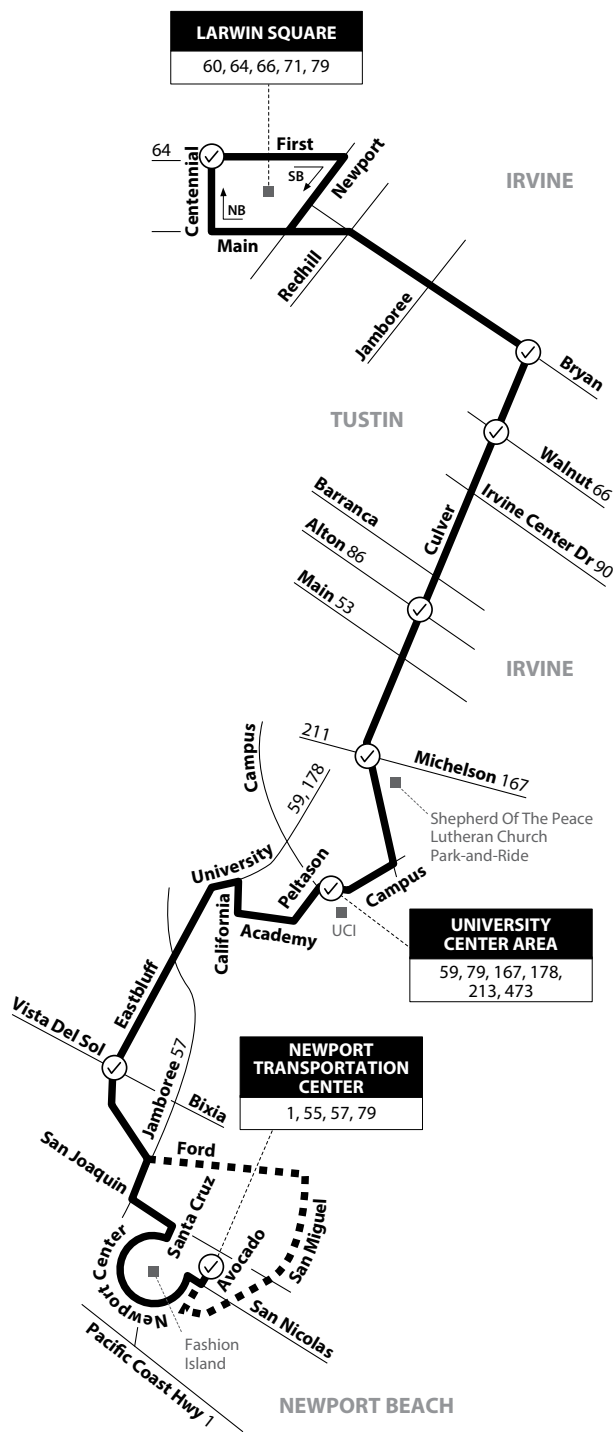

Tustin to Newport Beach

via Bryan Ave / Culver Dr / University Ave

79/A

LARWIN SQUARE
60, 64, 66, 71, 79

NEWPORT TRANSPORTATION CENTER
1, 55, 57, 79

UNIVERSITY CENTER AREA
59, 79, 167, 178, 213, 473

LEGEND
LEYENDA

Route 079/082718 Numbers on streets indicate transfers. *Números en la calle indican transbordos.*

Monday - Friday

NORTHBOUND To: Tustin

	Newport Transportation Center	Eastbluff & Bixia	University Center	Culver & Michelson	Culver & Alton	Culver & Walnut	Bryan & Culver	Larwin Square
A	6:03	6:13	6:22	6:30	6:34	6:41	6:45	6:57
	6:20	6:40	6:50	7:00	7:05	7:13	7:18	7:32
	6:59	7:09	7:20	7:30	7:35	7:43	7:48	8:02
A	7:20	7:39	7:50	8:00	8:05	8:13	8:18	8:33
	7:57	8:08	8:20	8:30	8:35	8:43	8:48	9:03
A	8:20	8:39	8:50	9:00	9:05	9:13	9:18	9:33
	8:57	9:08	9:20	9:30	9:35	9:43	9:48	10:03
A	9:20	9:39	9:50	10:00	10:05	10:13	10:18	10:33
	9:57	10:08	10:20	10:30	10:35	10:43	10:48	11:03
A	10:20	10:39	10:50	11:00	11:05	11:13	11:18	11:33
	10:57	11:08	11:20	11:30	11:35	11:43	11:48	12:03
A	11:18	11:37	11:50	12:00	12:07	12:17	12:23	12:38
	11:56	12:09	12:20	12:30	12:37	12:47	12:53	1:08
A	12:18	12:37	12:50	1:00	1:07	1:17	1:23	1:38
	12:56	1:09	1:20	1:30	1:37	1:47	1:53	2:08
A	1:18	1:37	1:50	2:00	2:07	2:17	2:23	2:38
	1:56	2:09	2:20	2:30	2:37	2:47	2:53	3:08
A	2:15	2:34	2:47	3:00	3:07	3:17	3:23	3:38
	2:49	3:02	3:14	3:27	3:34	3:44	3:50	4:05
A	3:15	3:34	3:47	4:00	4:07	4:17	4:23	4:38
	3:53	4:06	4:18	4:30	4:37	4:47	4:53	5:09
A	4:17	4:35	4:48	5:00	5:07	5:17	5:23	5:39
	4:53	5:06	5:18	5:30	5:37	5:47	5:53	6:09
A	5:17	5:35	5:48	6:00	6:07	6:17	6:23	6:39
	5:53	6:06	6:18	6:30	6:37	6:47	6:53	7:09
A	6:20	6:38	6:50	7:00	7:06	7:14	7:19	7:33
	6:57	7:09	7:20	7:30	7:36	7:44	7:49	8:03
A	7:23	7:40	7:51	8:00	8:05	8:12	8:16	8:28
	8:01	8:12	8:21	8:30	8:35	8:42	8:46	8:58
A	8:23	8:40	8:51	9:00	9:05	9:12	9:16	9:28
	9:01	9:12	9:21	9:30	9:35	9:42	9:46	9:58
A	9:33	9:50	10:01	10:10	10:15	10:22	10:26	10:38
	10:41	10:52	11:01	11:10	11:15	11:22	11:26	11:38