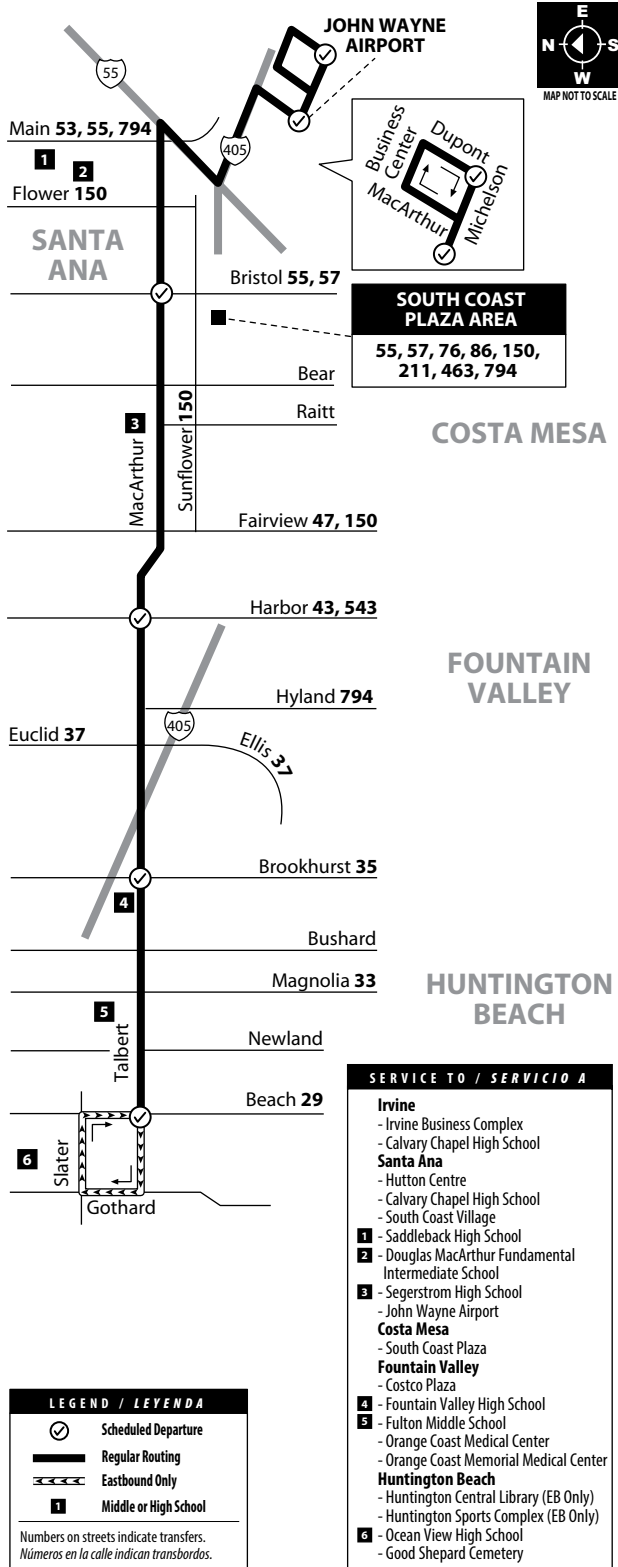

NOTE: No weekend service.
NOTA: No hay servicio los fines de semana.

Huntington Beach to John Wayne Airport

via Talbert Ave / MacArthur Blvd

76

Route 076/121217

Monday - Friday EASTBOUND To: John Wayne Airport

Talbert & Beach	Talbert & Brookhurst	MacArthur & Harbor	MacArthur & Bristol	John Wayne Airport (Lower Level)	Dupont & Michelson
6:02	6:17	6:24	6:32	6:43	6:49
6:56	7:15	7:24	7:33	7:45	7:51
7:56	8:15	8:24	8:33	8:45	8:51
8:56	9:14	9:24	9:32	9:44	9:49
9:56	10:14	10:24	10:32	10:44	10:49
10:58	11:15	11:24	11:32	11:44	11:49
11:58	12:15	12:24	12:32	12:44	12:49
12:58	1:15	1:24	1:32	1:44	1:49
1:57	2:15	2:24	2:33	2:45	2:50
2:57	3:15	3:24	3:33	3:43	3:50
4:02	4:20	4:29	4:38	4:48	4:55
5:05	5:21	5:29	5:38	5:48	5:53
6:10	6:26	6:34	6:43	6:53	6:58

Monday - Friday WESTBOUND To: Huntington Beach

Dupont & Michelson	John Wayne Airport (Lower Level)	MacArthur & Bristol	MacArthur & Harbor	Talbert & Brookhurst	Talbert & Beach
6:00	6:05	6:20	6:29	6:36	6:43
7:00	7:05	7:20	7:29	7:36	7:43
8:02	8:07	8:20	8:29	8:36	8:44
9:02	9:07	9:20	9:29	9:36	9:44
10:02	10:07	10:20	10:29	10:36	10:44
11:02	11:07	11:20	11:29	11:37	11:45
12:02	12:07	12:20	12:29	12:37	12:45
1:02	1:07	1:20	1:29	1:37	1:45
2:01	2:06	2:19	2:29	2:37	2:46
3:06	3:11	3:24	3:34	3:42	3:51
4:00	4:05	4:22	4:34	4:45	4:55
5:05	5:10	5:27	5:39	5:50	6:00
6:08	6:13	6:28	6:39	6:48	6:56