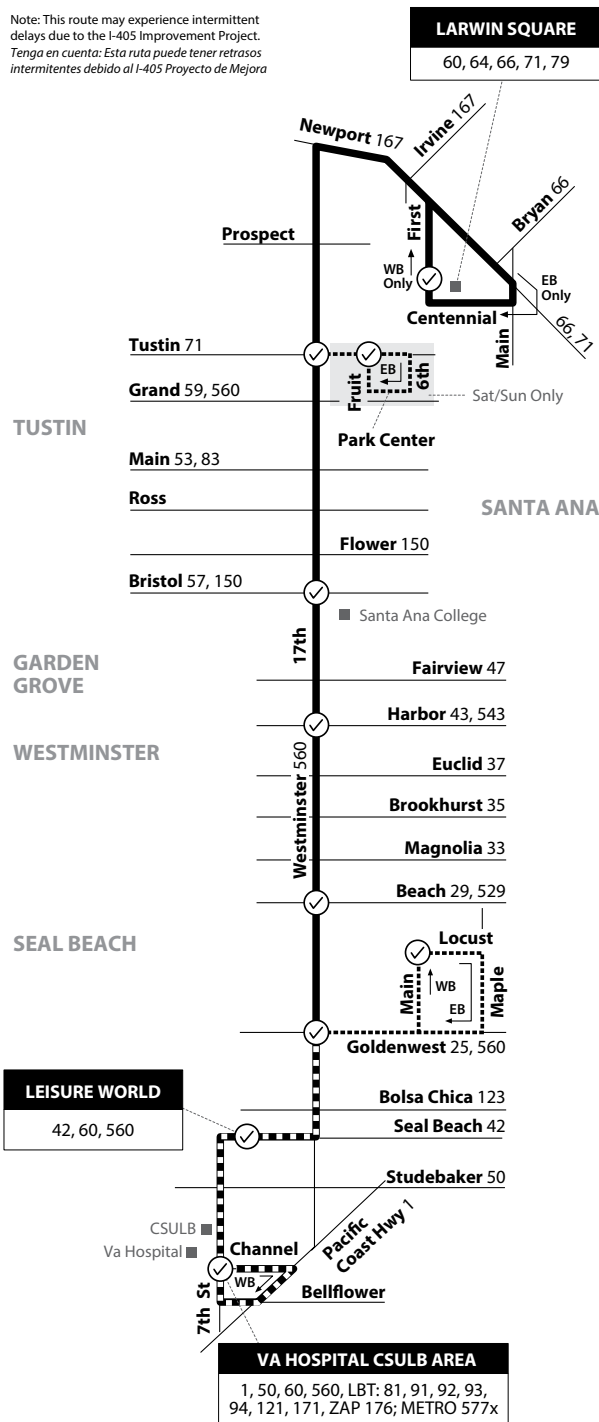

Long Beach to Tustin via Westminster Ave / 17th

LEGEND LEYENDA

- Scheduled Departure
- Regular Routing
- Short Turn Only
- No Service On Some Trips

METRO = Los Angeles Metro | LBT = Long Beach Transit

Numbers on streets indicate transfers. *Números en la calle indican transbordos.*

Monday-Friday EASTBOUND To: Tustin