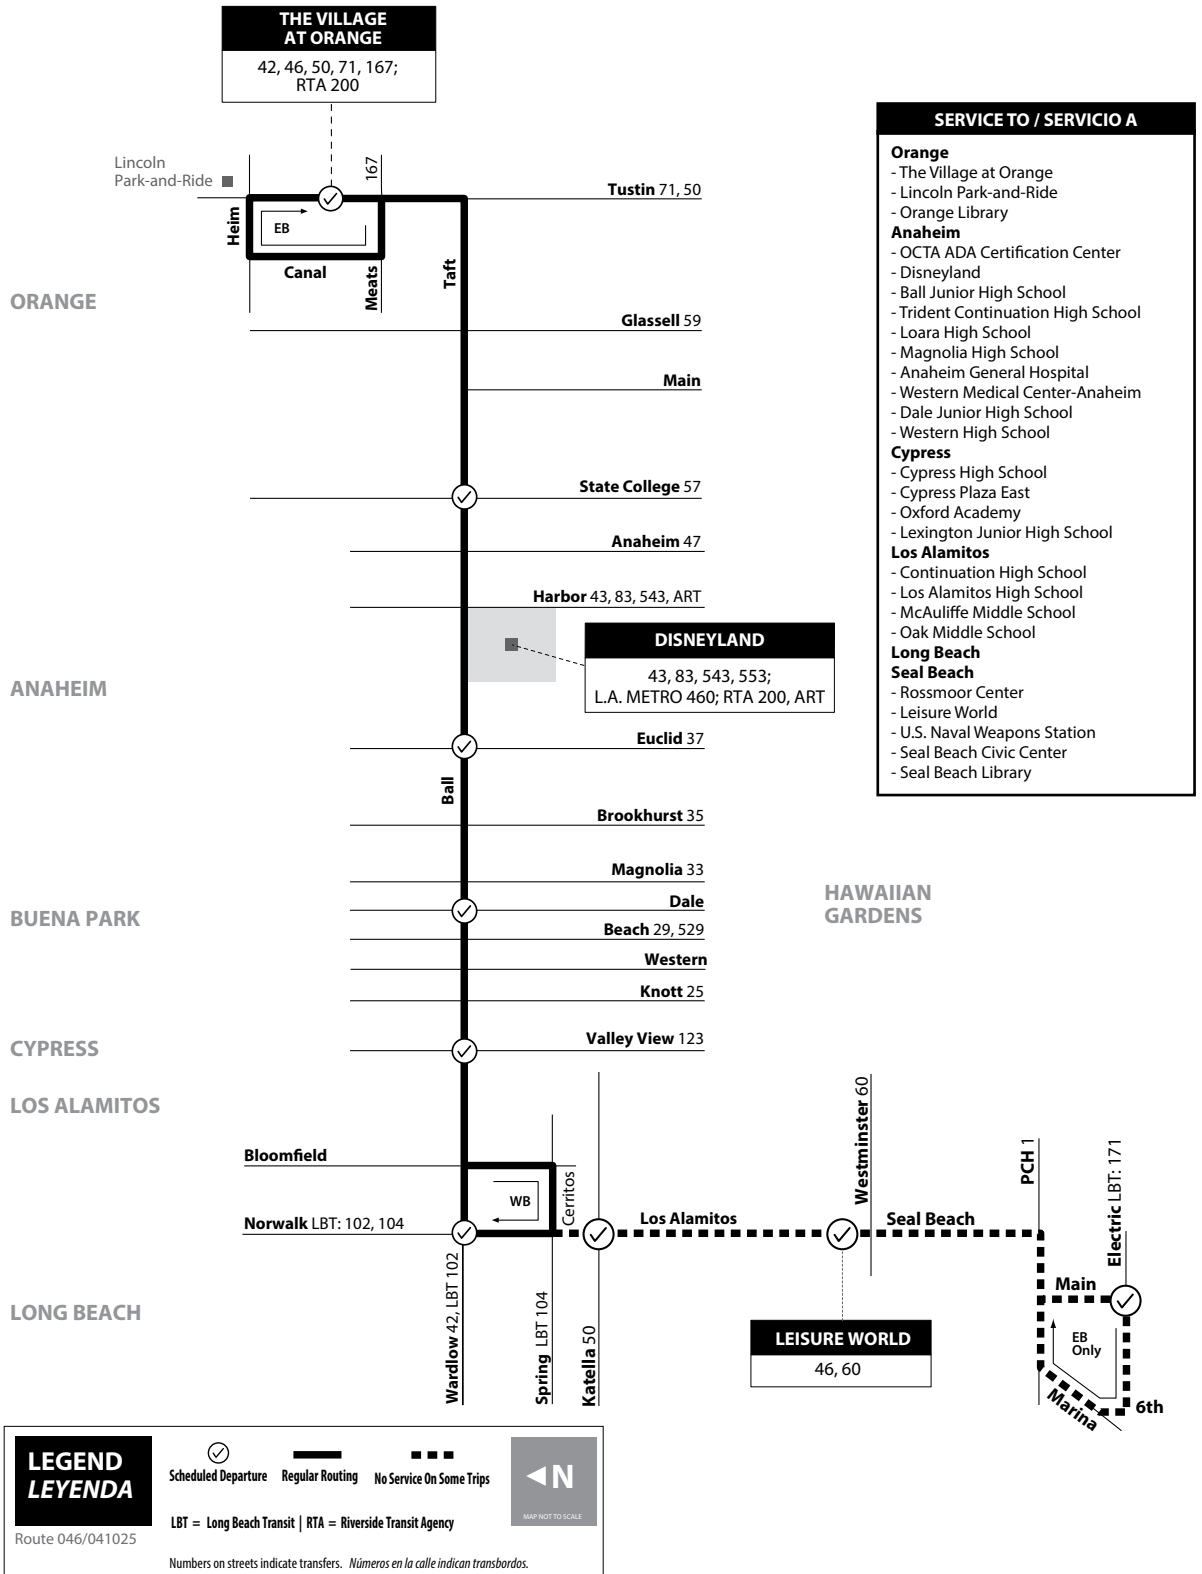

Seal Beach to Orange

via Seal Beach Blvd / Los Alamitos Blvd / Ball Rd / Taft Ave

46

46

Seal Beach to Orange

via Seal Beach Blvd / Los Alamitos Blvd / Ball Rd / Taft Ave

Monday-Friday EASTBOUND To: Orange

Electric & Main	Leisure World	Los Alamitos & Katella	Norwalk & Wardlow	Ball & Valley View	Ball & Dale	Ball & Euclid	Ball & State College	Village at Orange Zone 3
			5:00	5:06	5:17	5:29	5:46	6:05
5:08	5:18	5:27	5:36	5:47	5:59	6:16	6:35
			6:00	6:06	6:17	6:29	6:46	7:05
6:02	6:14	6:24	6:35	6:46	6:59	7:18	7:38
			6:58	7:05	7:16	7:29	7:48	8:08
6:58	7:10	7:20	7:33	7:45	7:59	8:18	8:39
			7:54	8:03	8:15	8:29	8:48	9:09
7:58	8:10	8:20	8:33	8:45	8:59	9:18	9:39
			8:57	9:05	9:16	9:29	9:47	10:06
8:59	9:11	9:21	9:35	9:46	9:59	10:17	10:36
			9:57	10:05	10:16	10:29	10:47	11:06
9:59	10:11	10:21	10:35	10:46	10:59	11:17	11:36
			10:57	11:05	11:16	11:29	11:47	12:06
10:59	11:11	11:21	11:35	11:46	11:59	12:17	12:36
			11:57	12:05	12:16	12:29	12:47	1:06
11:59	12:11	12:21	12:35	12:46	12:59	1:17	1:36
			12:57	1:05	1:16	1:29	1:47	2:06
12:59	1:11	1:21	1:35	1:46	1:59	2:17	2:36
			2:00	2:09	2:20	2:34	2:52	3:11
1:55	2:07	2:18	2:34	2:45	2:59	3:17	3:36
			2:51	3:01	3:14	3:29	3:47	4:08
2:47	3:02	3:14	3:31	3:44	3:59	4:17	4:38
			3:51	4:01	4:14	4:29	4:47	5:08
3:47	4:02	4:14	4:31	4:44	4:59	5:17	5:38
			4:57	5:06	5:16	5:29	5:46	6:05
4:58	5:12	5:23	5:36	5:46	5:59	6:16	6:35
			5:57	6:06	6:16	6:29	6:46	7:05
5:58	6:12	6:23	6:36	6:46	6:59	7:16	7:35
			6:57	7:06	7:16	7:29	7:46	8:05
6:58	7:12	7:23	7:36	7:46	7:59	8:16	8:35
			7:57	8:06	8:16	8:29	8:46	9:05
8:09	8:22	8:32	8:40	8:49	8:59	9:15	9:31
			9:02	9:10	9:19	9:29	9:45	10:01
9:09	9:22	9:32	9:40	9:49	9:59	10:15	10:31
9:39	9:52	10:02	10:10	10:19	10:29	10:45	11:01