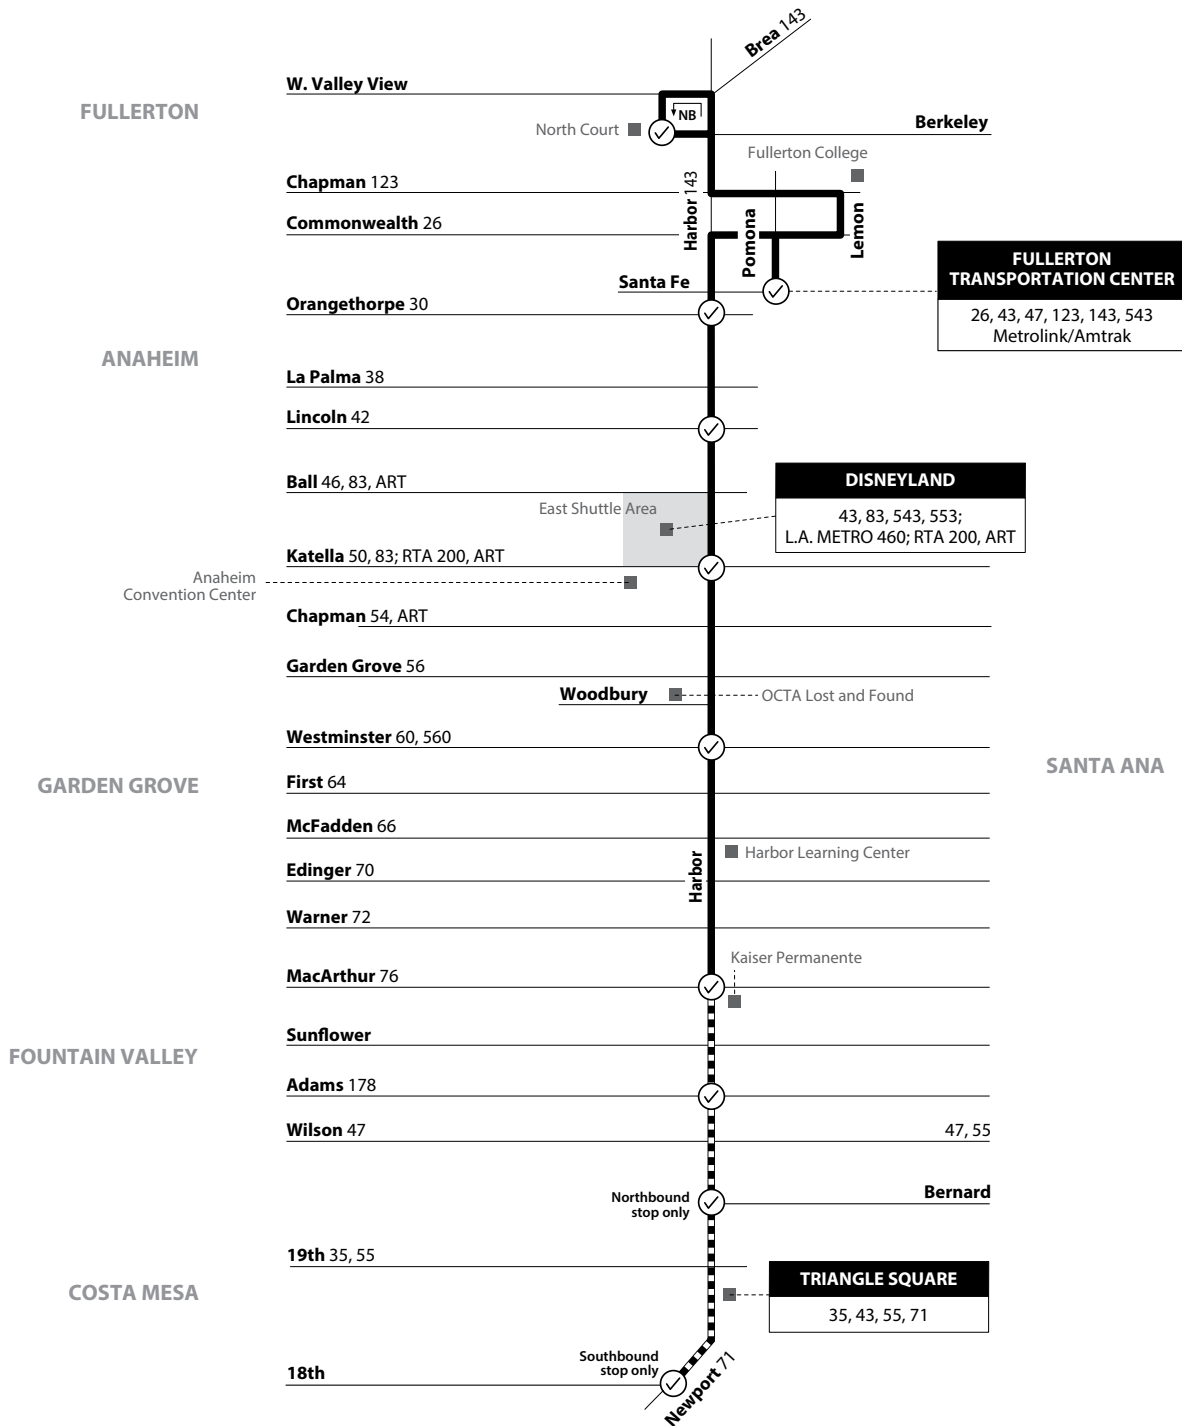

43

Fullerton to Costa Mesa via Harbor Blvd