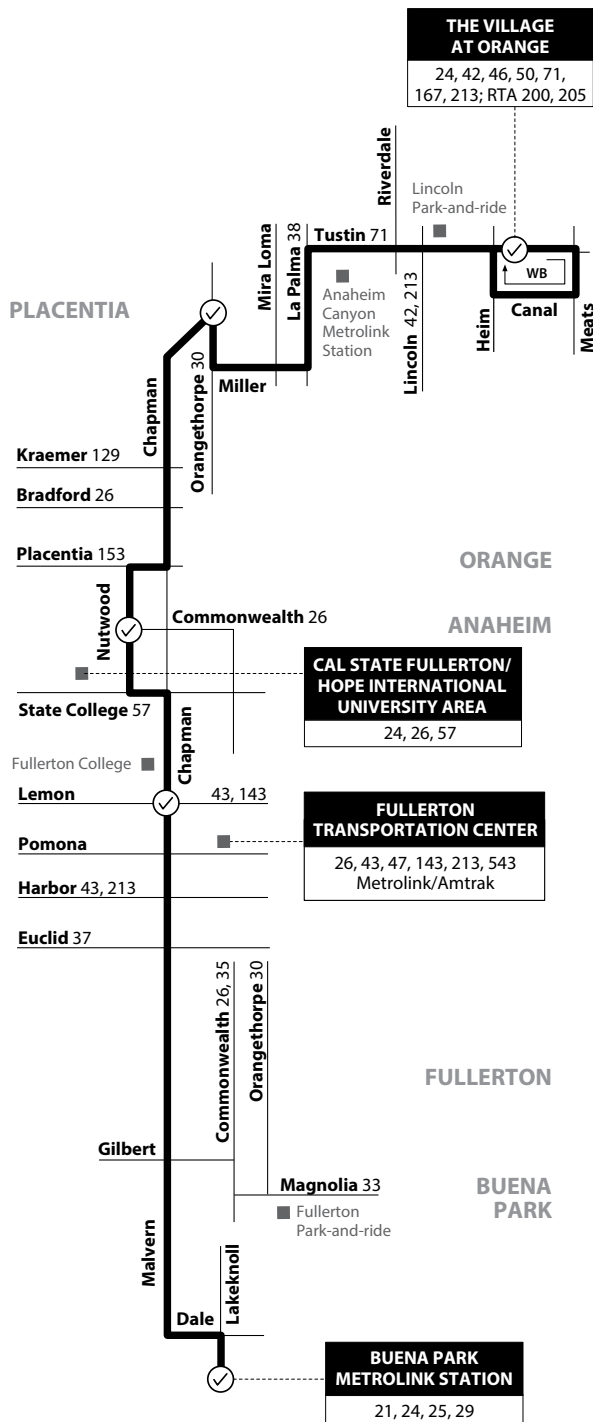

NOTE: No weekend service.
NOTA: No hay servicio los fines de semana.

Buena Park to Orange
 via Malvern Ave / Chapman Ave / Tustin Ave

LEGEND
LEYENDA

Scheduled Departure Regular Routing

METRO = Los Angeles Metro | RTA = Riverside Transit Agency

Route 024/082618 Numbers on streets indicate transfers. *Números en la calle indican transferidos.*

MAP NOT TO SCALE

Monday - Friday
EASTBOUND To: Orange

Buena Park Metrolink Station	Chapman & Lemon	Nutwood & Commonwealth	Orangethorpe & Chapman	Village At Orange
5:00	5:12	5:19	5:27	5:40
5:57	6:09	6:16	6:24	6:37
6:57	7:13	7:23	7:34	7:48
7:57	8:13	8:23	8:34	8:48
8:57	9:13	9:22	9:30	9:43
10:00	10:16	10:25	10:33	10:46
11:00	11:15	11:25	11:35	11:49
12:00	12:15	12:25	12:35	12:49
1:03	1:18	1:28	1:38	1:52
2:05	2:20	2:30	2:40	2:54
3:01	3:17	3:31	3:42	3:58
3:59	4:15	4:29	4:40	4:56
4:59	5:15	5:29	5:40	5:56
6:03	6:17	6:26	6:36	6:49
7:17	7:31	7:40	7:50	8:03
8:09	8:22	8:31	8:40	8:51
9:08	9:21	9:30	9:39	9:50

Monday - Friday
WESTBOUND To: Buena Park

Village At Orange	Chapman & Orangethorpe	Nutwood & Commonwealth	Chapman & Lemon	Buena Park Metrolink Station
5:04	5:19	5:27	5:34	5:47
5:55	6:15	6:26	6:35	6:50
6:55	7:15	7:26	7:35	7:50
7:58	8:16	8:27	8:36	8:50
8:58	9:16	9:27	9:36	9:50
9:56	10:14	10:25	10:34	10:48
10:56	11:14	11:25	11:34	11:48
11:59	12:17	12:28	12:37	12:51
12:59	1:17	1:28	1:39	1:55
2:02	2:20	2:31	2:42	2:58
3:04	3:23	3:35	3:45	4:01
4:08	4:27	4:39	4:49	5:05
5:06	5:25	5:37	5:47	6:03
6:15	6:32	6:41	6:50	7:03
7:11	7:28	7:37	7:46	7:59
8:10	8:27	8:36	8:45	8:58