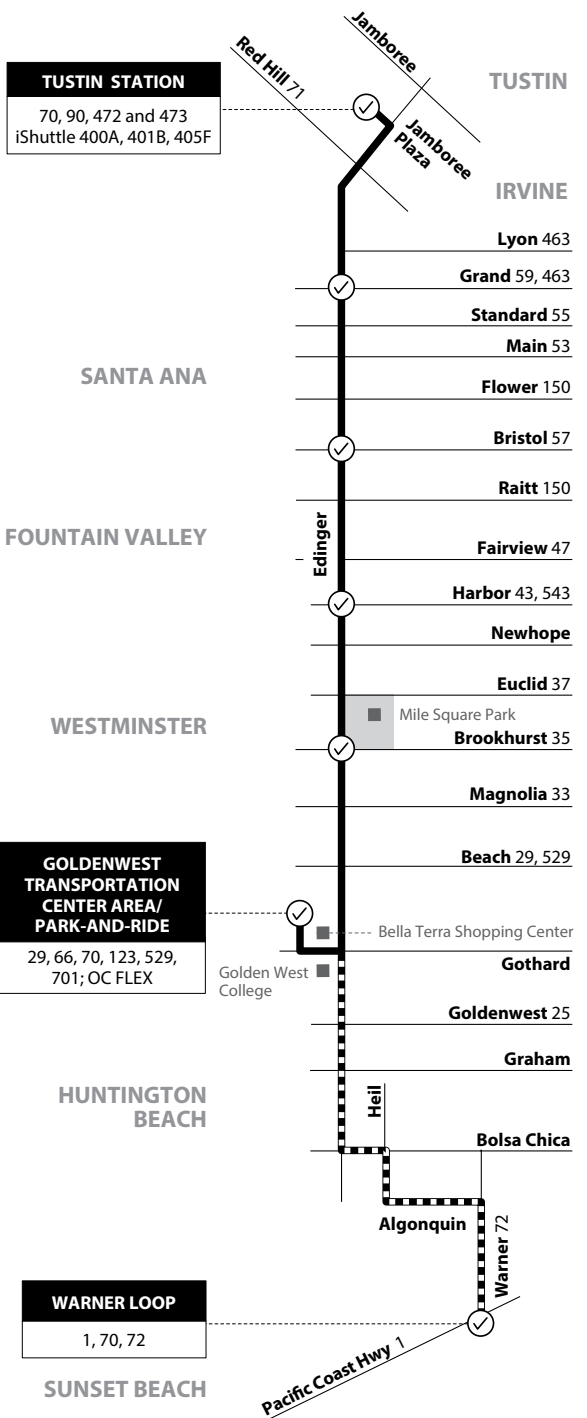

LEGEND
LEYENDA

Scheduled Departure   Regular Routing   No Service On Some Trips

iShuttle = Irvine Business Complex

Route 070/111519   Numbers on streets indicate transfers. *Números en la calle indican transbordos.*

MAP NOT TO SCALE

Monday-Friday
EASTBOUND To: Tustin

Warner & Pacific Coast Hwy	Goldenwest Transportation Center	Edinger & Brookhurst	Edinger & Harbor	Edinger & Bristol	Edinger & Grand	Tustin Metrolink Station
	5:24	5:36	5:42	5:49	5:58	6:08
5:37	5:54	6:08	6:14	6:22	6:30	6:40
5:52	6:09	6:23	6:29	6:37	6:45	6:55
	6:24	6:38	6:44	6:51	7:00	7:10
6:24	6:40	6:54	6:59	7:05	7:14	7:24
6:39	6:55	7:09	7:14	7:20	7:29	7:39
	7:24	7:38	7:44	7:51	8:00	8:10
7:37	7:54	8:08	8:14	8:21	8:30	8:40
	8:24	8:38	8:44	8:51	9:00	9:10
8:34	8:48	9:04	9:11	9:19	9:29	9:39
	9:19	9:35	9:42	9:50	10:00	10:10
9:29	9:49	10:05	10:12	10:20	10:30	10:40
	10:23	10:39	10:45	10:52	11:01	11:10
10:32	10:53	11:09	11:15	11:22	11:31	11:40
	11:20	11:36	11:43	11:51	12:01	12:11
11:30	11:50	12:07	12:14	12:22	12:32	12:42
	12:23	12:35	12:42	12:51	1:02	1:13
12:31	12:53	1:04	1:11	1:20	1:31	1:42
	1:20	1:38	1:45	1:53	2:03	2:13
1:33	1:53	2:07	2:14	2:22	2:32	2:42
	2:19	2:36	2:44	2:52	3:01	3:12
2:30	2:50	3:10	3:18	3:26	3:35	3:46
	3:20	3:40	3:47	3:55	4:05	4:15
3:30	3:50	4:10	4:17	4:25	4:35	4:45
	4:20	4:40	4:47	4:55	5:05	5:15
4:34	4:52	5:12	5:18	5:25	5:34	5:44
	5:22	5:42	5:48	5:55	6:04	6:13
5:34	5:52	6:12	6:18	6:25	6:34	6:43
	6:19	6:39	6:46	6:54	7:03	7:12
6:28	6:49	7:08	7:15	7:23	7:32	7:41
	7:22	7:38	7:44	7:51	8:00	8:09
7:34	7:52	8:08	8:14	8:21	8:30	8:39
	8:22	8:37	8:43	8:50	8:59	9:08
8:34	8:52	9:07	9:13	9:20	9:29	9:38
	9:32	9:46	9:52	9:59	10:08	10:17