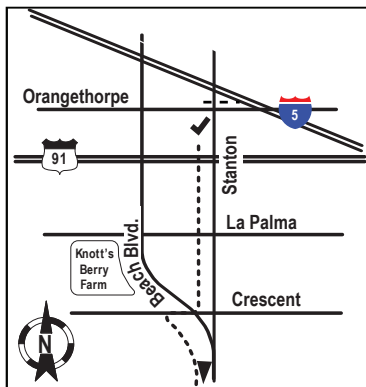

Knott's Scary Farm®, Buena Park

Date/Días: 9/19/19 - 11/02/19

Hours/Hóras: 5:00 p.m. - 2:00 a.m.

Routes affected: 29 SB, 38 and 529 SB
 Effective Thursday, September 19, 2019 through November 2, 2019, Route 29 southbound, Route 38, Route 529 will be on detour, in the city of Buena Park, due to Knott's Scary Farm®. During this detour, buses will not operate on La Palma between Knott and Dale, or on Beach Blvd going southbound between Auto Center Dr. and Crescent.

The detour will **NOT** take place on:

Sept. 22, 23, 24, 25, 30

Oct. 1, 2, 7, 8, 9, 14, 15, 16, 21, 22, 23, 28, 29, 30

NOTE: This detour is to reduce delays due to heavy traffic at Knott's Berry Farm.

Rutas afectadas: 29 hacia el sur y 38
 Efectivo el jueves, 19 de septiembre del 2019 hasta el 2 de noviembre del 2019, las rutas 29 hacia el sur, 38 y 529 hacia el sur estarán en desvío en la ciudad de Buena Park debido al evento Knott's Scary Farm®. Durante este desvío, los autobuses no viajarán sobre La Palma entre Knott y Dale, o sobre Beach Blvd hacia el sur entre Auto Center Dr. y Crescent.

29

Southbound/Sur
5:00 p.m. - 2:00 a.m.

38

5:00 p.m. - 2:00 a.m.
 Regular Routing Detour

529

Southbound/Sur
5:00 p.m. - 2:00 a.m.

38

5:00 p.m. - 2:00 a.m.
 Short-turn Routing Detour